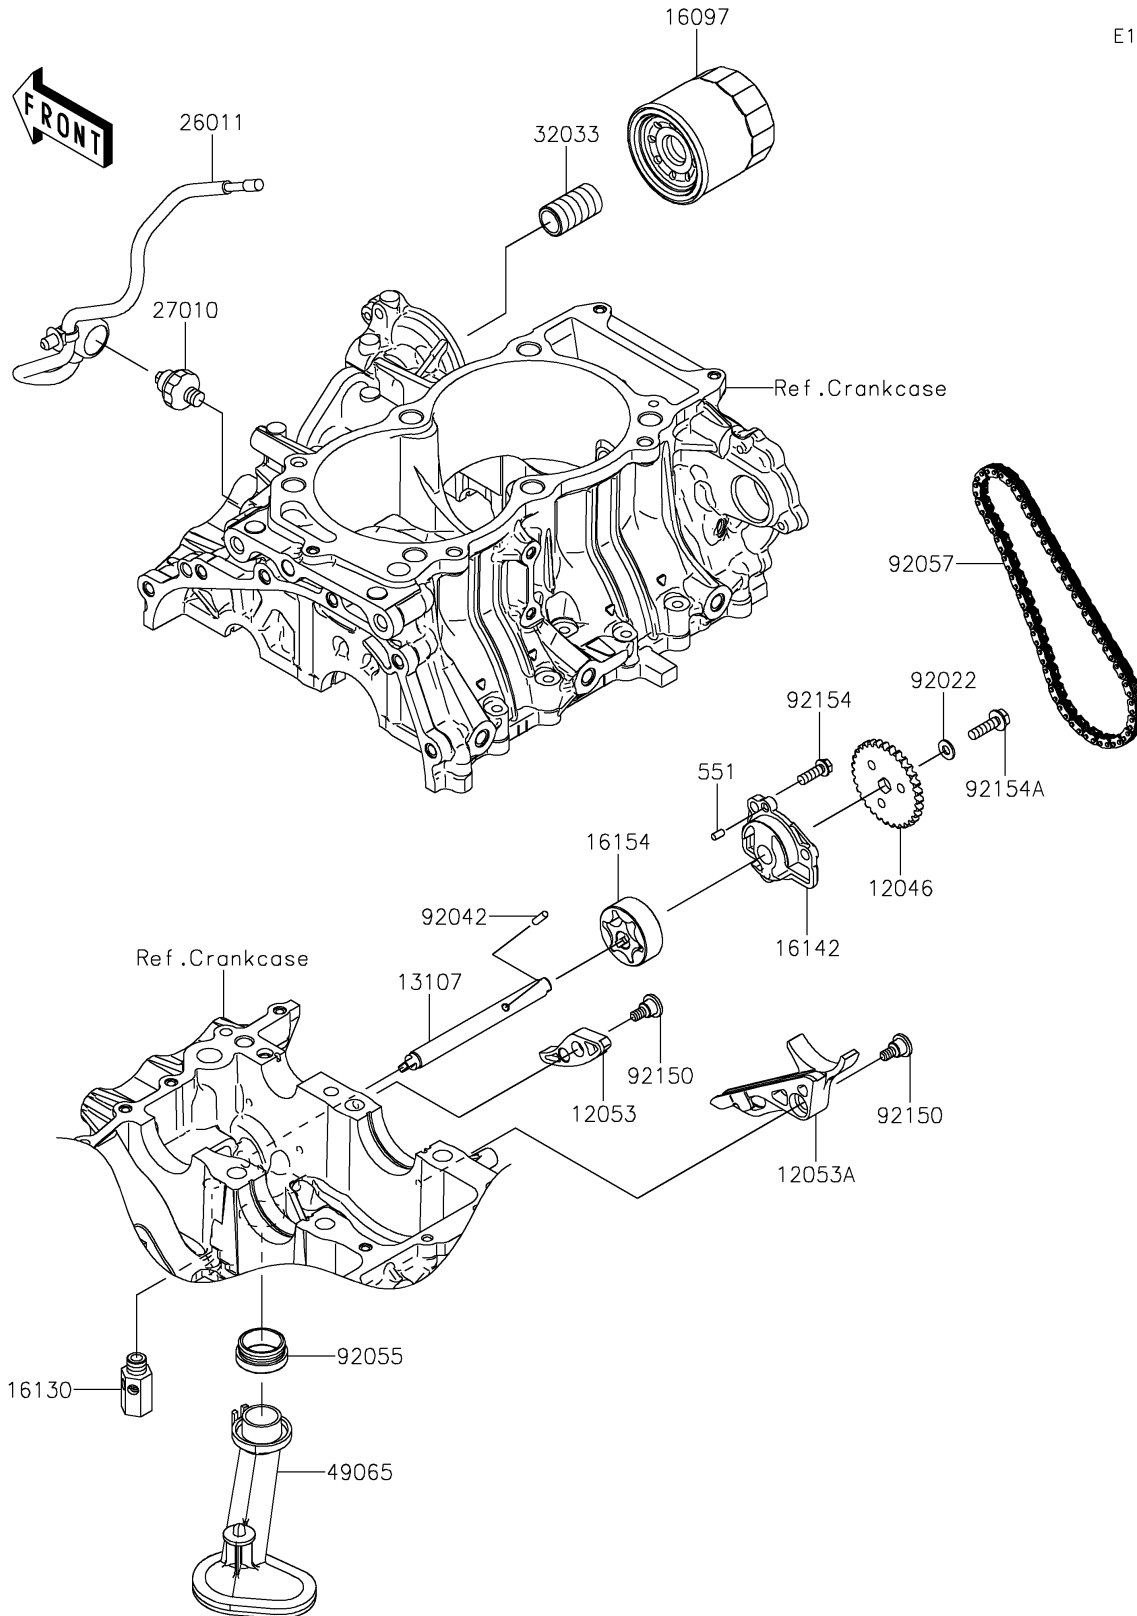

2024 TERYX® KRX4™ 1000 eS PARTS DIAGRAM

Oil Pump/Oil Filter

E1710

2024 TERYX® KRX4™ 1000 eS PARTS LIST

Oil Pump/Oil Filter

ITEM NAME	PART NUMBER	QUANTITY
SPROCKET,OIL PUMP,31T (Ref # 12046)	12046-0614	1
GUIDE-CHAIN,UPP (Ref # 12053)	12053-0276	1
GUIDE-CHAIN,LWR (Ref # 12053A)	12053-0296	1
SHAFT,OIL PUMP (Ref # 13107)	13107-0896	1
FILTER-ASSY-OIL (Ref # 16097)	16097-0007	1
VALVE-ASSY-RELIEF (Ref # 16130)	16130-1058	1
COVER-PUMP (Ref # 16142)	16142-0754	1
ROTOR-PUMP (Ref # 16154)	16154-0750	1
WIRE-LEAD (Ref # 26011)	26011-1985	1
SWITCH,OIL PRESSURE (Ref # 27010)	27010-1313	1
PIPE,OIL FILTER (Ref # 32033)	32033-1535	1
FILTER-OIL (Ref # 49065)	49065-0050	1
WASHER,6X12.8X1.2 (Ref # 92022)	92022-1827	1
PIN,DOWEL,4X13.8 (Ref # 92042)	92042-030	1
RING-O,OIL FILTER (Ref # 92055)	92055-1503	1
CHAIN,98XRH2010-70M (Ref # 92057)	92057-0765	1
BOLT,6MM (Ref # 92150)	92150-1090	2
BOLT,FLANGED,6X18 (Ref # 92154)	92154-0499	3
BOLT,FLANGED,6X22 (Ref # 92154A)	92154-1525	1
PIN-DOWEL,4X8 (Ref # 551)	551A0408	1