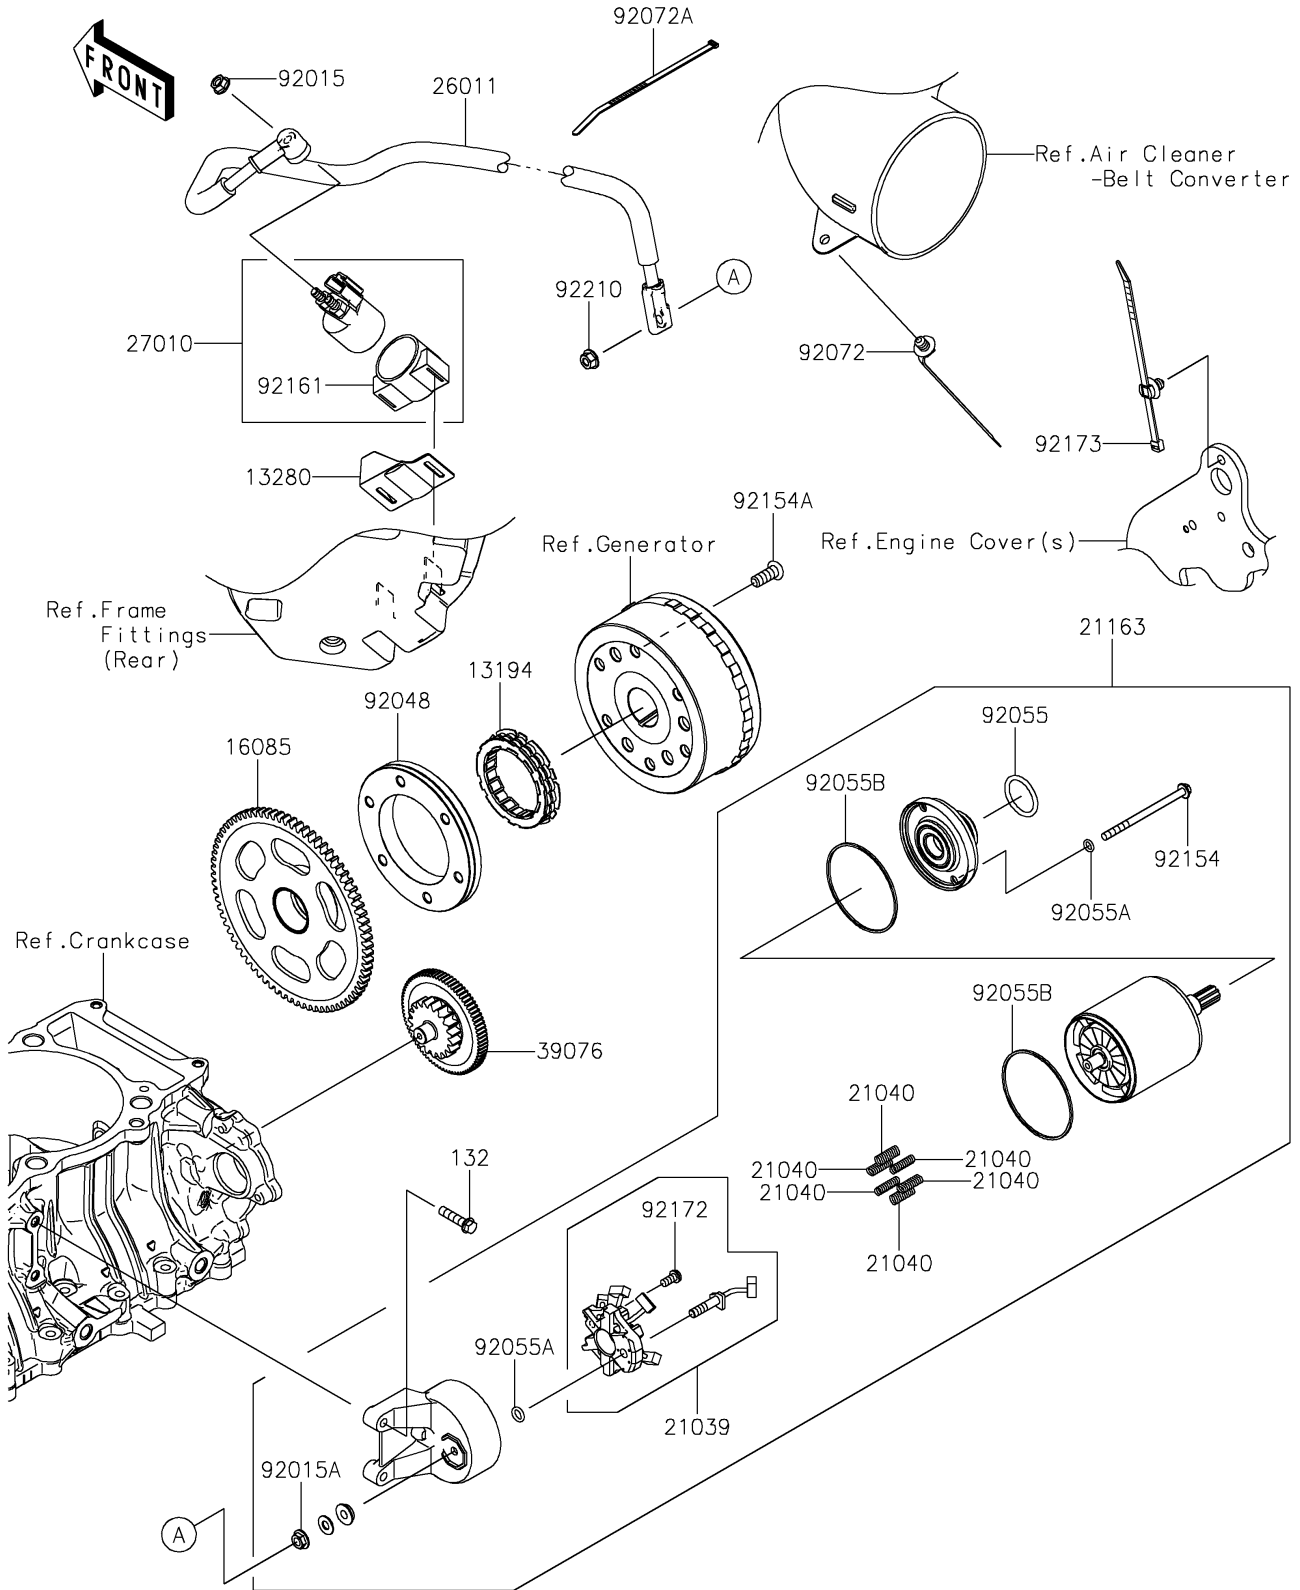

2024 TERYX® KRX4™ 1000 eS PARTS DIAGRAM

Starter Motor

E1840

2024 TERYX® KRX4™ 1000 eS PARTS LIST

Starter Motor

ITEM NAME	PART NUMBER	QUANTITY
CLUTCH-ONEWAY (Ref # 13194)	13194-0021	1
HOLDER,MAGNETIC SWITCH (Ref # 13280)	13280-0973	1
GEAR,76T (Ref # 16085)	16085-0691	1
BRUSH (Ref # 21039)	21039-0009	1
SPRING-BRUSH (Ref # 21040)	21040-0003	6
STARTER-ELECTRIC (Ref # 21163)	21163-0786	1
WIRE-LEAD (Ref # 26011)	26011-1914	1
SWITCH,MAGNETIC (Ref # 27010)	27010-0766	1
LIMITER (Ref # 39076)	39076-0039	1
NUT,FLANGED,6MM (Ref # 92015)	92015-1367	1
NUT,STARTER MOTOR (Ref # 92015A)	92015-1476	1
RACE (Ref # 92048)	92048-0041	1
RING-O (Ref # 92055)	92055-1276	1
RING-O,4.5X2.0 (Ref # 92055A)	92055-1370	3
RING-O,STARTER MOTOR (Ref # 92055B)	92055-1381	2
BAND,OS170-FT7(BLACK) (Ref # 92072)	92072-1414	1
BAND,L=292.1 (Ref # 92072A)	92072-3509	1
BOLT (Ref # 92154)	92154-0265	2
BOLT,TORX,8X20 (Ref # 92154A)	92154-0421	6
DAMPER,MAGNETIC SWITCH (Ref # 92161)	92161-1722	1
SCREW (Ref # 92172)	92172-0334	1
CLAMP (Ref # 92173)	92173-2188	1
NUT,6MM (Ref # 92210)	92210-0188	1
BOLT-FLANGED-SMALL,6X25 (Ref # 132)	132BA0625	2