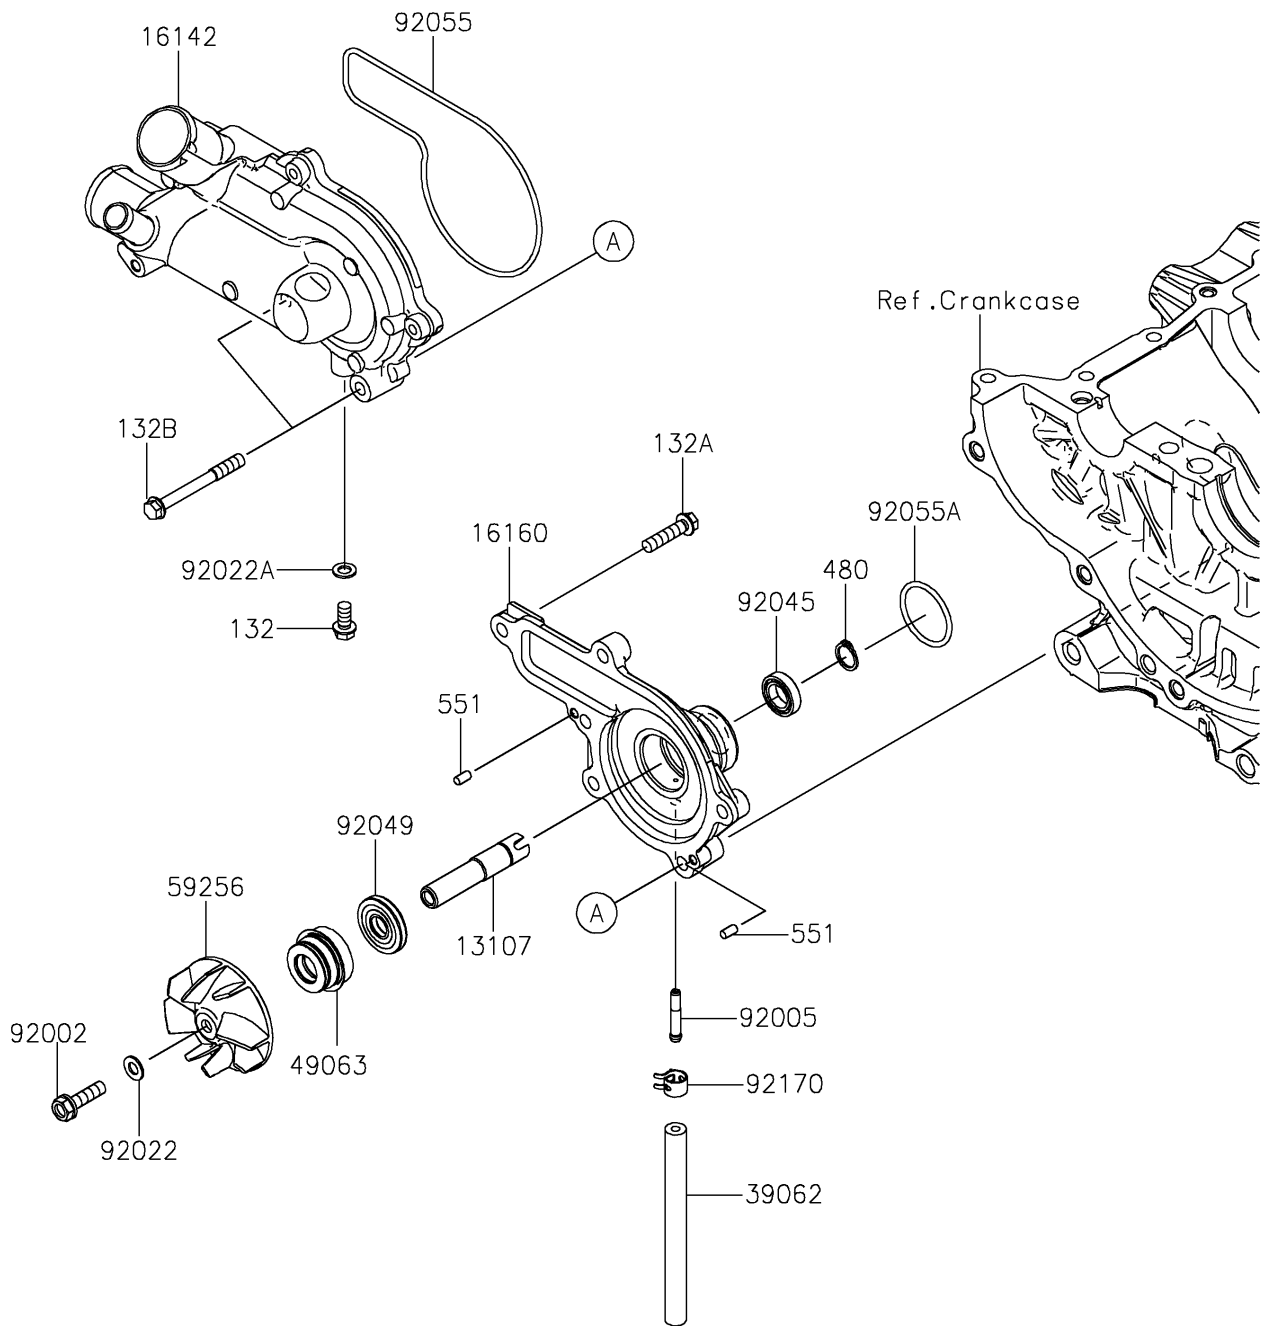

2023 TERYX KRX® 4 1000 eS PARTS DIAGRAM

Water Pump

E3031

2023 TERYX KRX® 4 1000 eS PARTS LIST

Water Pump

ITEM NAME	PART NUMBER	QUANTITY
SHAFT,WATER PUMP BODY (Ref # 13107)	13107-0894	1
COVER-PUMP,WATER (Ref # 16142)	16142-0756	1
BODY,WATER PUMP (Ref # 16160)	16160-0833	1
HOSE-COOLING,4X10X110 (Ref # 39062)	39062-0847	1
SEAL-MECHANICAL (Ref # 49063)	49063-1055	1
IMPELLER (Ref # 59256)	59256-0017	1
BOLT,6X22 (Ref # 92002)	92002-1154	1
FITTING (Ref # 92005)	92005-1264	1
WASHER,6.1X12X1 (Ref # 92022)	92022-077	1
WASHER,6.2X11X1 (Ref # 92022A)	92022-304	1
BEARING-BALL,6801P (Ref # 92045)	92045-0918	1
SEAL-OIL (Ref # 92049)	92049-0778	1
RING-O,WATER PUMP COVER (Ref # 92055)	92055-0921	1
RING-O,28.7X2.4 (Ref # 92055A)	92055-0922	1
CLAMP (Ref # 92170)	92170-1493	1
BOLT-FLANGED-SMALL,6X12 (Ref # 132)	132BA0612	1
BOLT-FLANGED-SMALL,6X25 (Ref # 132A)	132BA0625	4
BOLT-FLANGED-SMALL,6X55 (Ref # 132B)	132BA0655	2
CIRCLIP-TYPE-C,12MM (Ref # 480)	480J1200	1
PIN-DOWEL,4X8 (Ref # 551)	551A0408	2