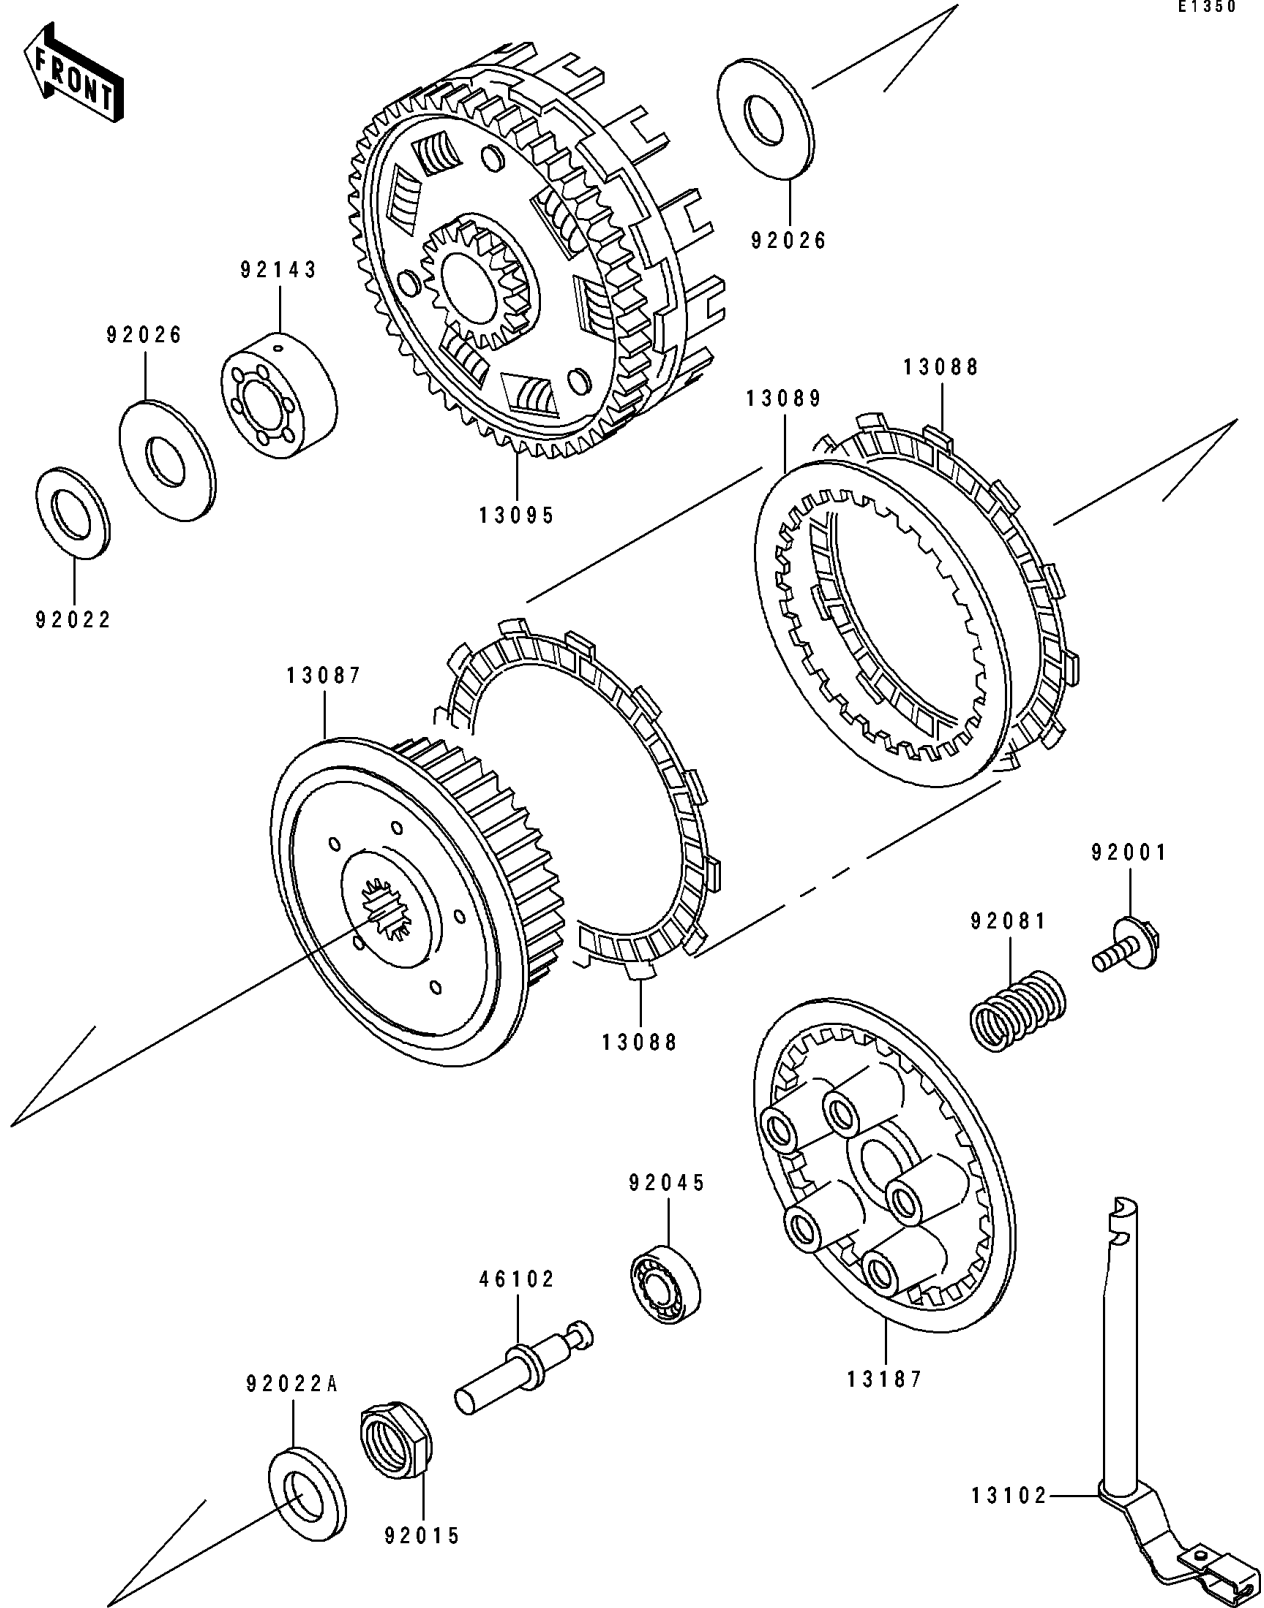

1992 Ninja® ZX™ -6 PARTS DIAGRAM

Clutch

E1350

1992 Ninja® ZX™ -6 PARTS LIST

Clutch

ITEM NAME	PART NUMBER	QUANTITY
HUB-CLUTCH (Ref # 13087)	13087-042	1
PLATE-FRICTION (Ref # 13088)	13088-1087	7
PLATE-CLUTCH,T=2.3 (Ref # 13089)	13089-1004	6
HOUSING-COMP-CLUTCH (Ref # 13095)	13095-1217	1
RELEASE-COMP-CLUTCH (Ref # 13102)	13102-1105	1
PLATE-CLUTCH OPERATING (Ref # 13187)	13187-1006	1
ROD,CLUTCH (Ref # 46102)	46102-1030	1
BOLT,FLANGED,6X18 (Ref # 92001)	92001-1066	5
NUT,20MM (Ref # 92015)	92015-1555	1
WASHER,25.5X38X1 (Ref # 92022)	92022-145	1
WASHER (Ref # 92022A)	92022-1868	1
SPACER,25X66X2.0 (Ref # 92026)	92026-1383	2
BEARING-BALL,6001C3ML01 (Ref # 92045)	92045-1235	1
SPRING,CLUTCH (Ref # 92081)	92081-1033	5
COLLAR (Ref # 92143)	92143-1387	1