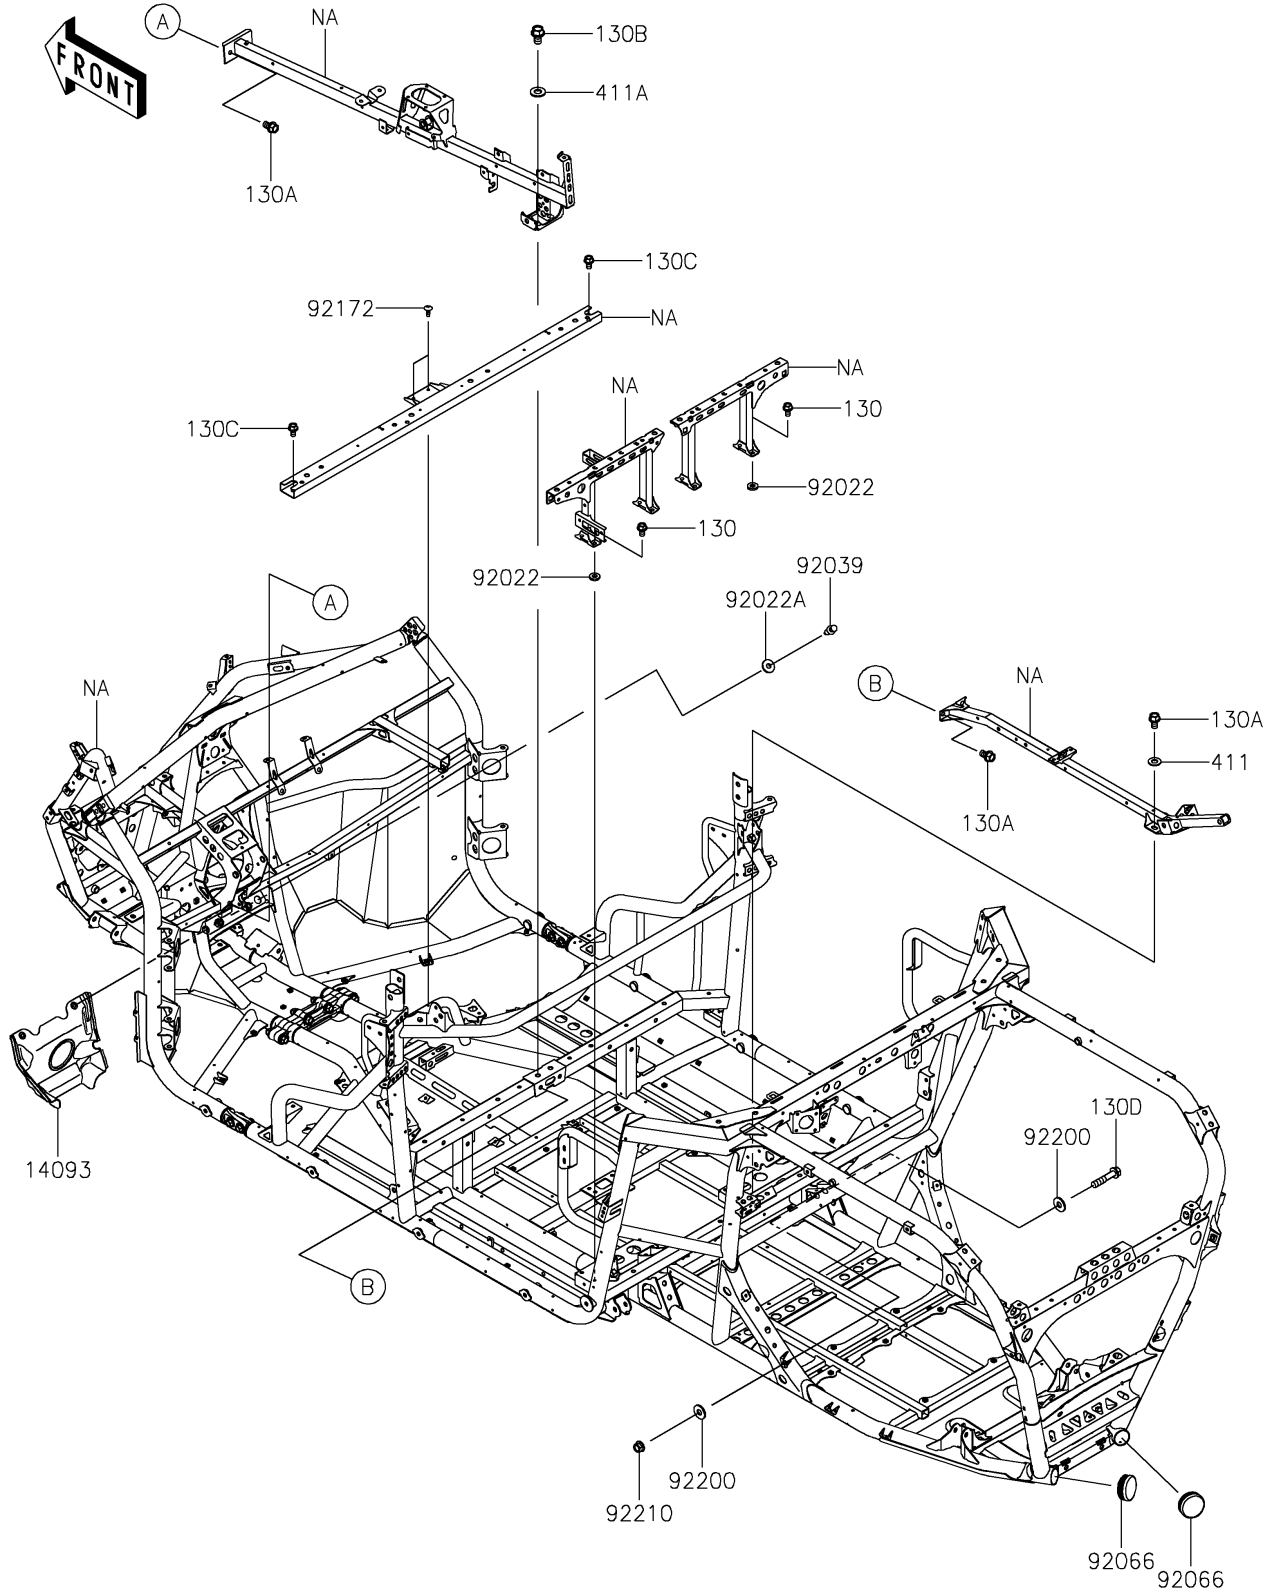

# 2023 Teryx KRX® 4 1000 eS PARTS DIAGRAM

Frame

F2120

## 2023 Teryx KRX® 4 1000 eS PARTS LIST

### Frame

ITEM NAME	PART NUMBER	QUANTITY
COVER,PROPELLER SHAFT (Ref # 14093)	14093-1009	1
WASHER (Ref # 92022)	92022-2124	8
WASHER,8.4X23X2.5 (Ref # 92022A)	92022-3744	2
RIVET (Ref # 92039)	92039-0776	2
PLUG,RR END (Ref # 92066)	92066-0926	2
SCREW,TAPPING,6X16 (Ref # 92172)	92172-0739	2
WASHER,11X26X2.6 (Ref # 92200)	92200-0352	2
NUT,LOCK,FLANGED,10MM (Ref # 92210)	92210-0276	1
BOLT-FLANGED,8X14 (Ref # 130)	130BA0814	8
BOLT-FLANGED,10X16 (Ref # 130A)	130BA1016	6
BOLT-FLANGED,12X20 (Ref # 130B)	130BA1220	2
BOLT-FLANGED,8X14 (Ref # 130C)	130CA0814	2
BOLT-FLANGED,10X50 (Ref # 130D)	130CA1050	1
WASHER-PLAIN,10MM (Ref # 411)	411AA1000	2
WASHER-PLAIN,12MM (Ref # 411A)	411AA1200	2