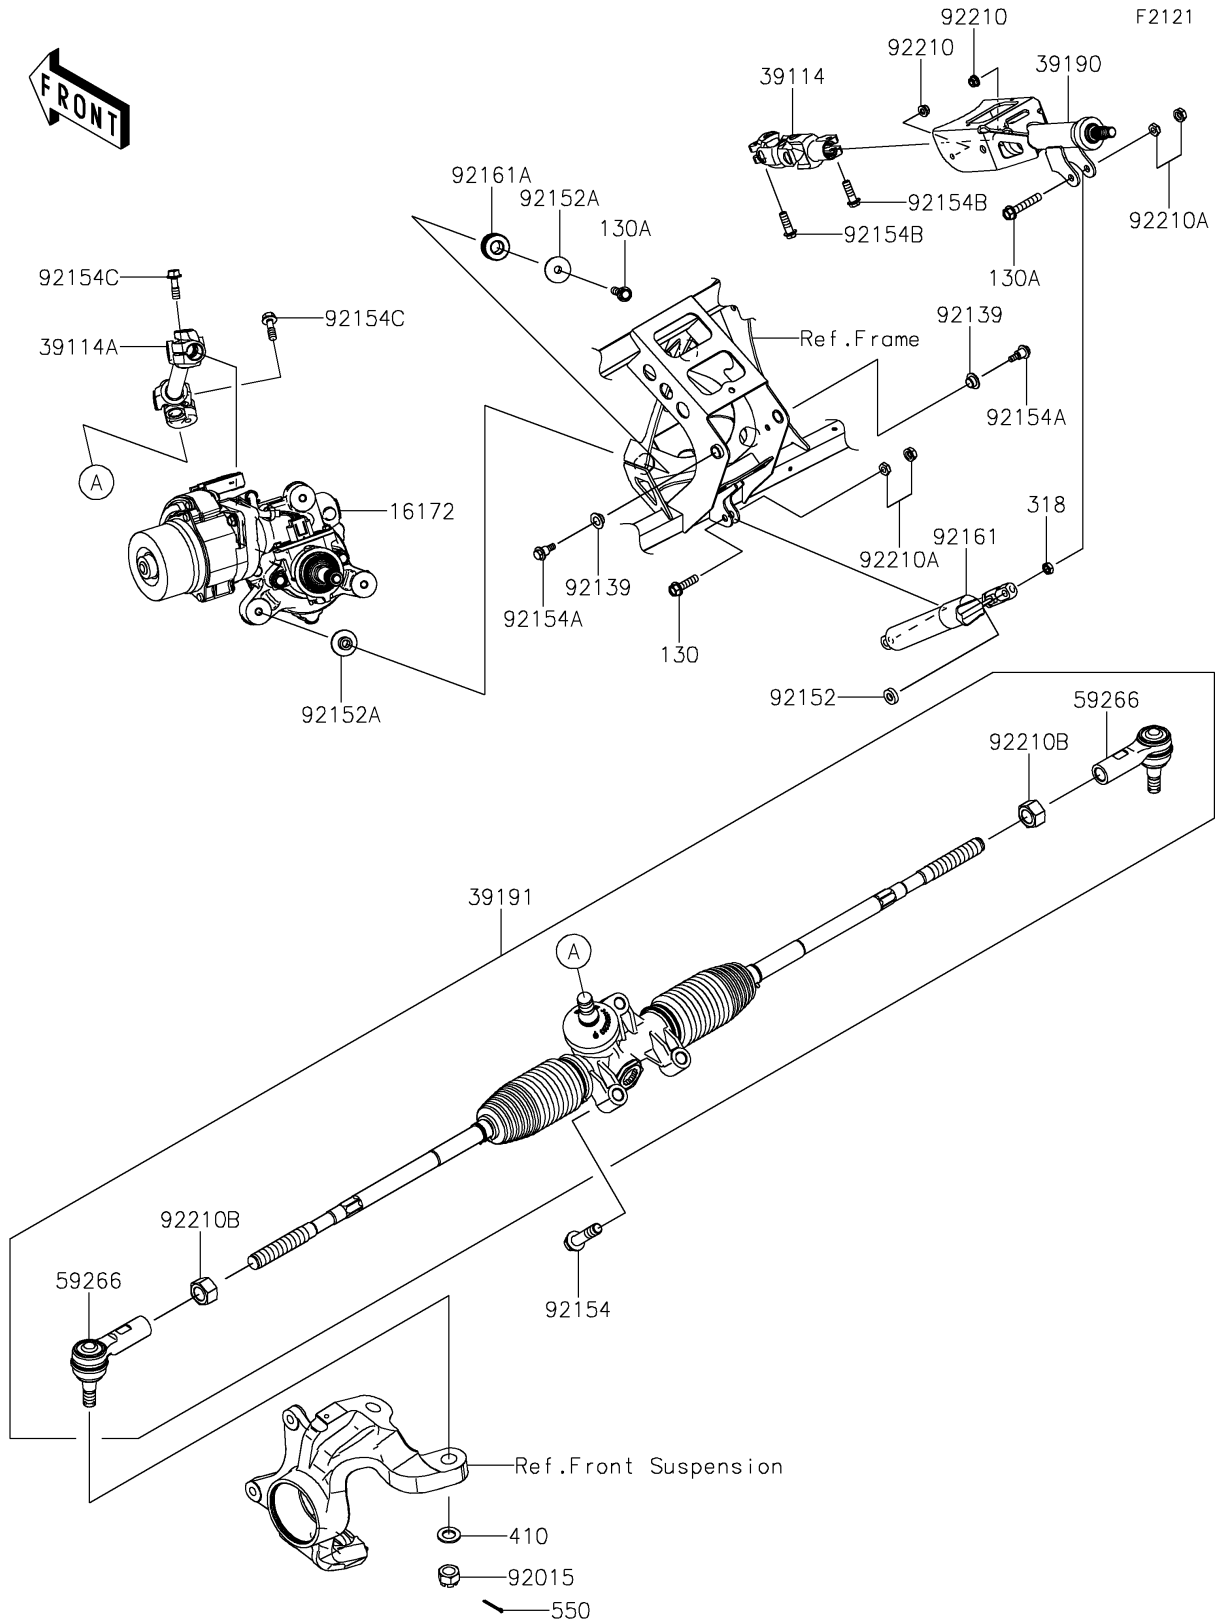

2024 TERYX® KRX4™ 1000 eS PARTS DIAGRAM

Steering Shaft

2024 TERYX® KRX4™ 1000 eS PARTS LIST

Steering Shaft

ITEM NAME	PART NUMBER	QUANTITY
ACTUATOR, EPS (Ref # 16172)	16172-0043	1
SHAFT-COMP-STRG, UPP (Ref # 39114)	39114-0024	1
SHAFT-COMP-STRG, LWR (Ref # 39114A)	39114-0043	1
SHAFT-ASSY-STEERING (Ref # 39190)	39190-0009	1
GEAR-ASSY-STEERING (Ref # 39191)	39191-0040	1
JOINT-BALL (Ref # 59266)	59266-0743	2
NUT, CASTLE, 14MM (Ref # 92015)	92015-1841	2
BUSHING (Ref # 92139)	92139-0230	2
COLLAR, 8.2X18X5 (Ref # 92152)	92152-1848	1
COLLAR, 8.5X30X10.6 (Ref # 92152A)	92152-2149	6
BOLT, FLANGED, 12X50 (Ref # 92154)	92154-1008	3
BOLT, 6X21.5 (Ref # 92154A)	92154-1320	2
BOLT, FLANGED, 8X25 (Ref # 92154B)	92154-2190	2
BOLT, FLANGED, 8X39 (Ref # 92154C)	92154-7043	2
DAMPER, STEERING TILT (Ref # 92161)	92161-2186	1
DAMPER (Ref # 92161A)	92161-2187	3
NUT, LOCK, FLANGED, 6MM (Ref # 92210)	92210-0303	2
NUT, HARD LOCK, 8MM (Ref # 92210A)	92210-0934	2
NUT (Ref # 92210B)	92210-1903	2
BOLT-FLANGED, 8X30 (Ref # 130)	130CA0830	1
BOLT-FLANGED, 8X45 (Ref # 130A)	130CA0845	4
NUT-HEX-SMALL, 8MM (Ref # 318)	318BA0800	1
WASHER-PLAIN-SMALL, 14MM (Ref # 410)	410AA1400	2
PIN-COTTER, 3.0X25 (Ref # 550)	550AA3025	2