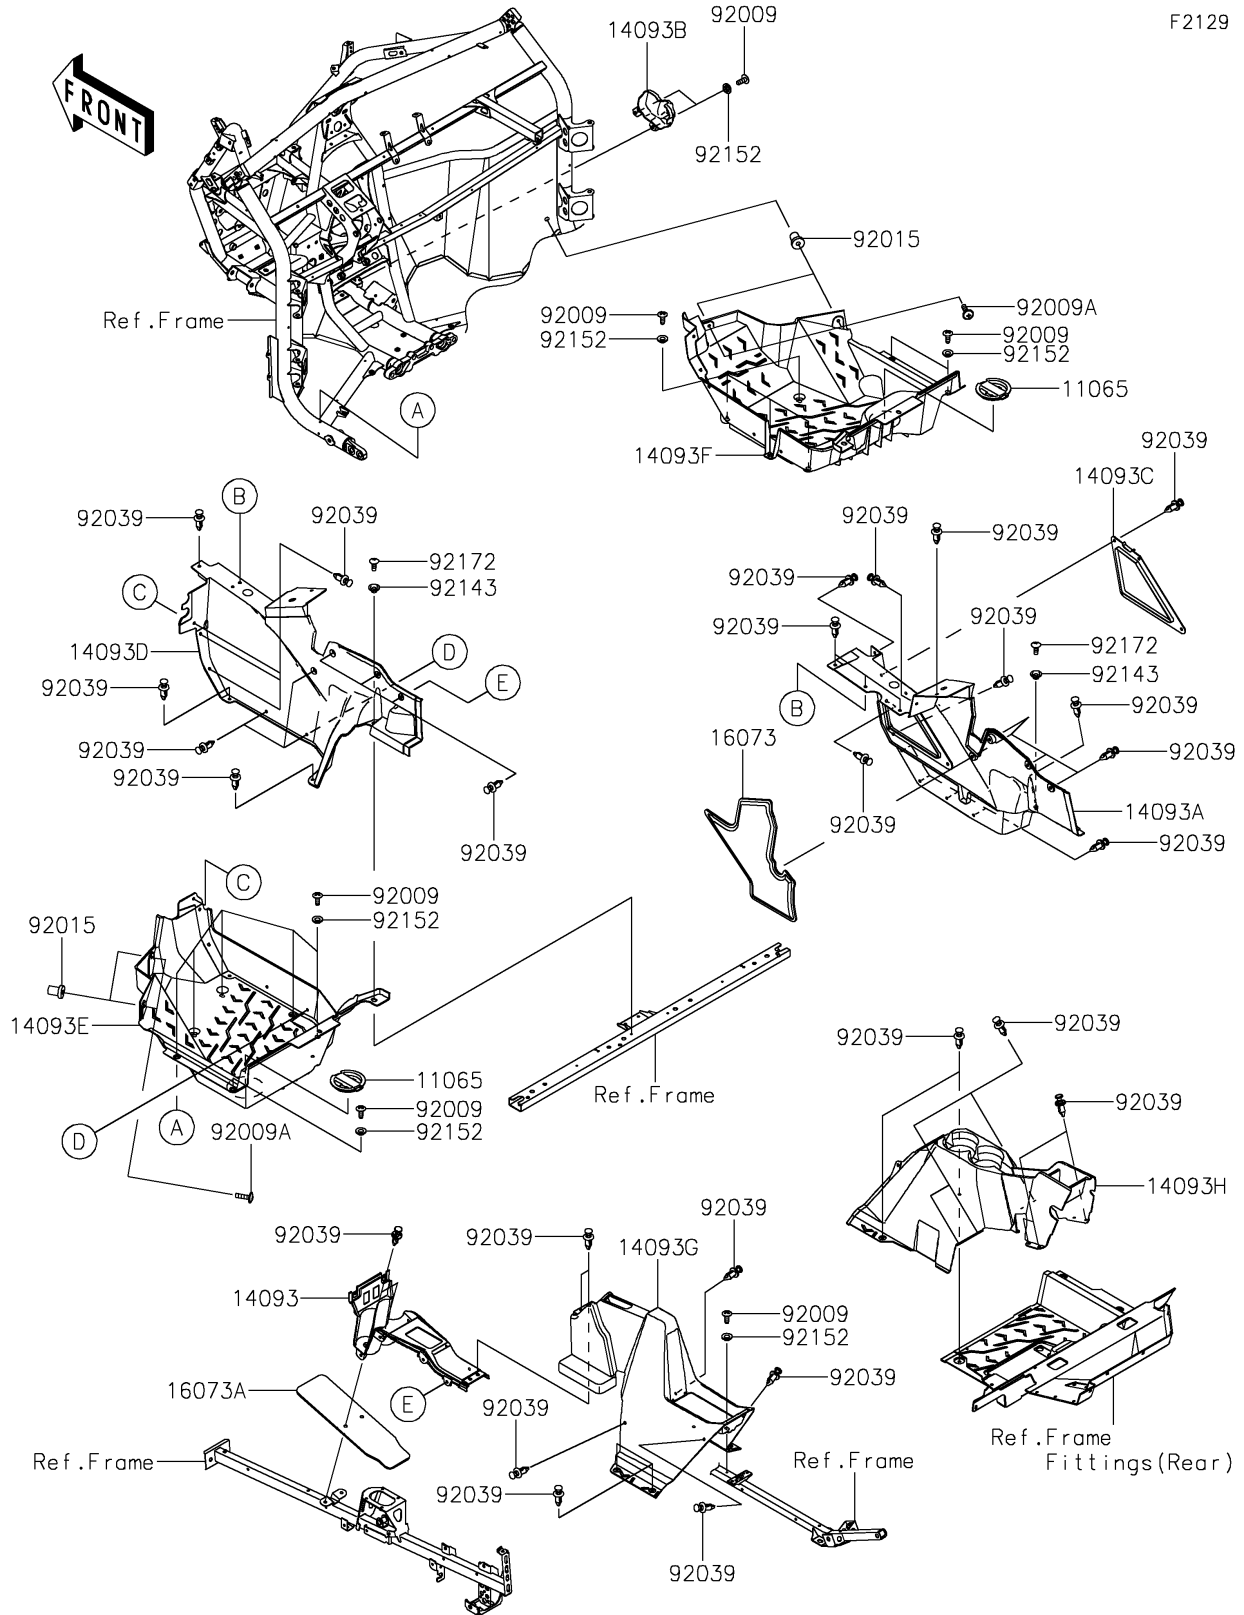

# 2024 TERYX® KRX4™ 1000 eS PARTS DIAGRAM

## Frame Fittings(Front)

F2129

## 2024 TERYX® KRX4™ 1000 eS PARTS LIST

### Frame Fittings(Front)

ITEM NAME	PART NUMBER	QUANTITY
CAP,FLOOR (Ref # 11065)	11065-1423	2
COVER,CENTER CONSOLE,FR (Ref # 14093)	14093-0833	1
COVER,FLOOR,CNT,RH (Ref # 14093A)	14093-0838	1
COVER,FR GEAR,SIDE (Ref # 14093B)	14093-0839	1
COVER,MAINTENANCE (Ref # 14093C)	14093-0850	1
COVER,FLOOR,CNT,LH (Ref # 14093D)	14093-1161	1
COVER,FLOOR,LH (Ref # 14093E)	14093-1208	1
COVER,FLOOR,RH (Ref # 14093F)	14093-1209	1
COVER,CENTER CONSOLE,CNT (Ref # 14093G)	14093-1225	1
COVER,CENTER CONSOLE,RR (Ref # 14093H)	14093-1226	1
INSULATOR (Ref # 16073)	16073-0898	1
INSULATOR (Ref # 16073A)	16073-0940	1
SCREW,TAPPING,6X16 (Ref # 92009)	92009-1166	15
SCREW,6X22,BLACK (Ref # 92009A)	92009-1256	4
NUT,RUBBER,6MM (Ref # 92015)	92015-1692	4
RIVET (Ref # 92039)	92039-0776	55
COLLAR (Ref # 92143)	92143-1057	2
COLLAR,6.3X9.5X4.1 (Ref # 92152)	92152-1571	15
SCREW,TAPPING,6X16 (Ref # 92172)	92172-0739	2