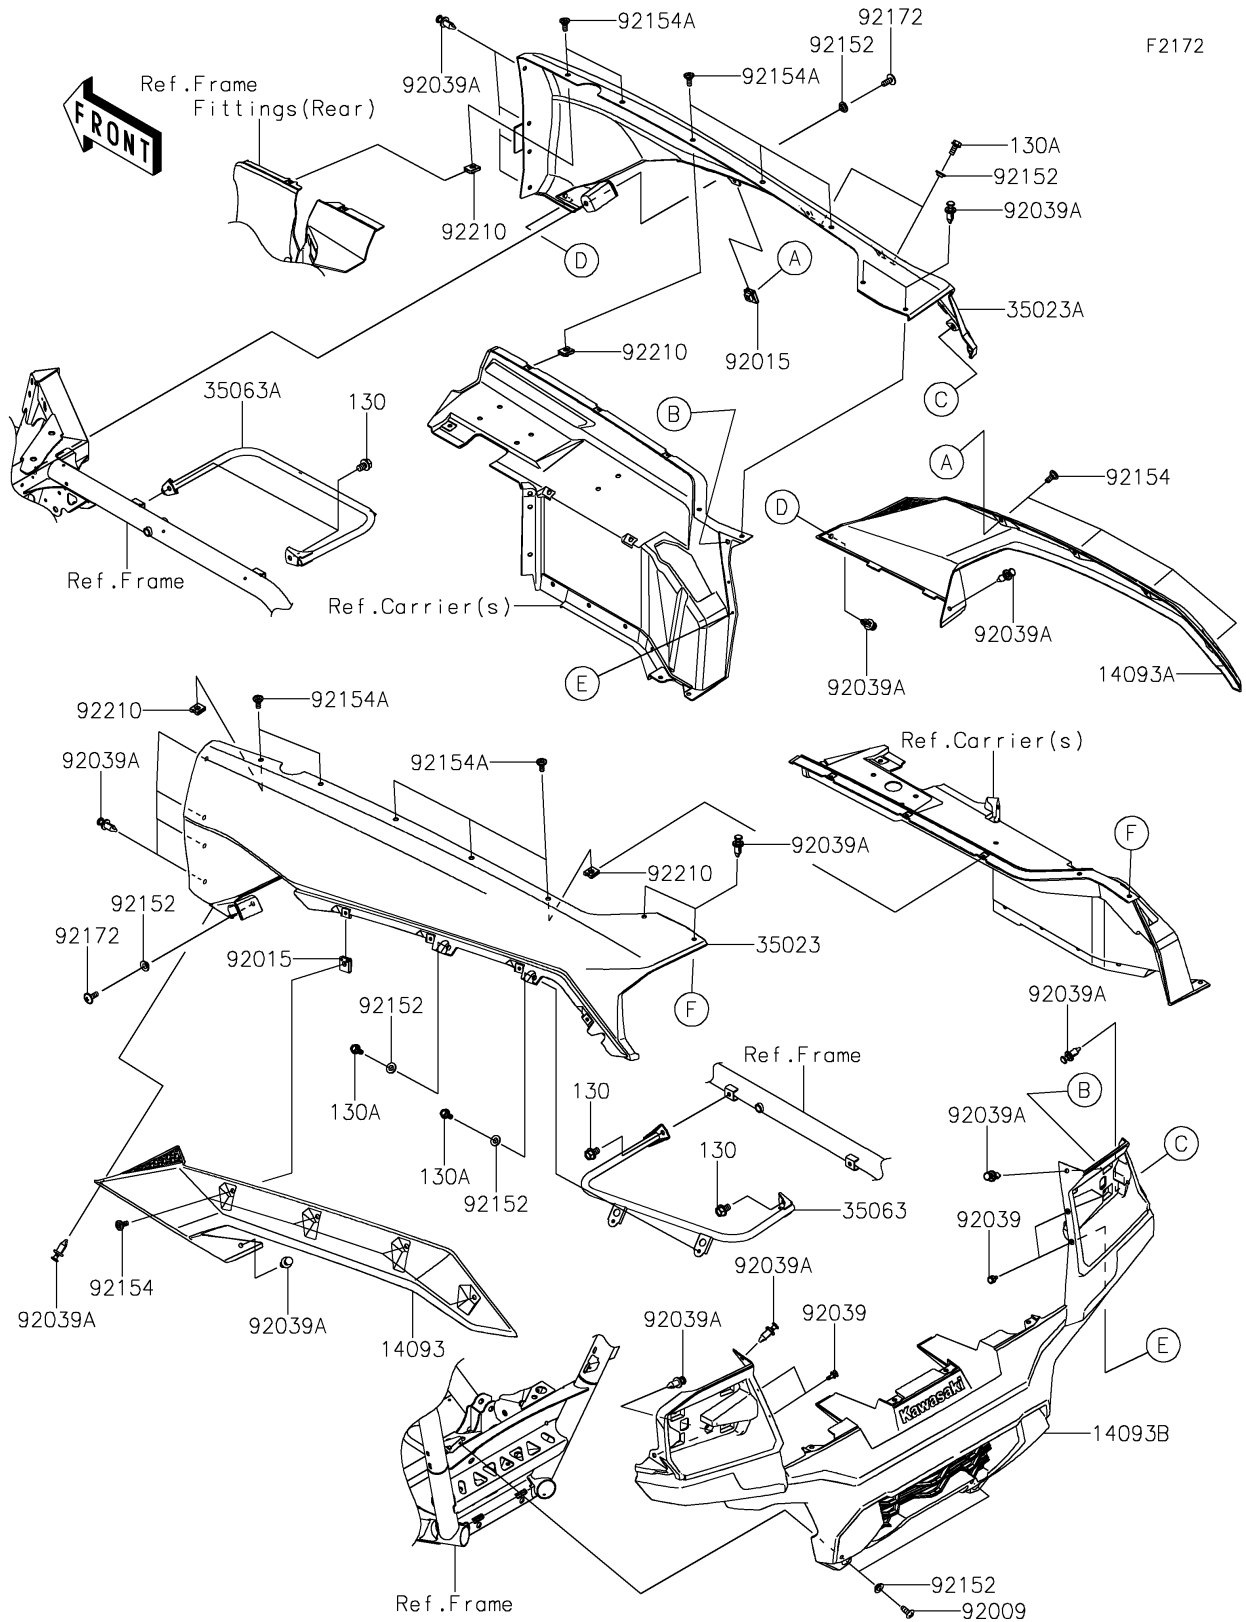

2023 TERYX KRX® 4 1000 eS PARTS DIAGRAM

Rear Fender(s)

2023 TERYX KRX® 4 1000 eS PARTS LIST

Rear Fender(s)

ITEM NAME	PART NUMBER	QUANTITY
COVER,FLAP,LH (Ref # 14093)	14093-0796	1
COVER,FLAP,RH (Ref # 14093A)	14093-0797	1
COVER,TAIL (Ref # 14093B)	14093-0798	1
FENDER-REAR,LH,S.BLACK (Ref # 35023)	35023-0453-839	1
FENDER-REAR,RH,S.BLACK (Ref # 35023A)	35023-0454-839	1
STAY,LH (Ref # 35063)	35063-1462	1
STAY,RH (Ref # 35063A)	35063-1463	1
SCREW,TAPPING,6X16 (Ref # 92009)	92009-1166	2
NUT,CLAMP,6MM (Ref # 92015)	92015-1678	8
RIVET (Ref # 92039)	92039-0046	4
RIVET (Ref # 92039A)	92039-0776	20
COLLAR,6.3X9.5X4.1 (Ref # 92152)	92152-1571	8
BOLT (Ref # 92154)	92154-2474	8
BOLT (Ref # 92154A)	92154-3957	10
SCREW,6X16 (Ref # 92172)	92172-0236	2
NUT (Ref # 92210)	92210-1125	10
BOLT-FLANGED,8X12 (Ref # 130)	130BA0812	4
BOLT-FLANGED,6X14 (Ref # 130A)	130CA0614	4