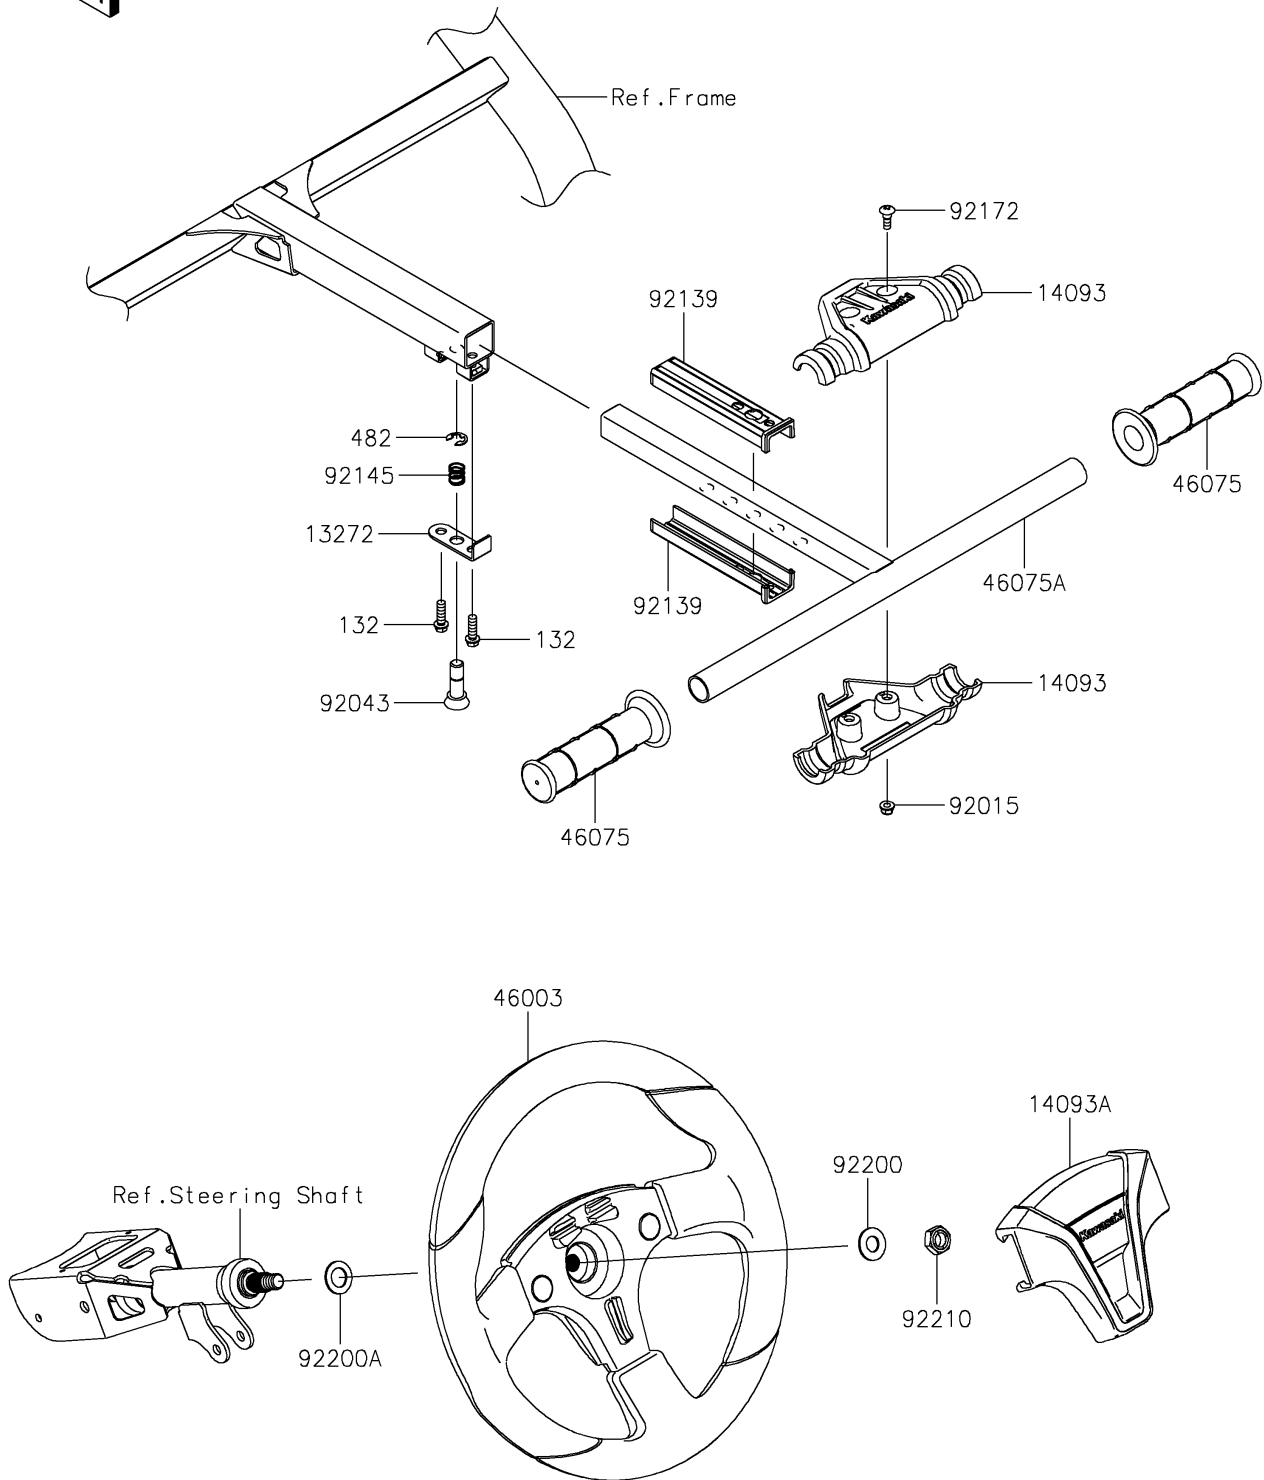

# 2024 TERYX® KRX4™ 1000 eS PARTS DIAGRAM

Steering Wheel

F2311

# 2024 TERYX® KRX4™ 1000 eS PARTS LIST

## Steering Wheel

ITEM NAME	PART NUMBER	QUANTITY
PLATE (Ref # 13272)	13272-3869	1
COVER,PASSENGER GRIP (Ref # 14093)	14093-0802	2
COVER,HANDLE (Ref # 14093A)	14093-0803	1
HANDLE (Ref # 46003)	46003-0809	1
GRIP (Ref # 46075)	46075-0065	2
GRIP,PIPE (Ref # 46075A)	46075-0658	1
NUT,LOCK,FLANGED,5MM (Ref # 92015)	92015-1752	2
PIN (Ref # 92043)	92043-7503	1
BUSHING (Ref # 92139)	92139-1143	2
SPRING (Ref # 92145)	92145-7507	1
SCREW,5MM (Ref # 92172)	92172-0261	2
WASHER,12.1X25X1.6 (Ref # 92200)	92200-0455	1
WASHER,15X25X1.6 (Ref # 92200A)	92200-0460	1
NUT,LOCK,12MM (Ref # 92210)	92210-1249	1
BOLT-FLANGED-SMALL,6X20 (Ref # 132)	132BB0620	2
CIRCLIP-TYPE-E,8MM (Ref # 482)	482EA8000	1