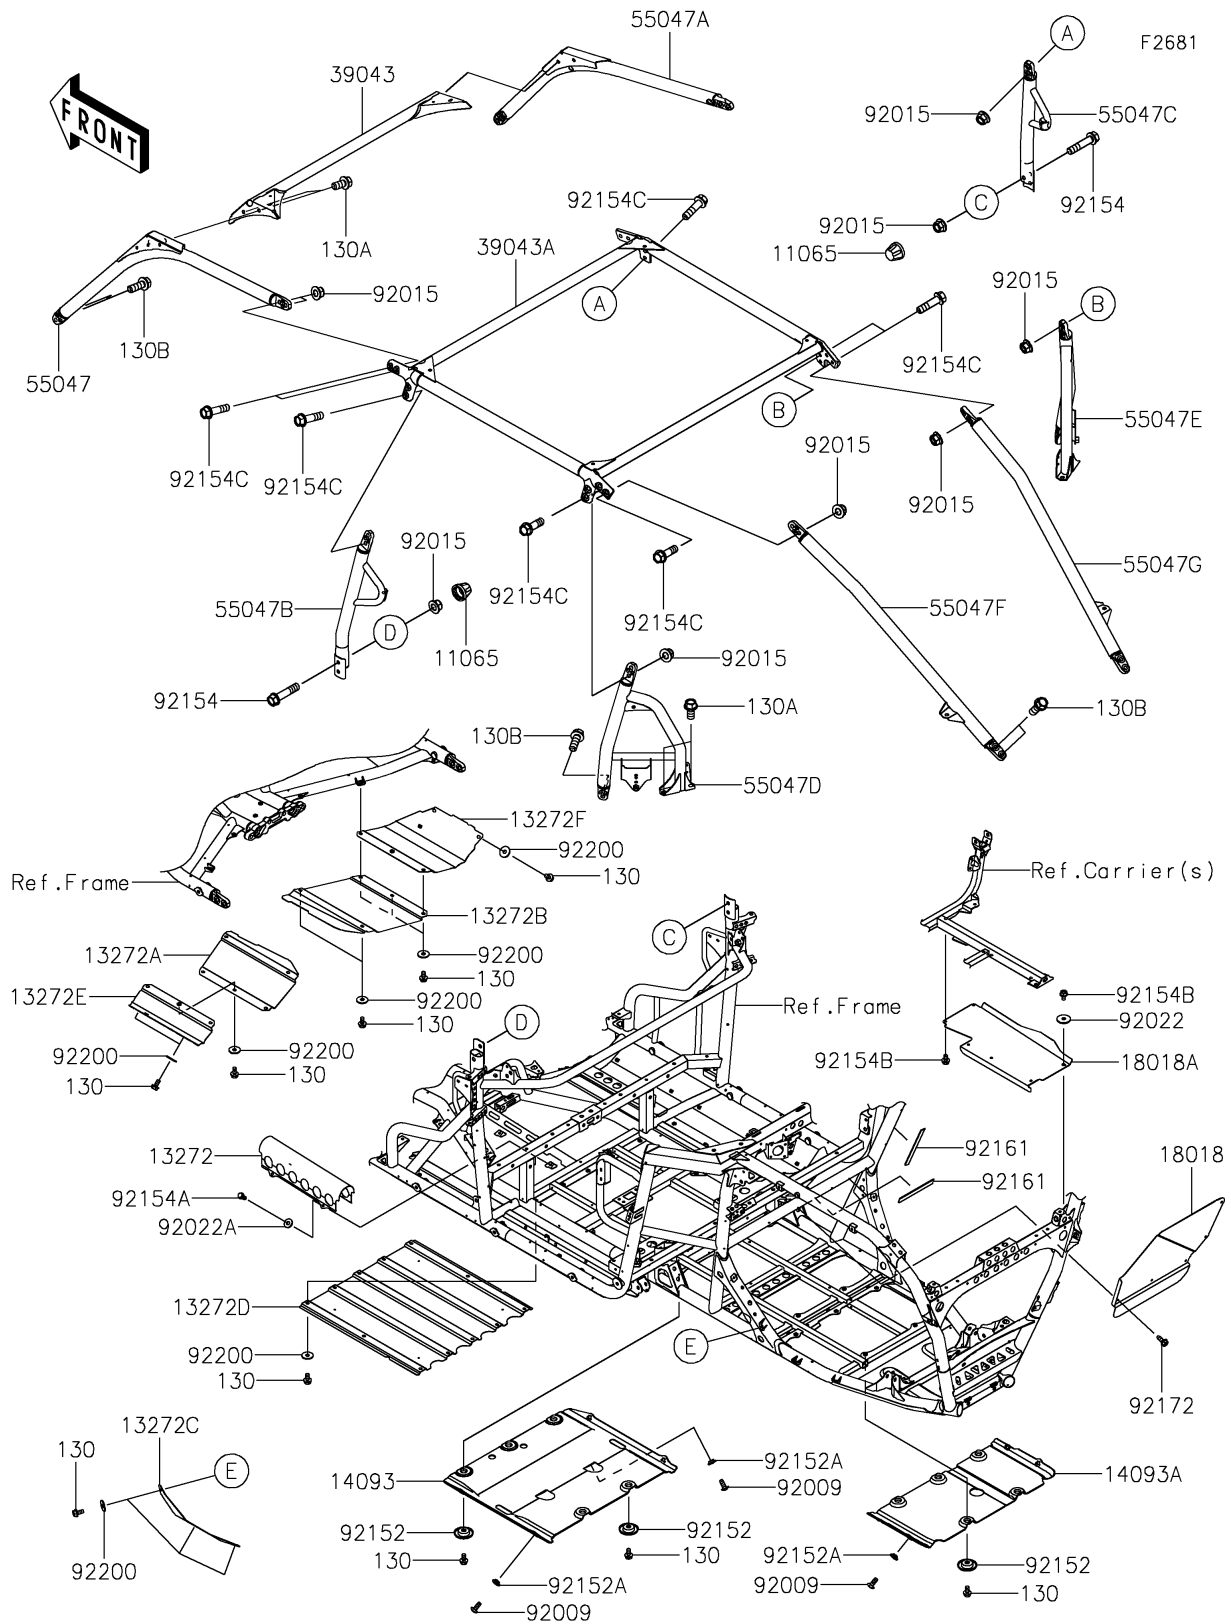

2023 Teryx KRX® 4 1000 eS PARTS DIAGRAM

Guards/Cab Frame

2023 Teryx KRX® 4 1000 eS PARTS LIST

Guards/Cab Frame

ITEM NAME	PART NUMBER	QUANTITY
CAP (Ref # 11065)	11065-0751	4
PLATE,DRIVE SHAFT (Ref # 13272)	13272-2642	1
PLATE,SKID,FR,CNT,LH (Ref # 13272A)	13272-2737	1
PLATE,SKID,FR,CNT,RH (Ref # 13272B)	13272-2738	1
PLATE,CVT COVER (Ref # 13272C)	13272-3797	1
PLATE,SKID,CNT (Ref # 13272D)	13272-3963	1
PLATE,SKID,FR,LH (Ref # 13272E)	13272-4039	1
PLATE,SKID,FR,RH (Ref # 13272F)	13272-4040	1
COVER,SKID,CNT (Ref # 14093)	14093-0811	1
COVER,SKID,RR (Ref # 14093A)	14093-0877	1
PLATE-HEAT GUARD (Ref # 18018)	18018-0616	1
PLATE-HEAT GUARD (Ref # 18018A)	18018-0646	1
CROSSMEMBER-COMP,FR,T.BLACK (Ref # 39043)	39043-0033-388	1
CROSSMEMBER-COMP,RR,T.BLACK (Ref # 39043A)	39043-0034-388	1
BAR-COMP,A-PILLAR,LH,T.BLACK (Ref # 55047)	55047-0399-388	1
BAR-COMP,A-PILLAR,RH,T.BLACK (Ref # 55047A)	55047-0400-388	1
BAR-COMP,B-PILLAR,LH,T.BLACK (Ref # 55047B)	55047-0401-388	1
BAR-COMP,B-PILLAR,RH,T.BLACK (Ref # 55047C)	55047-0402-388	1
BAR-COMP,C-PILLAR,LH,T.BLACK (Ref # 55047D)	55047-0403-388	1
BAR-COMP,C-PILLAR,RH,T.BLACK (Ref # 55047E)	55047-0404-388	1
BAR-COMP,D-PILLAR,LH,T.BLACK (Ref # 55047F)	55047-0405-388	1
BAR-COMP,D-PILLAR,RH,T.BLACK (Ref # 55047G)	55047-0406-388	1
SCREW,TAPPING,6X16 (Ref # 92009)	92009-1166	10
NUT,LOCK,FLANGED,12MM (Ref # 92015)	92015-1433	20
WASHER,6.5X24X2 (Ref # 92022)	92022-1690	1
WASHER (Ref # 92022A)	92022-2247	4
COLLAR (Ref # 92152)	92152-0784	10
COLLAR,6.3X9.5X4.1 (Ref # 92152A)	92152-1571	10
BOLT,FLANGED,12X55 (Ref # 92154)	92154-0836	4