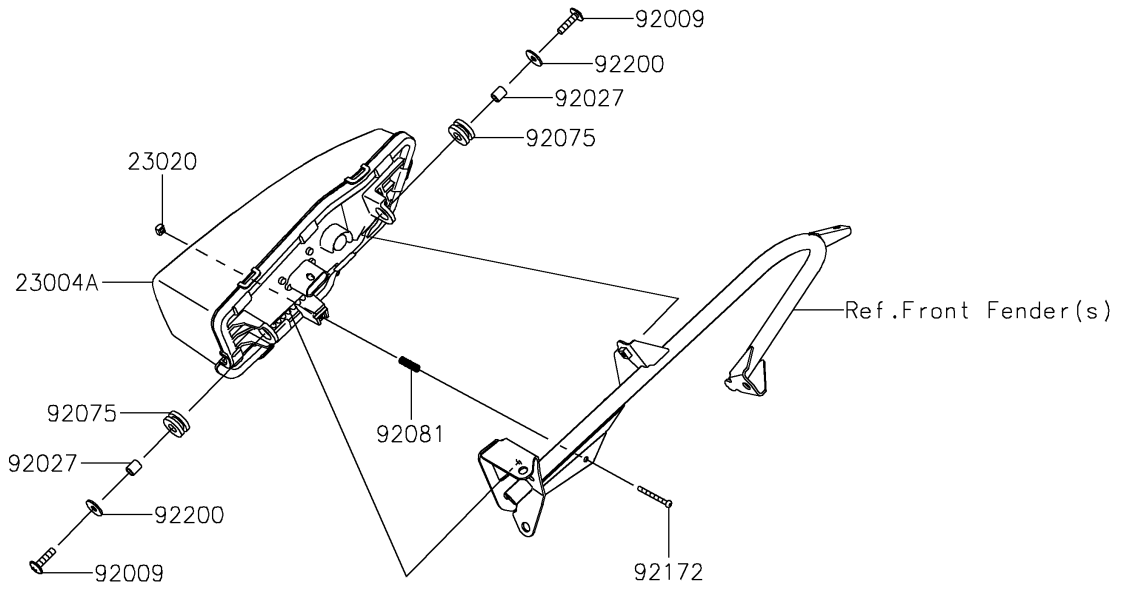

2023 TERYX KRX® 4 1000 eS PARTS DIAGRAM

Headlight(s)

F2710

2023 TERYX KRX® 4 1000 eS PARTS LIST

Headlight(s)

ITEM NAME	PART NUMBER	QUANTITY
LAMP-HEAD,LH,LED (Ref # 23004)	23004-0429	1
LAMP-HEAD,RH,LED (Ref # 23004A)	23004-0430	1
NUT,4MM,FOCUS ADJUST (Ref # 23020)	23020-018	2
SCREW,6X25 (Ref # 92009)	92009-1465	4
COLLAR,6.8X10X12 (Ref # 92027)	92027-162	4
DAMPER,10X24X12 (Ref # 92075)	92075-1690	4
SPRING,FOCUS ADJUST (Ref # 92081)	92081-1896	2
SCREW,4X40 (Ref # 92172)	92172-1092	2
WASHER,6.5X20X1.6 (Ref # 92200)	92200-0283	4