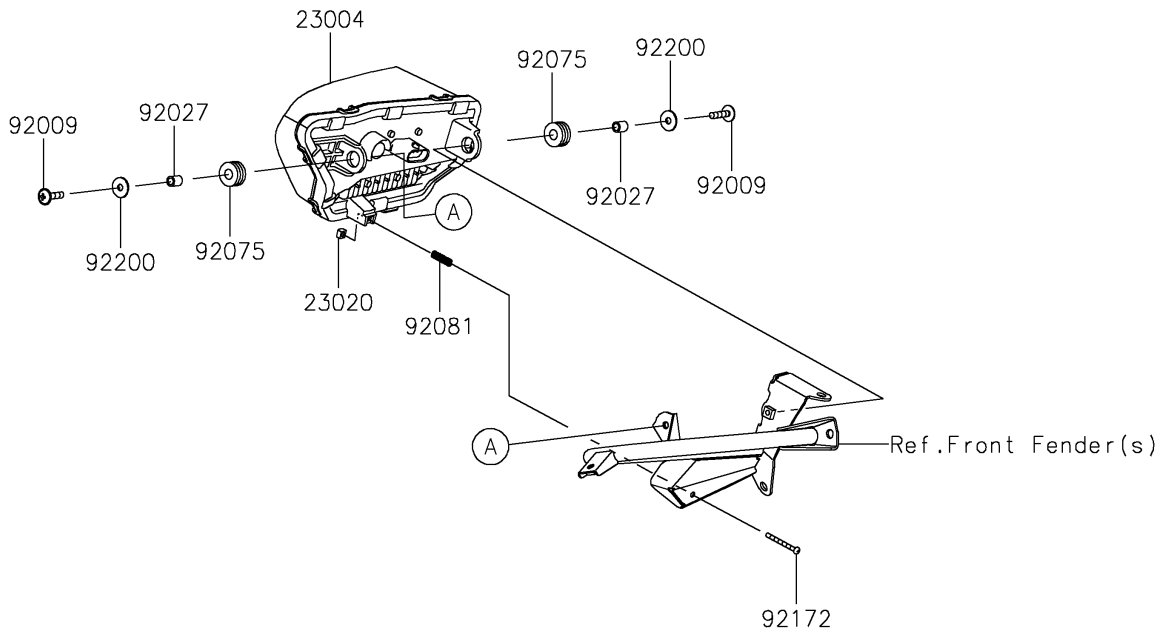

2023 TERYX KRX® 4 1000 eS PARTS DIAGRAM

Headlight(s)

F2710

2023 TERYX KRX® 4 1000 eS PARTS LIST

Headlight(s)

ITEM NAME	PART NUMBER	QUANTITY
LAMP-HEAD,LH,LED (Ref # 23004)	23004-0429	1
LAMP-HEAD,RH,LED (Ref # 23004A)	23004-0430	1
NUT,4MM,FOCUS ADJUST (Ref # 23020)	23020-018	2
SCREW,6X25 (Ref # 92009)	92009-1465	4
COLLAR,6.8X10X12 (Ref # 92027)	92027-162	4
DAMPER,10X24X12 (Ref # 92075)	92075-1690	4
SPRING,FOCUS ADJUST (Ref # 92081)	92081-1896	2
SCREW,4X40 (Ref # 92172)	92172-1092	2
WASHER,6.5X20X1.6 (Ref # 92200)	92200-0283	4