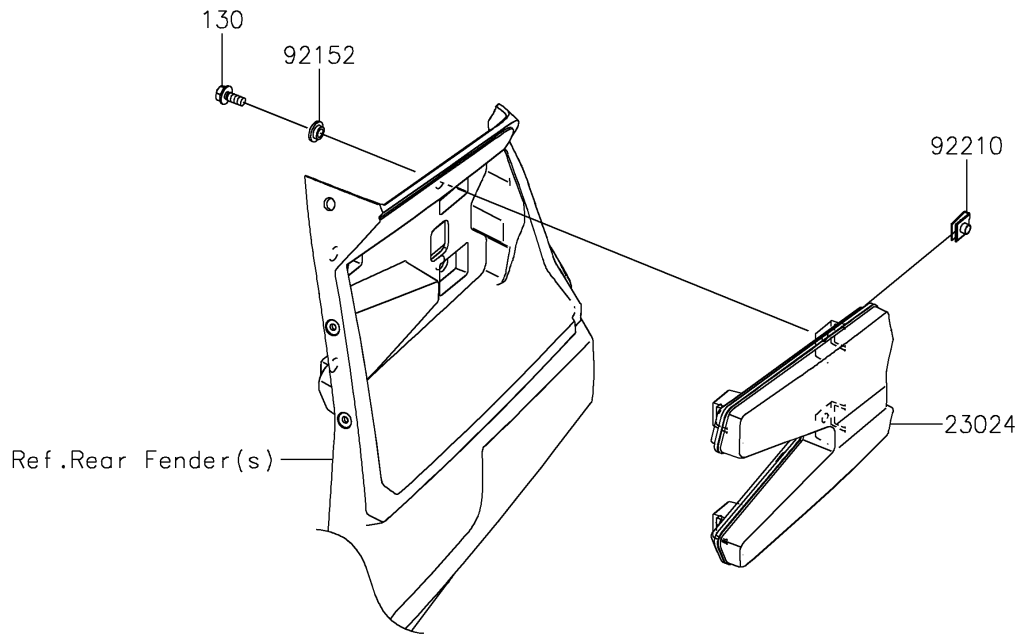

2023 TERYX KRX® 4 1000 eS PARTS DIAGRAM

Taillight(s)

F2720

2023 TERYX KRX® 4 1000 eS PARTS LIST

Taillight(s)

| ITEM NAME | PART NUMBER | QUANTITY |
|----------------------------------|-------------|----------|
| LAMP-ASSY-TAIL,LED (Ref # 23024) | 23024-0005 | 2 |
| COLLAR,6.3X9.5X4.1 (Ref # 92152) | 92152-1571 | 8 |
| NUT (Ref # 92210) | 92210-1125 | 8 |
| BOLT-FLANGED,6X14 (Ref # 130) | 130BA0614 | 8 |