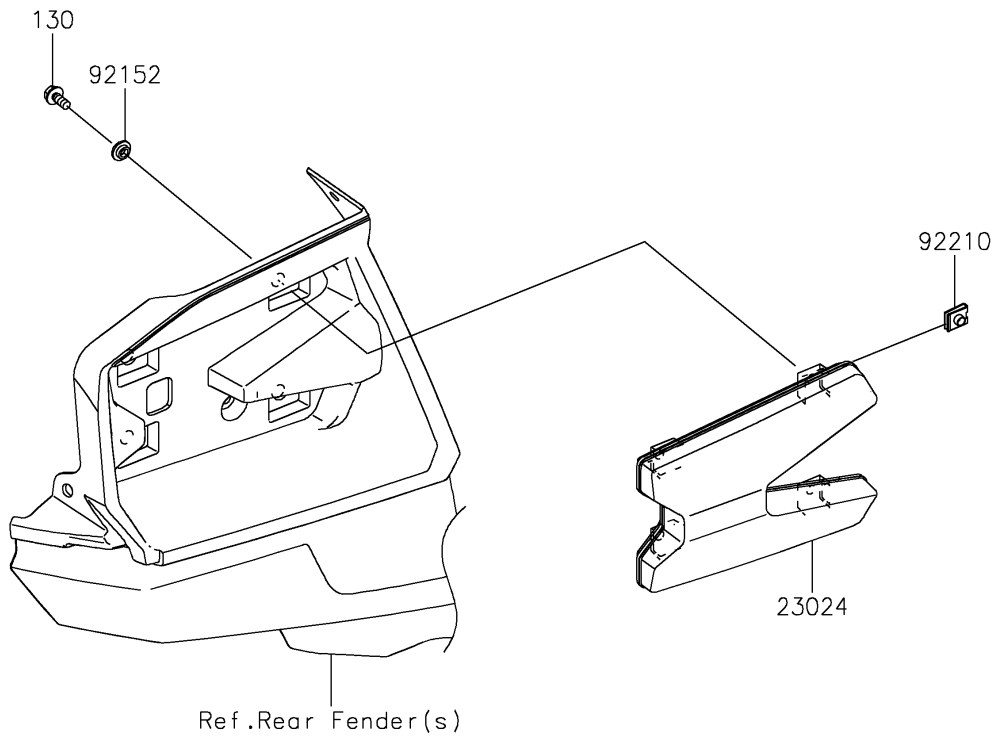

2023 TERYX KRX® 4 1000 eS PARTS DIAGRAM

Taillight(s)

F2720

2023 TERYX KRX® 4 1000 eS PARTS LIST

Taillight(s)

| ITEM NAME | PART NUMBER | QUANTITY |
|----------------------------------|-------------|----------|
| LAMP-ASSY-TAIL,LED (Ref # 23024) | 23024-0005 | 2 |
| COLLAR,6.3X9.5X4.1 (Ref # 92152) | 92152-1571 | 8 |
| NUT (Ref # 92210) | 92210-1125 | 8 |
| BOLT-FLANGED,6X14 (Ref # 130) | 130BA0614 | 8 |