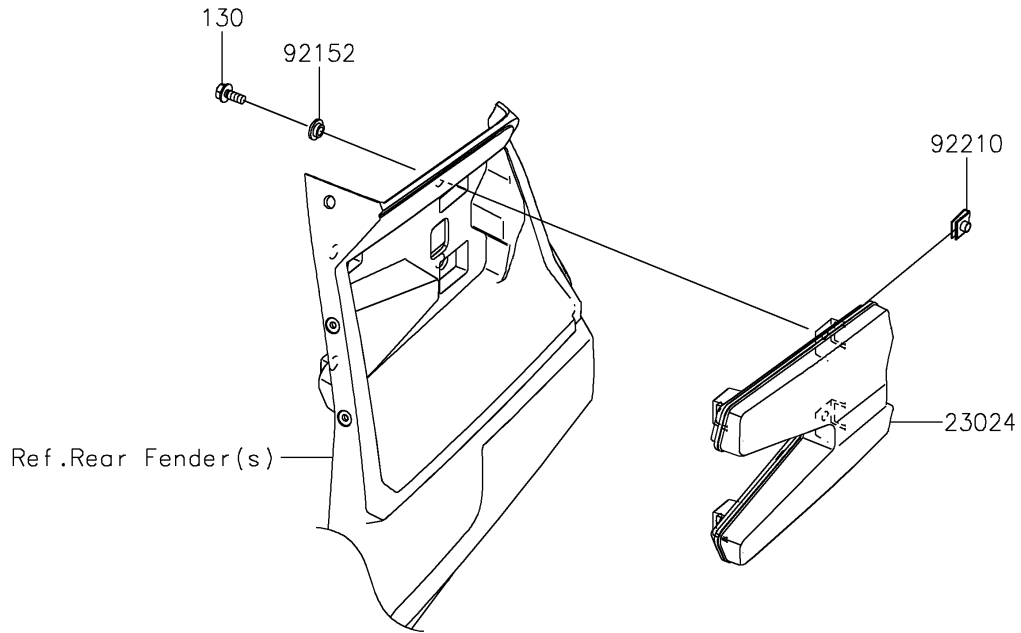

2024 TERYX® KRX4™ 1000 eS PARTS DIAGRAM

Taillight(s)

F2720

2024 TERYX® KRX4™ 1000 eS PARTS LIST

Taillight(s)

| ITEM NAME | PART NUMBER | QUANTITY |
|----------------------------------|-------------|----------|
| LAMP-ASSY-TAIL,LED (Ref # 23024) | 23024-0005 | 2 |
| COLLAR,6.3X9.5X4.1 (Ref # 92152) | 92152-1571 | 8 |
| NUT (Ref # 92210) | 92210-1125 | 8 |
| BOLT-FLANGED,6X14 (Ref # 130) | 130BA0614 | 8 |