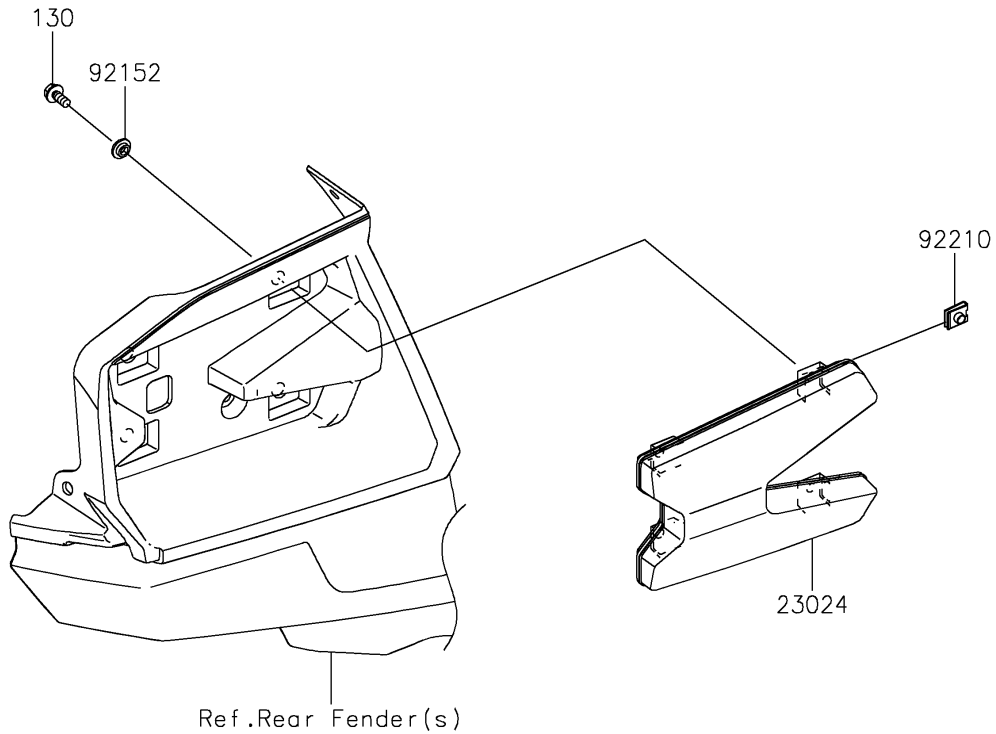

2024 TERYX® KRX4™ 1000 eS PARTS DIAGRAM

Taillight(s)

F2720

2024 TERYX® KRX4™ 1000 eS PARTS LIST

Taillight(s)

| ITEM NAME | PART NUMBER | QUANTITY |
|----------------------------------|-------------|----------|
| LAMP-ASSY-TAIL,LED (Ref # 23024) | 23024-0005 | 2 |
| COLLAR,6.3X9.5X4.1 (Ref # 92152) | 92152-1571 | 8 |
| NUT (Ref # 92210) | 92210-1125 | 8 |
| BOLT-FLANGED,6X14 (Ref # 130) | 130BA0614 | 8 |