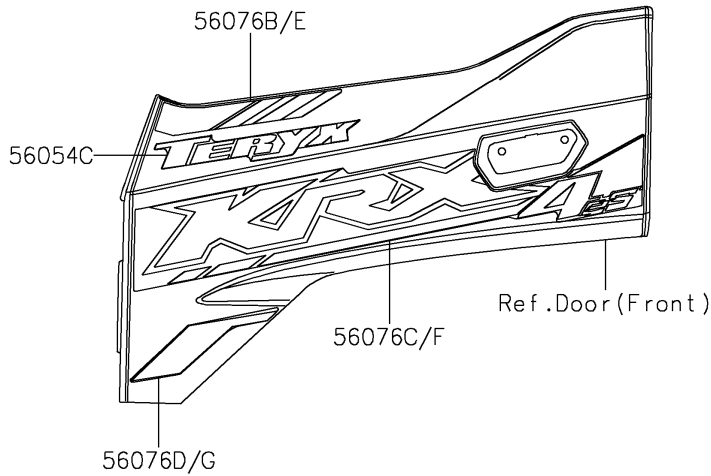

2023 TERYX KRX® 4 1000 eS PARTS DIAGRAM

Decals(APFNN/APFNL)

F2861

2023 TERYX KRX® 4 1000 eS PARTS LIST

Decals(APFNN/APFNL)

ITEM NAME	PART NUMBER	QUANTITY
MARK,KAWASAKI (Ref # 56052)	56052-0716	1
MARK,HOOD COVER,1000 (Ref # 56054)	56054-3828	1
MARK,RR FENDER,KAWASAKI (Ref # 56054A)	56054-3829	2
MARK,FR FENDER,FOX LIVEVALVE (Ref # 56054B)	56054-3849	2
MARK,FR DOOR,TERYX (Ref # 56054C)	56054-3850	2
PATTERN,FR FENDER,LH (Ref # 56076)	56076-4369	1
PATTERN,FR FENDER,RH (Ref # 56076A)	56076-4370	1
PATTERN,FR DOOR,LH,UPP (Ref # 56076B)	56076-4371	1
PATTERN,FR DOOR,LH,CNT (Ref # 56076C)	56076-4372	1
PATTERN,FR DOOR,LH,LWR (Ref # 56076D)	56076-4373	1
PATTERN,FR DOOR,RH,UPP (Ref # 56076E)	56076-4374	1
PATTERN,FR DOOR,RH,CNT (Ref # 56076F)	56076-4375	1
PATTERN,FR DOOR,RH,LWR (Ref # 56076G)	56076-4376	1
PATTERN,RR DOOR,LH (Ref # 56076H)	56076-4377	1
PATTERN,RR DOOR,RH (Ref # 56076I)	56076-4378	1
PATTERN,RR FENDER,LH (Ref # 56076J)	56076-4379	1
PATTERN,RR FENDER,RH (Ref # 56076K)	56076-4380	1