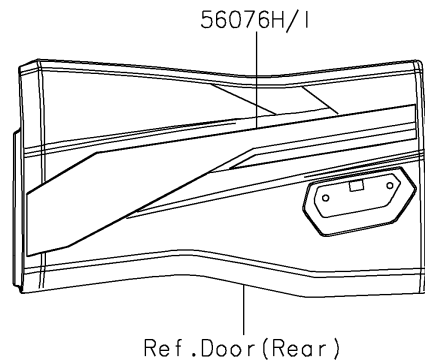

2023 TERYX KRX® 4 1000 eS PARTS DIAGRAM

Decals(APFNN/APFNL)

F2861

2023 TERYX KRX® 4 1000 eS PARTS LIST

Decals(APFNN/APFNL)

ITEM NAME	PART NUMBER	QUANTITY
MARK,KAWASAKI (Ref # 56052)	56052-0716	1
MARK,HOOD COVER,1000 (Ref # 56054)	56054-3828	1
MARK,RR FENDER,KAWASAKI (Ref # 56054A)	56054-3829	2
MARK,FR FENDER,FOX LIVEVALVE (Ref # 56054B)	56054-3849	2
MARK,FR DOOR,TERYX (Ref # 56054C)	56054-3850	2
PATTERN,FR FENDER,LH (Ref # 56076)	56076-4369	1
PATTERN,FR FENDER,RH (Ref # 56076A)	56076-4370	1
PATTERN,FR DOOR,LH,UPP (Ref # 56076B)	56076-4371	1
PATTERN,FR DOOR,LH,CNT (Ref # 56076C)	56076-4372	1
PATTERN,FR DOOR,LH,LWR (Ref # 56076D)	56076-4373	1
PATTERN,FR DOOR,RH,UPP (Ref # 56076E)	56076-4374	1
PATTERN,FR DOOR,RH,CNT (Ref # 56076F)	56076-4375	1
PATTERN,FR DOOR,RH,LWR (Ref # 56076G)	56076-4376	1
PATTERN,RR DOOR,LH (Ref # 56076H)	56076-4377	1
PATTERN,RR DOOR,RH (Ref # 56076I)	56076-4378	1
PATTERN,RR FENDER,LH (Ref # 56076J)	56076-4379	1
PATTERN,RR FENDER,RH (Ref # 56076K)	56076-4380	1