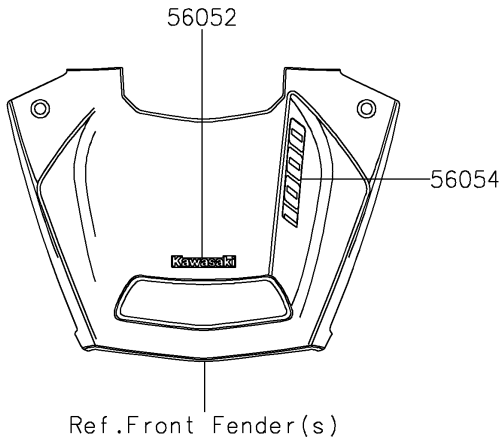

2023 TERYX KRX® 4 1000 eS PARTS DIAGRAM

Decals(APFNN/APFNL)

F2861

2023 TERYX KRX® 4 1000 eS PARTS LIST

Decals(APFNN/APFNL)

ITEM NAME	PART NUMBER	QUANTITY
MARK,KAWASAKI (Ref # 56052)	56052-0716	1
MARK,HOOD COVER,1000 (Ref # 56054)	56054-3828	1
MARK,RR FENDER,KAWASAKI (Ref # 56054A)	56054-3829	2
MARK,FR FENDER,FOX LIVEVALVE (Ref # 56054B)	56054-3849	2
MARK,FR DOOR,TERYX (Ref # 56054C)	56054-3850	2
PATTERN,FR FENDER,LH (Ref # 56076)	56076-4369	1
PATTERN,FR FENDER,RH (Ref # 56076A)	56076-4370	1
PATTERN,FR DOOR,LH,UPP (Ref # 56076B)	56076-4371	1
PATTERN,FR DOOR,LH,CNT (Ref # 56076C)	56076-4372	1
PATTERN,FR DOOR,LH,LWR (Ref # 56076D)	56076-4373	1
PATTERN,FR DOOR,RH,UPP (Ref # 56076E)	56076-4374	1
PATTERN,FR DOOR,RH,CNT (Ref # 56076F)	56076-4375	1
PATTERN,FR DOOR,RH,LWR (Ref # 56076G)	56076-4376	1
PATTERN,RR DOOR,LH (Ref # 56076H)	56076-4377	1
PATTERN,RR DOOR,RH (Ref # 56076I)	56076-4378	1
PATTERN,RR FENDER,LH (Ref # 56076J)	56076-4379	1
PATTERN,RR FENDER,RH (Ref # 56076K)	56076-4380	1