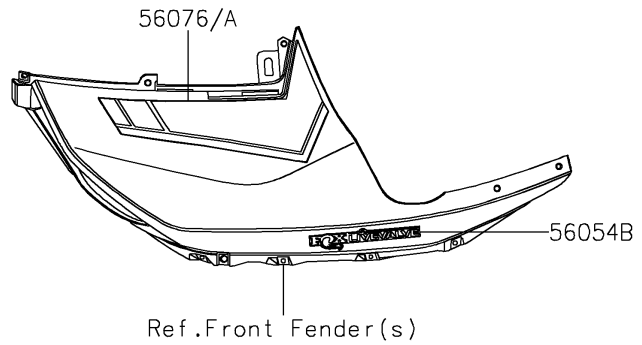

2023 TERYX KRX® 4 1000 eS PARTS DIAGRAM

Decals(APFNN/APFNL)

F2861

2023 TERYX KRX® 4 1000 eS PARTS LIST

Decals(APFNN/APFNL)

ITEM NAME	PART NUMBER	QUANTITY
MARK,KAWASAKI (Ref # 56052)	56052-0716	1
MARK,HOOD COVER,1000 (Ref # 56054)	56054-3828	1
MARK,RR FENDER,KAWASAKI (Ref # 56054A)	56054-3829	2
MARK,FR FENDER,FOX LIVEVALVE (Ref # 56054B)	56054-3849	2
MARK,FR DOOR,TERYX (Ref # 56054C)	56054-3850	2
PATTERN,FR FENDER,LH (Ref # 56076)	56076-4369	1
PATTERN,FR FENDER,RH (Ref # 56076A)	56076-4370	1
PATTERN,FR DOOR,LH,UPP (Ref # 56076B)	56076-4371	1
PATTERN,FR DOOR,LH,CNT (Ref # 56076C)	56076-4372	1
PATTERN,FR DOOR,LH,LWR (Ref # 56076D)	56076-4373	1
PATTERN,FR DOOR,RH,UPP (Ref # 56076E)	56076-4374	1
PATTERN,FR DOOR,RH,CNT (Ref # 56076F)	56076-4375	1
PATTERN,FR DOOR,RH,LWR (Ref # 56076G)	56076-4376	1
PATTERN,RR DOOR,LH (Ref # 56076H)	56076-4377	1
PATTERN,RR DOOR,RH (Ref # 56076I)	56076-4378	1
PATTERN,RR FENDER,LH (Ref # 56076J)	56076-4379	1
PATTERN,RR FENDER,RH (Ref # 56076K)	56076-4380	1