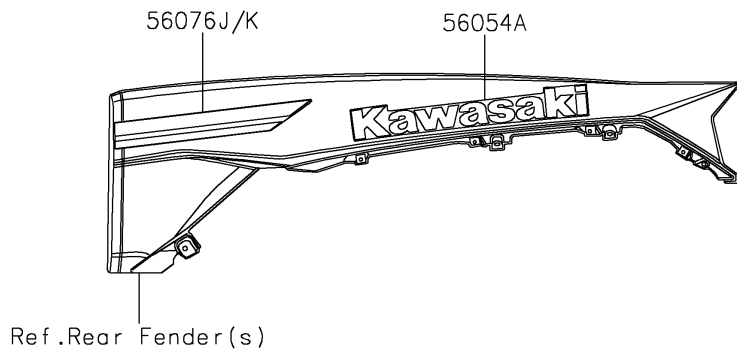

2023 TERYX KRX® 4 1000 eS PARTS DIAGRAM

Decals(APFNN/APFNL)

F2861

2023 TERYX KRX® 4 1000 eS PARTS LIST

Decals(APFNN/APFNL)

ITEM NAME	PART NUMBER	QUANTITY
MARK,KAWASAKI (Ref # 56052)	56052-0716	1
MARK,HOOD COVER,1000 (Ref # 56054)	56054-3828	1
MARK,RR FENDER,KAWASAKI (Ref # 56054A)	56054-3829	2
MARK,FR FENDER,FOX LIVEVALVE (Ref # 56054B)	56054-3849	2
MARK,FR DOOR,TERYX (Ref # 56054C)	56054-3850	2
PATTERN,FR FENDER,LH (Ref # 56076)	56076-4369	1
PATTERN,FR FENDER,RH (Ref # 56076A)	56076-4370	1
PATTERN,FR DOOR,LH,UPP (Ref # 56076B)	56076-4371	1
PATTERN,FR DOOR,LH,CNT (Ref # 56076C)	56076-4372	1
PATTERN,FR DOOR,LH,LWR (Ref # 56076D)	56076-4373	1
PATTERN,FR DOOR,RH,UPP (Ref # 56076E)	56076-4374	1
PATTERN,FR DOOR,RH,CNT (Ref # 56076F)	56076-4375	1
PATTERN,FR DOOR,RH,LWR (Ref # 56076G)	56076-4376	1
PATTERN,RR DOOR,LH (Ref # 56076H)	56076-4377	1
PATTERN,RR DOOR,RH (Ref # 56076I)	56076-4378	1
PATTERN,RR FENDER,LH (Ref # 56076J)	56076-4379	1
PATTERN,RR FENDER,RH (Ref # 56076K)	56076-4380	1