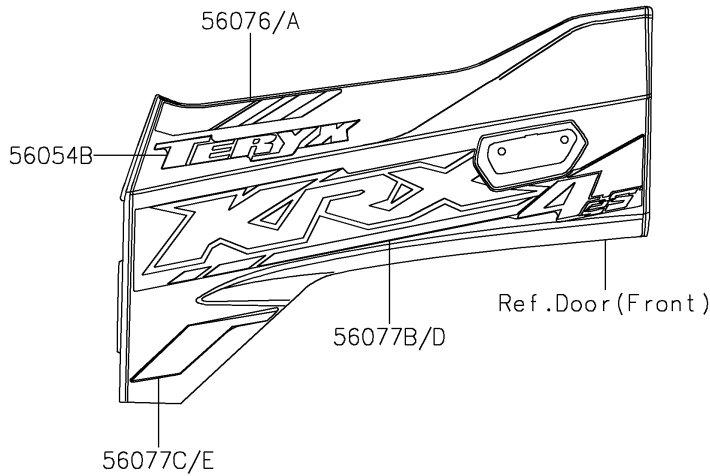

# 2024 TERYX® KRX4™ 1000 eS PARTS DIAGRAM

Decals(ARFNN/ARFNL)

F2861A

Ref. Front Fender(s)

Ref. Front Fender(s)

Ref. Door (Front)

Ref. Door (Rear)

Ref. Rear Fender(s)

## 2024 TERYX® KRX4™ 1000 eS PARTS LIST

Decals(ARFNN/ARFNL)

ITEM NAME	PART NUMBER	QUANTITY
MARK,KAWASAKI (Ref # 56052)	56052-0716	1
MARK,HOOD COVER,1000 (Ref # 56054)	56054-3828	1
MARK,RR FENDER,KAWASAKI (Ref # 56054A)	56054-3948	2
MARK,FR FENDER,TERYX (Ref # 56054B)	56054-3959	2
MARK,FR FENDER,FOX LIVEVALVE (Ref # 56054C)	56054-3999	2
PATTERN,FR DOOR,LH,UPP (Ref # 56076)	56076-4371	1
PATTERN,FR DOOR,RH,UPP (Ref # 56076A)	56076-4374	1
PATTERN,FR FENDER,LH (Ref # 56077)	56077-0216	1
PATTERN,FR FENDER,RH (Ref # 56077A)	56077-0217	1
PATTERN,FR DOOR,LH,CNT (Ref # 56077B)	56077-0218	1
PATTERN,FR DOOR,LH,LWR (Ref # 56077C)	56077-0219	1
PATTERN,FR DOOR,RH,CNT (Ref # 56077D)	56077-0220	1
PATTERN,FR DOOR,RH,LWR (Ref # 56077E)	56077-0221	1
PATTERN,RR DOOR,LH (Ref # 56077F)	56077-0222	1
PATTERN,RR DOOR,RH (Ref # 56077G)	56077-0223	1
PATTERN,RR FENDER,LH (Ref # 56077H)	56077-0224	1
PATTERN,RR FENDER,RH (Ref # 56077I)	56077-0225	1