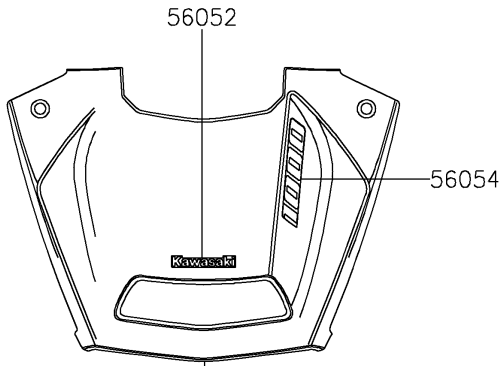

# 2024 TERYX® KRX4™ 1000 eS PARTS DIAGRAM

Decals(ARFNN/ARFNL)

F2861A

Ref. Front Fender(s)

Ref. Front Fender(s)

Ref. Door (Front)

Ref. Door (Rear)

Ref. Rear Fender(s)

## 2024 TERYX® KRX4™ 1000 eS PARTS LIST

Decals(ARFNN/ARFNL)

ITEM NAME	PART NUMBER	QUANTITY
MARK,KAWASAKI (Ref # 56052)	56052-0716	1
MARK,HOOD COVER,1000 (Ref # 56054)	56054-3828	1
MARK,RR FENDER,KAWASAKI (Ref # 56054A)	56054-3948	2
MARK,FR FENDER,TERYX (Ref # 56054B)	56054-3959	2
MARK,FR FENDER,FOX LIVEVALVE (Ref # 56054C)	56054-3999	2
PATTERN,FR DOOR,LH,UPP (Ref # 56076)	56076-4371	1
PATTERN,FR DOOR,RH,UPP (Ref # 56076A)	56076-4374	1
PATTERN,FR FENDER,LH (Ref # 56077)	56077-0216	1
PATTERN,FR FENDER,RH (Ref # 56077A)	56077-0217	1
PATTERN,FR DOOR,LH,CNT (Ref # 56077B)	56077-0218	1
PATTERN,FR DOOR,LH,LWR (Ref # 56077C)	56077-0219	1
PATTERN,FR DOOR,RH,CNT (Ref # 56077D)	56077-0220	1
PATTERN,FR DOOR,RH,LWR (Ref # 56077E)	56077-0221	1
PATTERN,RR DOOR,LH (Ref # 56077F)	56077-0222	1
PATTERN,RR DOOR,RH (Ref # 56077G)	56077-0223	1
PATTERN,RR FENDER,LH (Ref # 56077H)	56077-0224	1
PATTERN,RR FENDER,RH (Ref # 56077I)	56077-0225	1