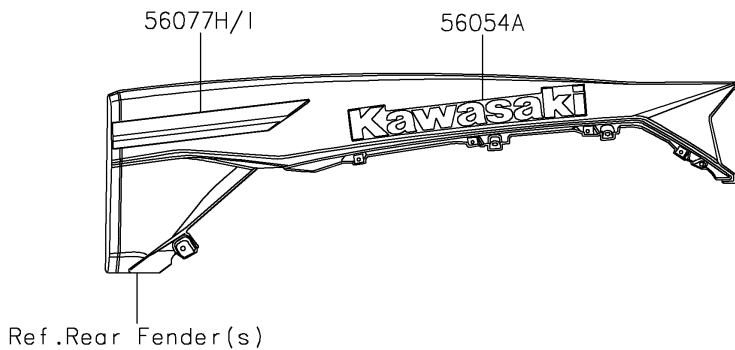

# 2024 TERYX® KRX4™ 1000 eS PARTS DIAGRAM

Decals(ARFNN/ARFNL)

F2861A

Ref. Front Fender(s)

Ref. Front Fender(s)

Ref. Door (Front)

Ref. Door (Rear)

Ref. Rear Fender(s)

## 2024 TERYX® KRX4™ 1000 eS PARTS LIST

Decals(ARFNN/ARFNL)

ITEM NAME	PART NUMBER	QUANTITY
MARK,KAWASAKI (Ref # 56052)	56052-0716	1
MARK,HOOD COVER,1000 (Ref # 56054)	56054-3828	1
MARK,RR FENDER,KAWASAKI (Ref # 56054A)	56054-3948	2
MARK,FR FENDER,TERYX (Ref # 56054B)	56054-3959	2
MARK,FR FENDER,FOX LIVEVALVE (Ref # 56054C)	56054-3999	2
PATTERN,FR DOOR,LH,UPP (Ref # 56076)	56076-4371	1
PATTERN,FR DOOR,RH,UPP (Ref # 56076A)	56076-4374	1
PATTERN,FR FENDER,LH (Ref # 56077)	56077-0216	1
PATTERN,FR FENDER,RH (Ref # 56077A)	56077-0217	1
PATTERN,FR DOOR,LH,CNT (Ref # 56077B)	56077-0218	1
PATTERN,FR DOOR,LH,LWR (Ref # 56077C)	56077-0219	1
PATTERN,FR DOOR,RH,CNT (Ref # 56077D)	56077-0220	1
PATTERN,FR DOOR,RH,LWR (Ref # 56077E)	56077-0221	1
PATTERN,RR DOOR,LH (Ref # 56077F)	56077-0222	1
PATTERN,RR DOOR,RH (Ref # 56077G)	56077-0223	1
PATTERN,RR FENDER,LH (Ref # 56077H)	56077-0224	1
PATTERN,RR FENDER,RH (Ref # 56077I)	56077-0225	1