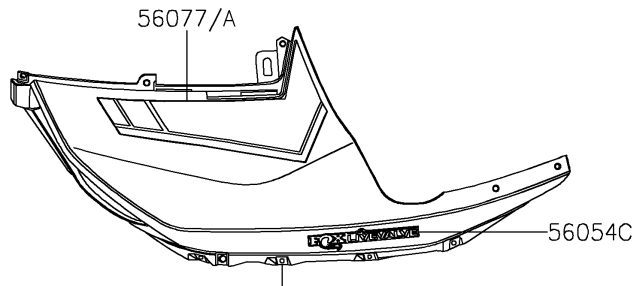

# 2024 TERYX® KRX4™ 1000 eS PARTS DIAGRAM

Decals(ARFNN/ARFNL)

F2861A

Ref. Front Fender(s)

Ref. Front Fender(s)

Ref. Door (Front)

Ref. Door (Rear)

Ref. Rear Fender(s)

## 2024 TERYX® KRX4™ 1000 eS PARTS LIST

Decals(ARFNN/ARFNL)

ITEM NAME	PART NUMBER	QUANTITY
MARK,KAWASAKI (Ref # 56052)	56052-0716	1
MARK,HOOD COVER,1000 (Ref # 56054)	56054-3828	1
MARK,RR FENDER,KAWASAKI (Ref # 56054A)	56054-3948	2
MARK,FR FENDER,TERYX (Ref # 56054B)	56054-3959	2
MARK,FR FENDER,FOX LIVEVALVE (Ref # 56054C)	56054-3999	2
PATTERN,FR DOOR,LH,UPP (Ref # 56076)	56076-4371	1
PATTERN,FR DOOR,RH,UPP (Ref # 56076A)	56076-4374	1
PATTERN,FR FENDER,LH (Ref # 56077)	56077-0216	1
PATTERN,FR FENDER,RH (Ref # 56077A)	56077-0217	1
PATTERN,FR DOOR,LH,CNT (Ref # 56077B)	56077-0218	1
PATTERN,FR DOOR,LH,LWR (Ref # 56077C)	56077-0219	1
PATTERN,FR DOOR,RH,CNT (Ref # 56077D)	56077-0220	1
PATTERN,FR DOOR,RH,LWR (Ref # 56077E)	56077-0221	1
PATTERN,RR DOOR,LH (Ref # 56077F)	56077-0222	1
PATTERN,RR DOOR,RH (Ref # 56077G)	56077-0223	1
PATTERN,RR FENDER,LH (Ref # 56077H)	56077-0224	1
PATTERN,RR FENDER,RH (Ref # 56077I)	56077-0225	1