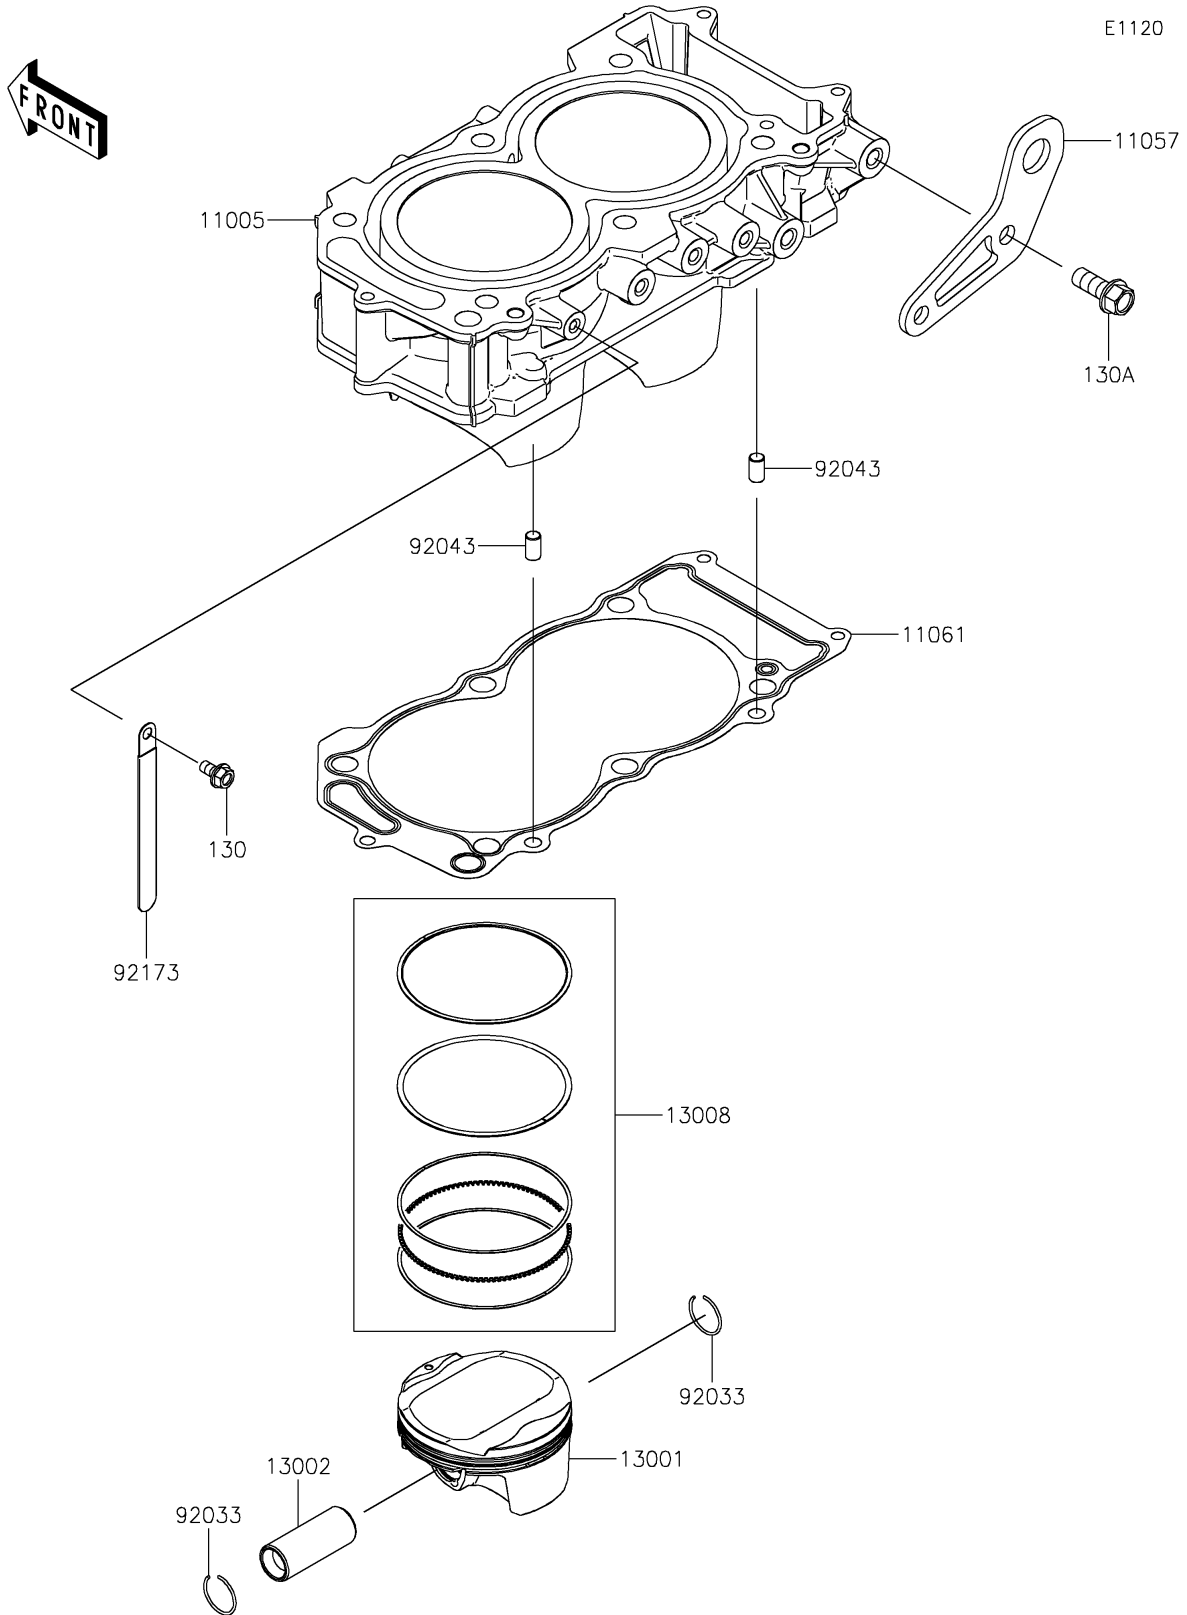

# 2024 Teryx KRX® 4 1000 eS Special Edition PARTS DIAGRAM

Cylinder/Piston(s)

## 2024 Teryx KRX® 4 1000 eS Special Edition PARTS LIST

Cylinder/Piston(s)

ITEM NAME	PART NUMBER	QUANTITY
CYLINDER-ENGINE (Ref # 11005)	11005-0695	1
BRACKET (Ref # 11057)	11057-2438	1
GASKET,CYLINDER BASE (Ref # 11061)	11061-1309	1
PISTON-ENGINE (Ref # 13001)	13001-0824	2
PIN-PISTON (Ref # 13002)	13002-0719	2
RING-SET-PISTON (Ref # 13008)	13008-0581	2
RING-SNAP (Ref # 92033)	92033-1188	4
PIN,8X14 (Ref # 92043)	92043-1567	2
CLAMP (Ref # 92173)	92173-0098	1
BOLT-FLANGED,6X12 (Ref # 130)	130BA0612	1
BOLT-FLANGED,10X25 (Ref # 130A)	130BA1025	2