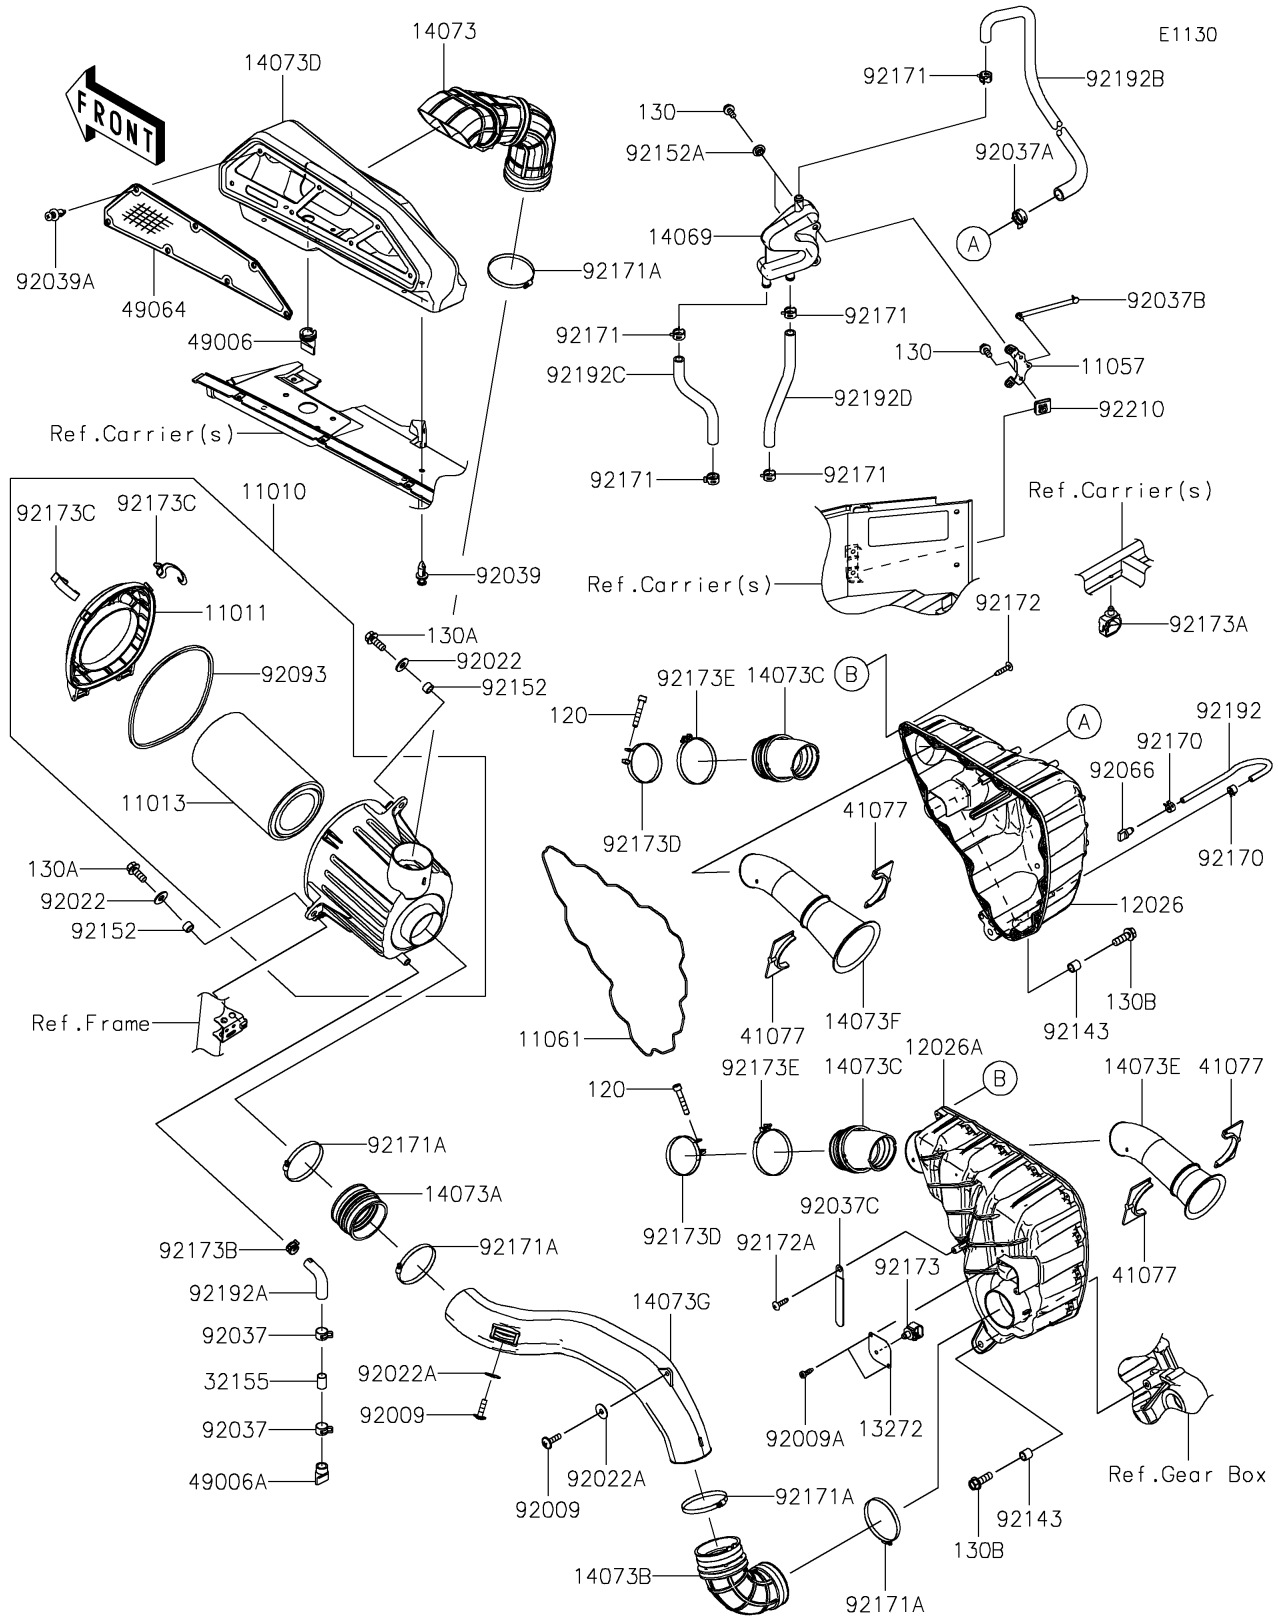

2023 TERYX® KRX4™ 1000 eS SPECIAL EDITION PARTS DIAGRAM

Air Cleaner

2023 TERYX® KRX4™ 1000 eS SPECIAL EDITION PARTS LIST

Air Cleaner

ITEM NAME	PART NUMBER	QUANTITY
FILTER-ASSY-AIR (Ref # 11010)	11010-0900	1
CASE-AIR FILTER,UPP (Ref # 11011)	11011-0905	1
ELEMENT-AIR FILTER (Ref # 11013)	11013-0782	1
BRACKET,BREATHER (Ref # 11057)	11057-2431	1
GASKET,CHAMBER (Ref # 11061)	11061-1312	1
CHAMBER,RH (Ref # 12026)	12026-0019	1
CHAMBER,LH (Ref # 12026A)	12026-0020	1
PLATE,TEMP SENSOR (Ref # 13272)	13272-2711	1
BREATHER (Ref # 14069)	14069-0032	1
DUCT,INTAKE,DIRTYSIDE (Ref # 14073)	14073-0922	1
DUCT,A/F CASE (Ref # 14073A)	14073-0923	1
DUCT,CHAMBER (Ref # 14073B)	14073-0925	1
DUCT,CHAMBER-THROTTLE (Ref # 14073C)	14073-0931	2
DUCT,INTAKE,DIRTYSIDE BOX (Ref # 14073D)	14073-0954	1
DUCT,INTAKE,#1 CYLINDER (Ref # 14073E)	14073-0956	1
DUCT,INTAKE,#2 CYLINDER (Ref # 14073F)	14073-0957	1
DUCT,A/F CASE-CHAMBER (Ref # 14073G)	14073-0963	1
PIPE,DRAIN (Ref # 32155)	32155-4087	1
ADAPTER (Ref # 41077)	41077-0737	4
BOOT (Ref # 49006)	49006-0633	1
BOOT (Ref # 49006A)	49006-1292	1
FILTER-AIR (Ref # 49064)	49064-0012	1
SCREW,6X22 (Ref # 92009)	92009-1441	2
SCREW,TAPPING,5X16 (Ref # 92009A)	92009-1984	2
WASHER,8.5X20X1.6 (Ref # 92022)	92022-1561	2
WASHER,PLAIN,6.5X20X1 (Ref # 92022A)	92022-165	2
CLAMP,HOSE CLIP (Ref # 92037)	92037-1460	2
CLAMP (Ref # 92037A)	92037-1594	1
CLAMP,SPEED,L=80.5 (Ref # 92037B)	92037-1903	1