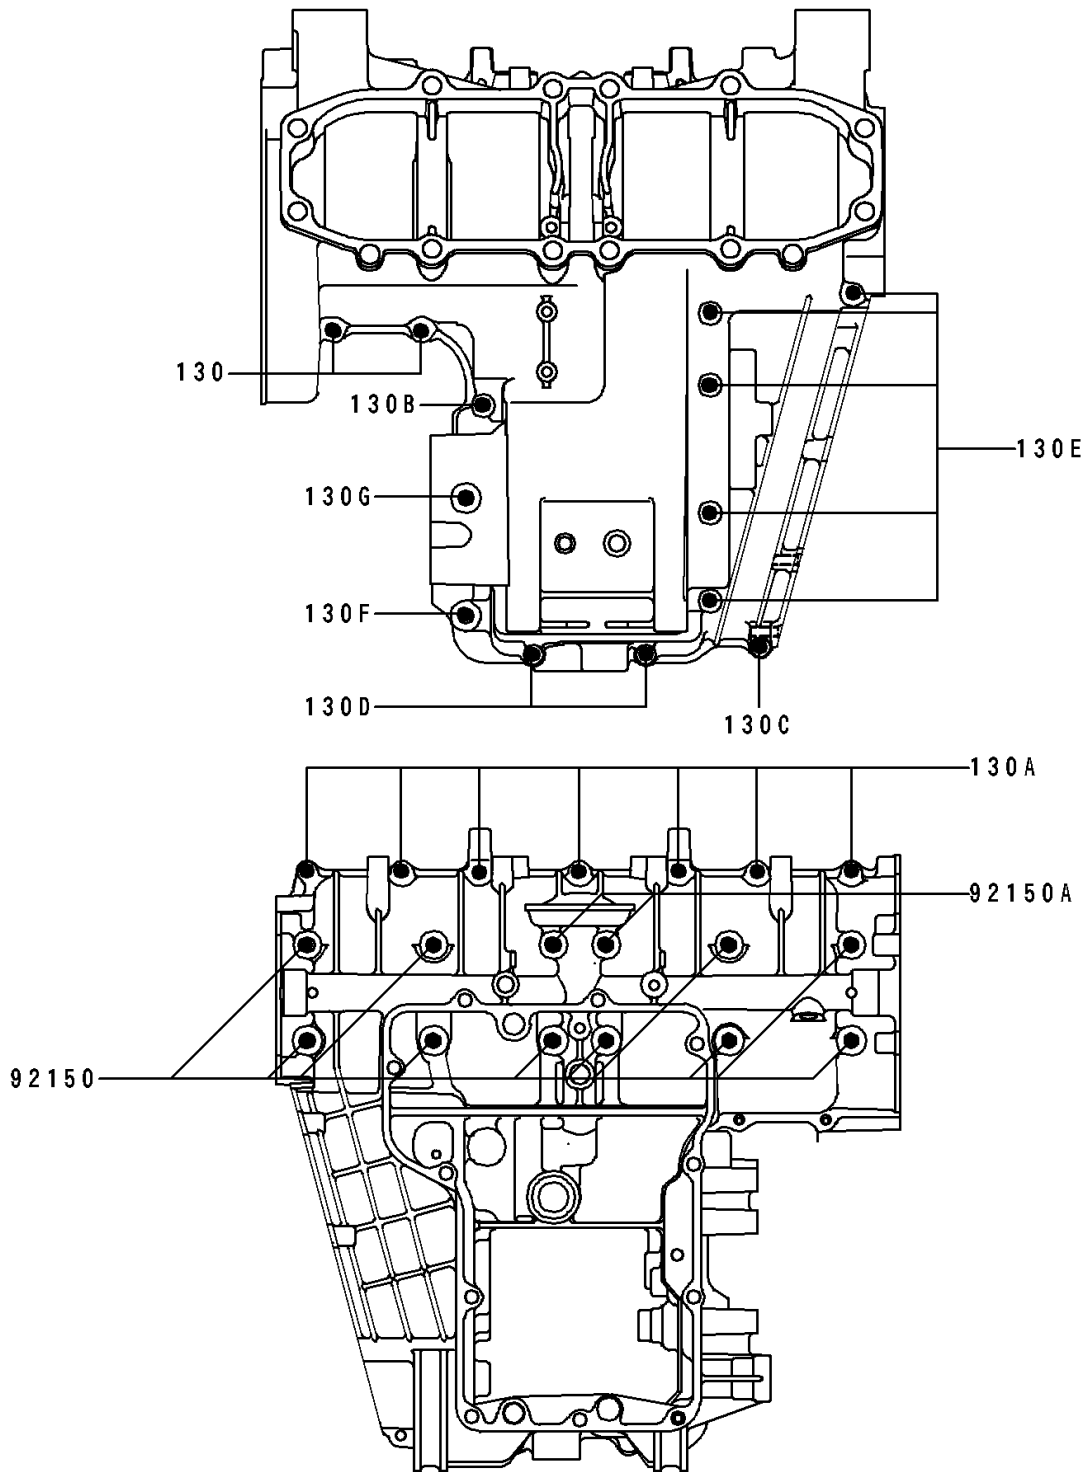

1991 Ninja[®] ZX[™]-6 PARTS DIAGRAM

Crankcase Bolt Pattern

E 1412

1991 Ninja® ZX™ -6 PARTS LIST

Crankcase Bolt Pattern

| ITEM NAME | PART NUMBER | QUANTITY |
|--------------------------------|-------------|----------|
| BOLT,8X90 (Ref # 92150) | 92150-1163 | 10 |
| BOLT,8X120 (Ref # 92150A) | 92150-1424 | 2 |
| BOLT-FLANGED,6X30 (Ref # 130) | 130G0630 | 2 |
| BOLT-FLANGED,6X35 (Ref # 130A) | 130G0635 | 7 |
| BOLT-FLANGED,6X45 (Ref # 130B) | 130G0645 | 1 |
| BOLT-FLANGED,6X60 (Ref # 130C) | 130G0660 | 1 |
| BOLT-FLANGED,6X75 (Ref # 130D) | 130G0675 | 2 |
| BOLT-FLANGED,6X90 (Ref # 130E) | 130G0690 | 5 |
| BOLT-FLANGED,8X70 (Ref # 130F) | 130P0870 | 1 |
| BOLT-FLANGED,8X95 (Ref # 130G) | 130P0895 | 1 |