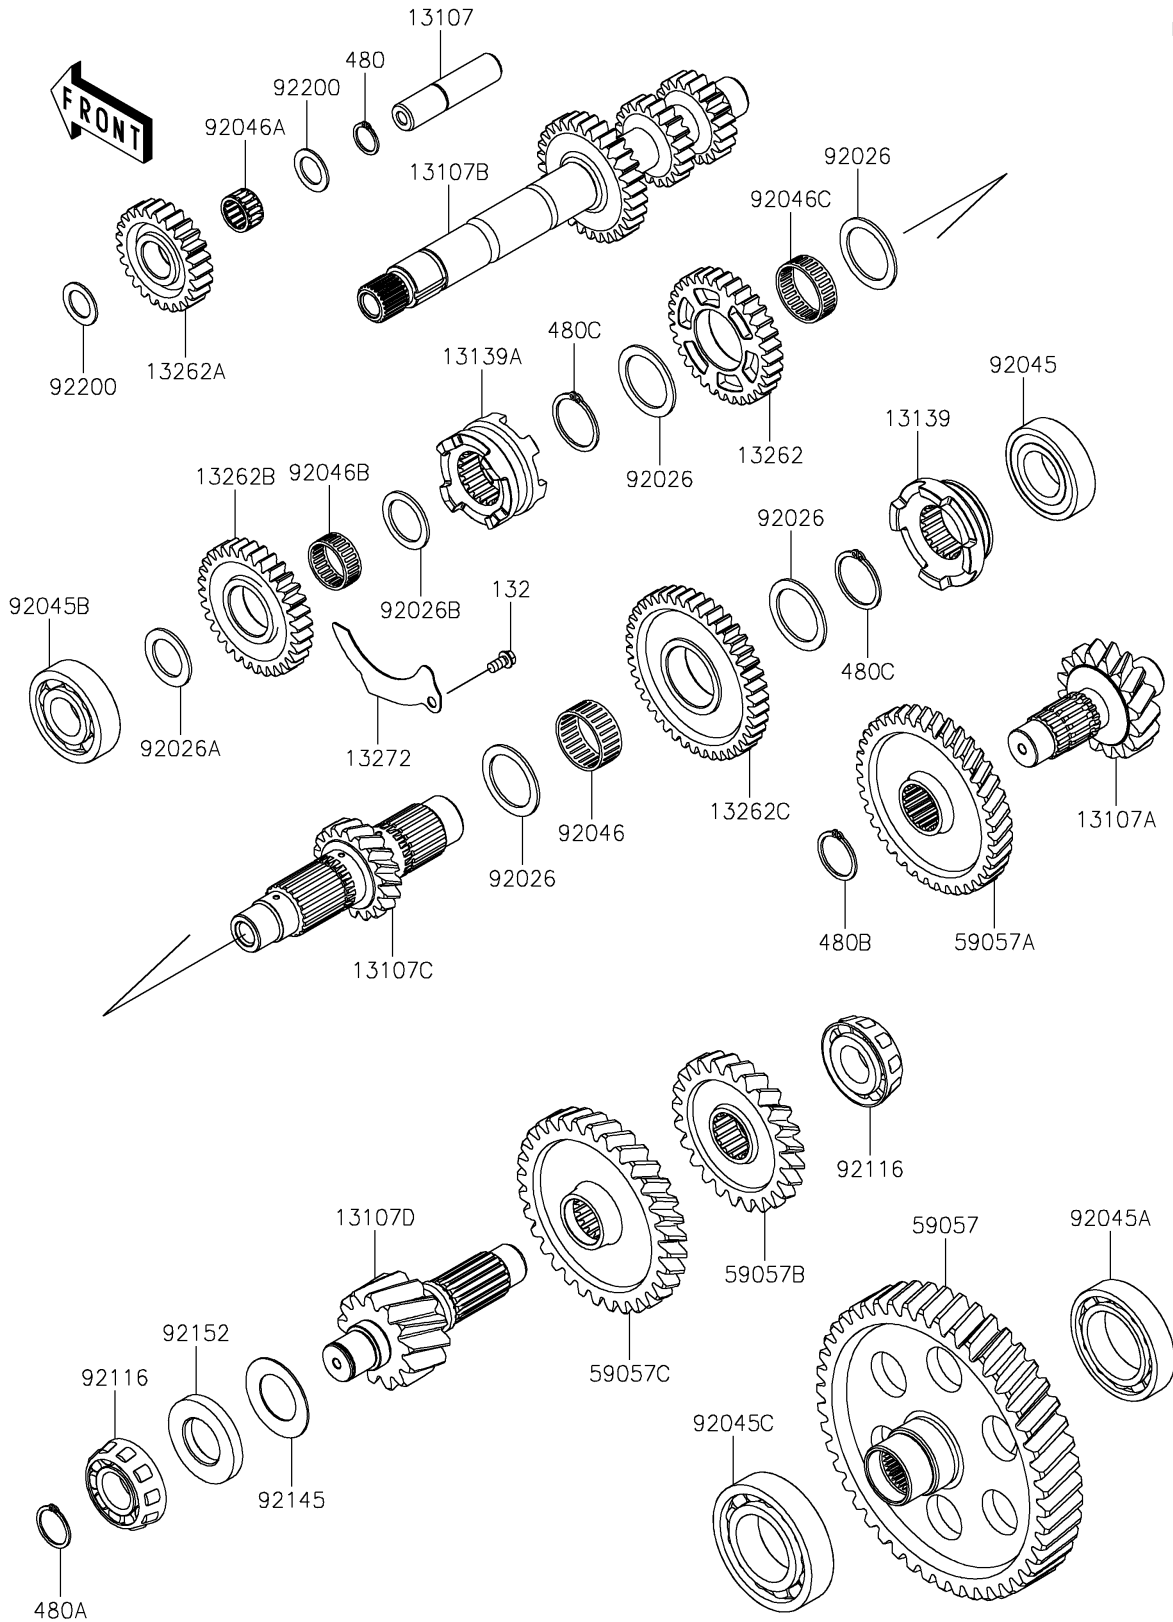

2024 Teryx KRX® 4 1000 eS Special Edition PARTS DIAGRAM

Transmission

E1361

2024 Teryx KRX® 4 1000 eS Special Edition PARTS LIST

Transmission

ITEM NAME	PART NUMBER	QUANTITY
SHAFT,REVERSE IDLER (Ref # 13107)	13107-0879	1
SHAFT,3RD,16T (Ref # 13107A)	13107-0900	1
SHAFT,INPUT (Ref # 13107B)	13107-0931	1
SHAFT,2ND,18T (Ref # 13107C)	13107-0932	1
SHAFT,4TH,13T (Ref # 13107D)	13107-0937	1
SHIFTER,LOW,19T (Ref # 13139)	13139-0030	1
SHIFTER,HIGH&REV,19T (Ref # 13139A)	13139-0037	1
GEAR,REV,32T (Ref # 13262)	13262-1364	1
GEAR,REVERSE IDLER,25T (Ref # 13262A)	13262-1567	1
GEAR,HIGH,32T (Ref # 13262B)	13262-1568	1
GEAR,LOW,42T (Ref # 13262C)	13262-1569	1
PLATE,OIL (Ref # 13272)	13272-2570	1
GEAR-HELICAL,46T (Ref # 59057)	59057-0029	1
GEAR-HELICAL,38T (Ref # 59057A)	59057-0031	1
GEAR-HELICAL,24T (Ref # 59057B)	59057-0037	1
GEAR-HELICAL,32T (Ref # 59057C)	59057-0038	1
SPACER,35.2X47X2 (Ref # 92026)	92026-0765	4
SPACER,25.2X38X2 (Ref # 92026A)	92026-0856	1
SPACER,28X38X2 (Ref # 92026B)	92026-1299	1
BEARING-BALL,6206Z (Ref # 92045)	92045-0902	1
BEARING-BALL,6009 (Ref # 92045A)	92045-0903	1
BEARING-BALL,6305ZUR3 (Ref # 92045B)	92045-0926	1
BEARING-BALL,TMB209 (Ref # 92045C)	92045-0935	1
BEARING-NEEDLE,35X40X17 (Ref # 92046)	92046-0611	1
BEARING-NEEDLE (Ref # 92046A)	92046-0634	1
BEARING-NEEDLE (Ref # 92046B)	92046-0635	1
BEARING-NEEDLE (Ref # 92046C)	92046-0636	1
BEARING-ROLLER,HC30305JRLFT (Ref # 92116)	92116-0012	2
SPRING (Ref # 92145)	92145-1837	1

2024 Teryx KRX® 4 1000 eS Special Edition PARTS LIST

Transmission

ITEM NAME	PART NUMBER	QUANTITY
COLLAR (Ref # 92152)	92152-2526	1
WASHER,18.2X28X1.5 (Ref # 92200)	92200-0716	2
BOLT-FLANGED-SMALL,6X12 (Ref # 132)	132BA0612	1
CIRCLIP-TYPE-C,18MM (Ref # 480)	480J1800	1
CIRCLIP-TYPE-C,25MM (Ref # 480A)	480J2500	1
CIRCLIP (Ref # 480B)	480J2900	1
CIRCLIP (Ref # 480C)	480J3500	2