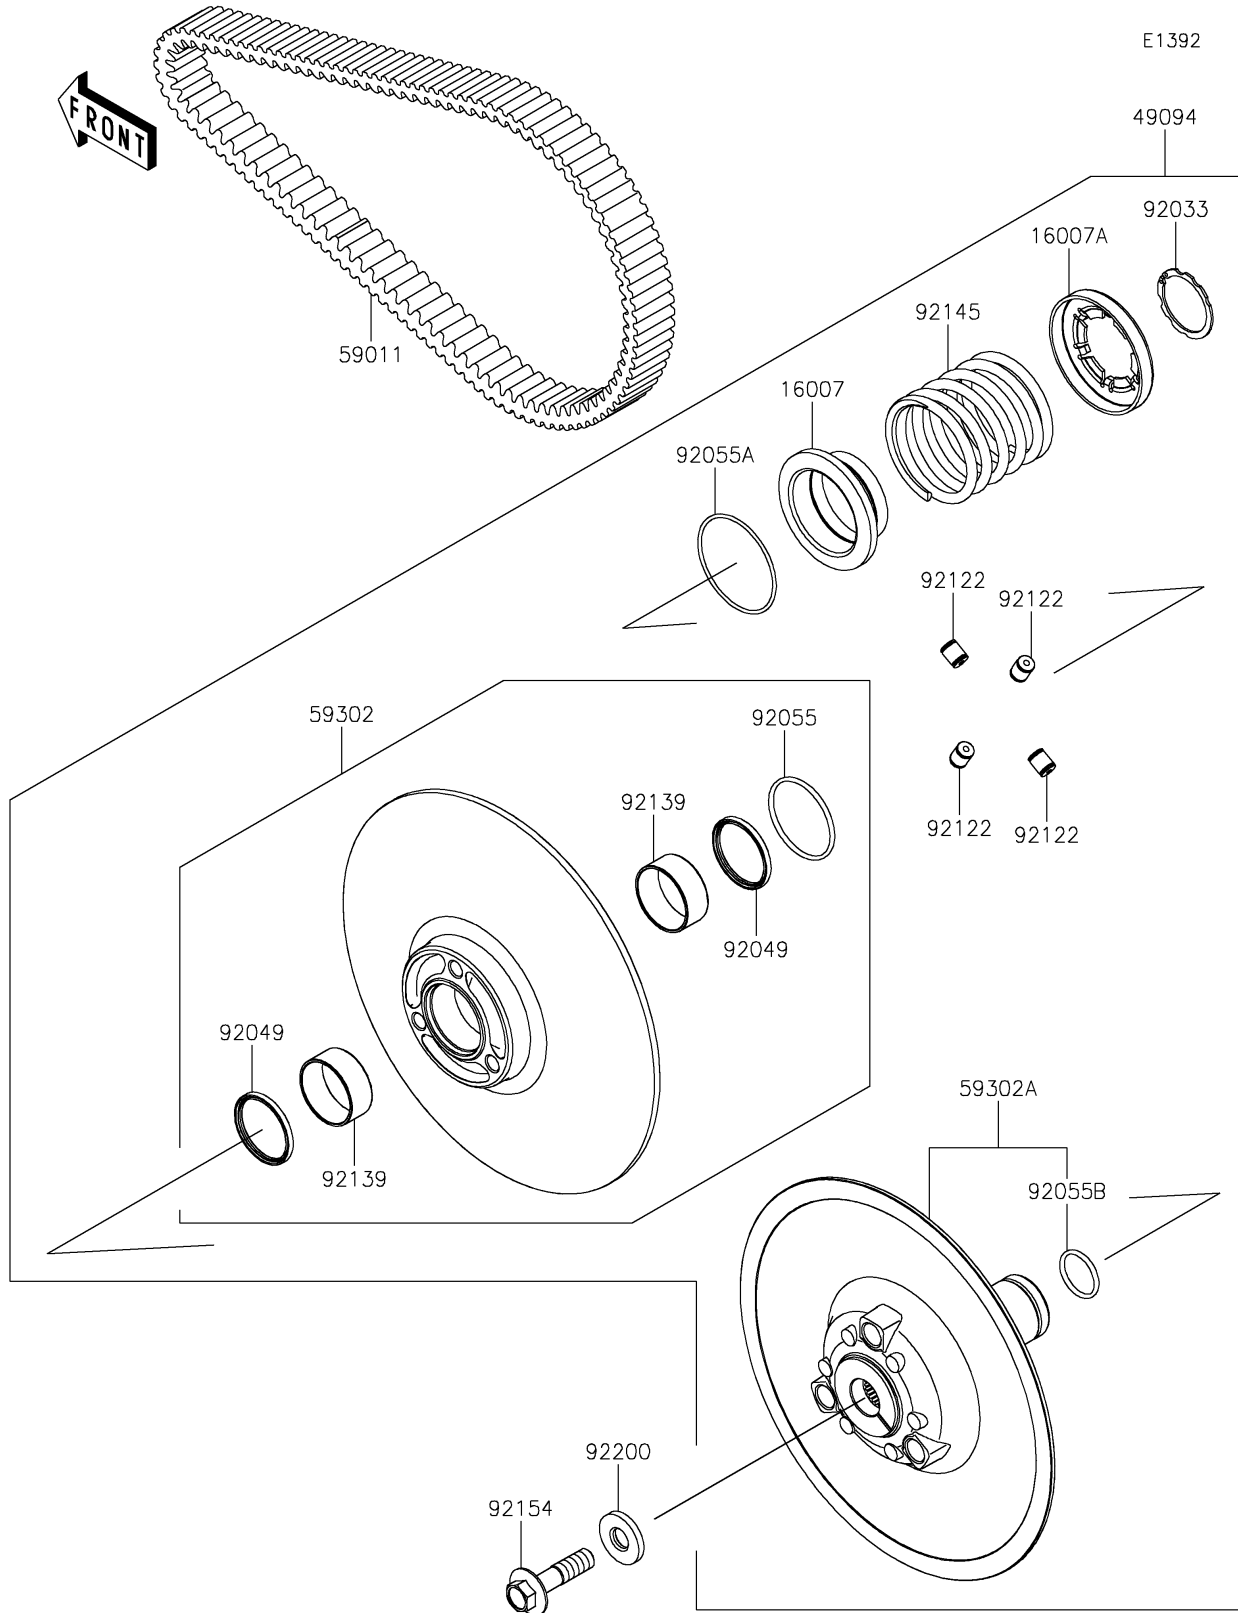

2023 Teryx KRX® 4 1000 eS Special Edition PARTS DIAGRAM

Driven Converter/Drive Belt

2023 Teryx KRX® 4 1000 eS Special Edition PARTS LIST

Driven Converter/Drive Belt

| ITEM NAME | PART NUMBER | QUANTITY |
|-------------------------------------|-------------|----------|
| SEAT-SPRING,MOVABLE (Ref # 16007) | 16007-0754 | 1 |
| SEAT-SPRING,FIXED (Ref # 16007A) | 16007-0755 | 1 |
| CONVERTER-ASSY-DRIVEN (Ref # 49094) | 49094-0107 | 1 |
| BELT,CVT (Ref # 59011) | 59011-0047 | 1 |
| SHEAVE-COMP,MOVABLE (Ref # 59302) | 59302-0104 | 1 |
| SHEAVE-COMP,FIXED (Ref # 59302A) | 59302-0109 | 1 |
| RING-SNAP,41.5MM (Ref # 92033) | 92033-0801 | 1 |
| SEAL-OIL,GD45X52X4 V1 (Ref # 92049) | 92049-0821 | 2 |
| RING-O,54.4X3.1 (Ref # 92055) | 92055-0924 | 1 |
| RING-O,68.2X2.4 (Ref # 92055A) | 92055-0925 | 1 |
| RING-O,29X3.1 (Ref # 92055B) | 92055-0926 | 1 |
| ROLLER (Ref # 92122) | 92122-0560 | 4 |
| BUSHING (Ref # 92139) | 92139-0936 | 2 |
| SPRING (Ref # 92145) | 92145-1856 | 1 |
| BOLT,14X55 (Ref # 92154) | 92154-3920 | 1 |
| WASHER (Ref # 92200) | 92200-2389 | 1 |