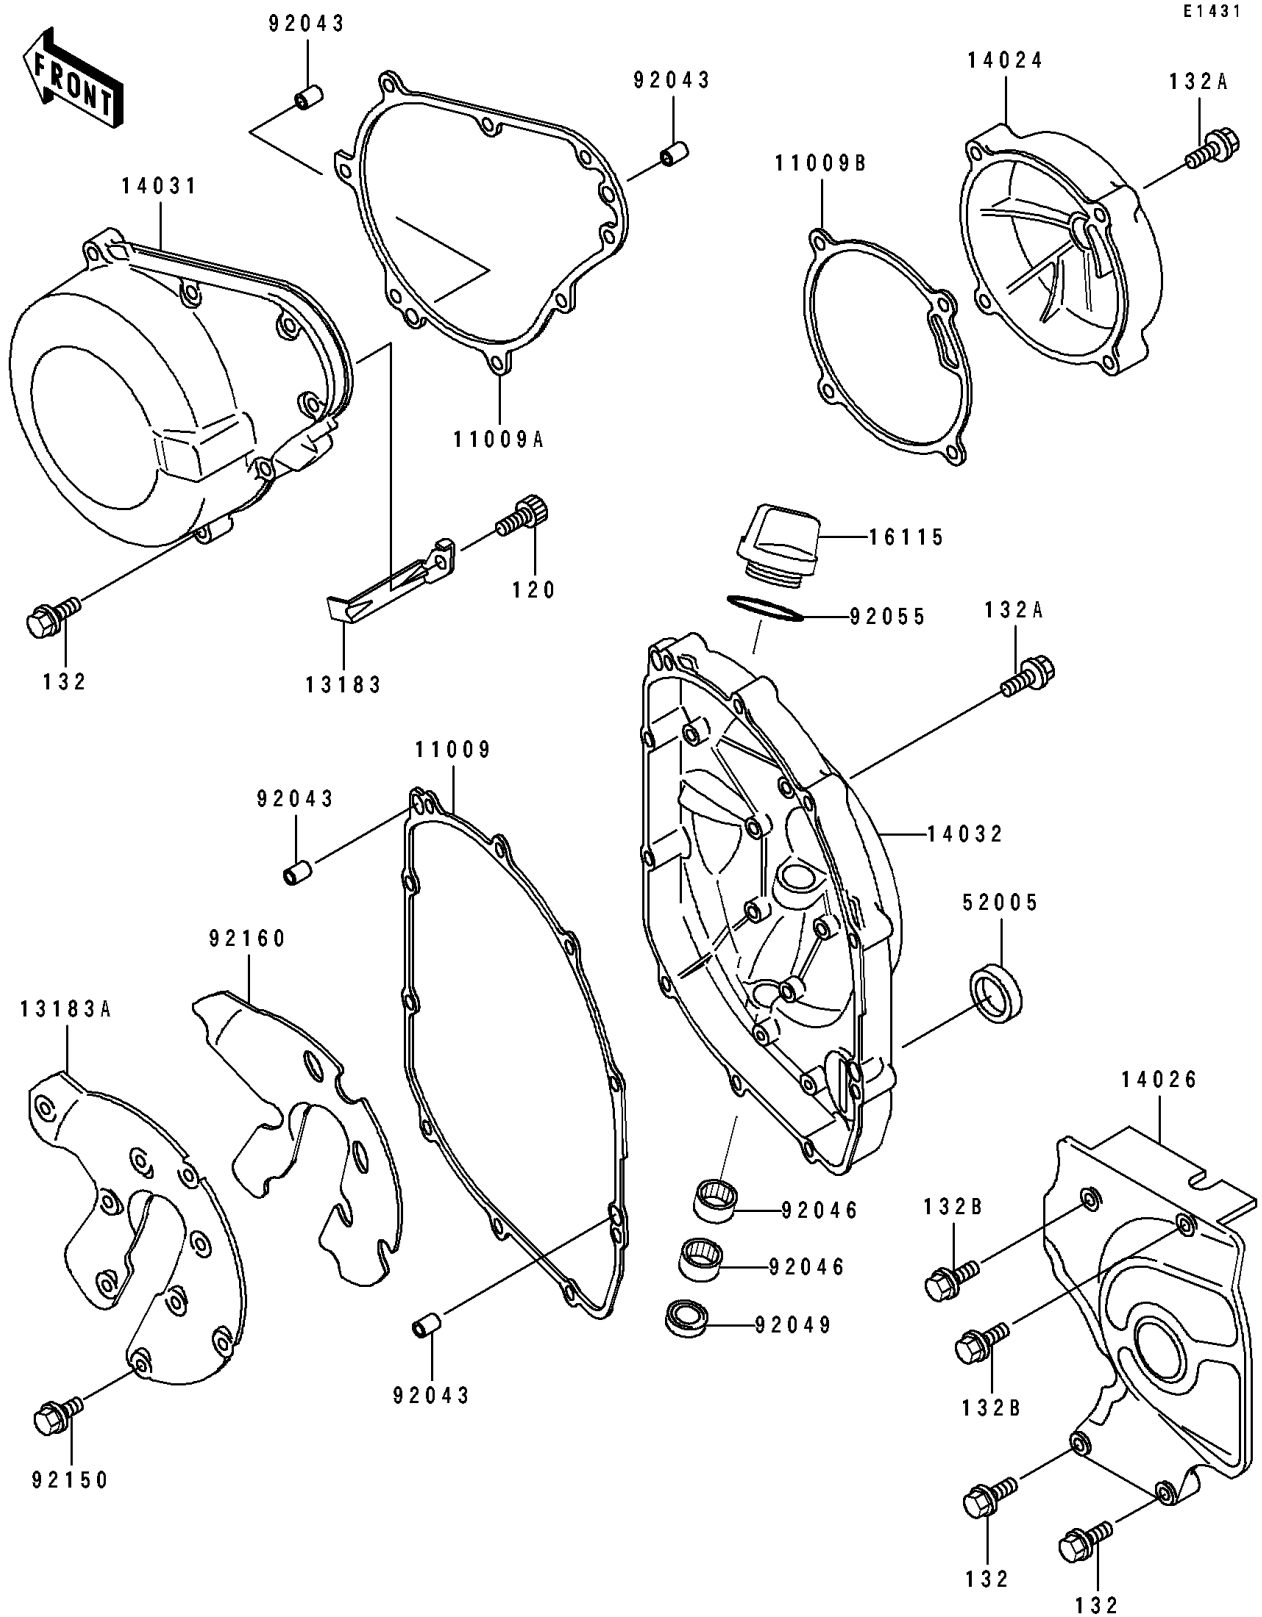

1991 Ninja® ZX™-6 PARTS DIAGRAM

Engine Cover

1991 Ninja® ZX™ -6 PARTS LIST

Engine Cover

ITEM NAME	PART NUMBER	QUANTITY
GASKET,CLUTCH COVER (Ref # 11009)	11009-1867	1
GASKET,GENERATOR COVER (Ref # 11009A)	11009-1868	1
GASKET,PULSING COVER (Ref # 11009B)	11009-1869	1
PLATE,LEAD WIRE (Ref # 13183)	13183-1529	1
PLATE (Ref # 13183A)	13183-1532	1
COVER,PULSING (Ref # 14024)	14024-1881	1
COVER-CHAIN (Ref # 14026)	14026-1160	1
COVER-GENERATOR (Ref # 14031)	14031-1247	1
COVER-CLUTCH (Ref # 14032)	14032-1286	1
CAP-OIL FILLER (Ref # 16115)	16115-1009	1
GAUGE,OIL LEVEL (Ref # 52005)	52005-1057	1
PIN,6.2X8X14 (Ref # 92043)	92043-1263	4
BEARING-NEEDLE,HK1210 (Ref # 92046)	92046-1010	2
SEAL-OIL,TB12205.5 (Ref # 92049)	92049-1271	1
RING-O,31.5X2.6 (Ref # 92055)	92055-049	1
BOLT,5X8 (Ref # 92150)	92150-1406	9
DAMPER (Ref # 92160)	92160-1195	1
BOLT-SOCKET,6X10 (Ref # 120)	120P0610	1
BOLT-FLANGED-SMALL (Ref # 132)	132G0630	10
BOLT-FLANGED-SMALL (Ref # 132A)	132G0635	14
BOLT-FLANGED-SMALL (Ref # 132B)	132G0645	2