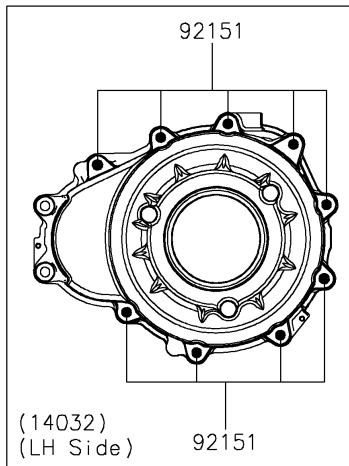

2023 Teryx KRX® 4 1000 eS Special Edition PARTS DIAGRAM

Engine Cover(s)

E1431

2023 Teryx KRX® 4 1000 eS Special Edition PARTS LIST

Engine Cover(s)

ITEM NAME	PART NUMBER	QUANTITY
GASKET,GENERATOR COVER (Ref # 11061)	11061-1304	1
GASKET,CLUTCH COVER (Ref # 11061A)	11061-1305	1
PLATE,CLUTCH COVER,BACK (Ref # 13272)	13272-2799	1
PLATE-POSITION (Ref # 14014)	14014-0556	3
COVER-GENERATOR (Ref # 14031)	14031-0639	1
COVER-CLUTCH (Ref # 14032)	14032-0646	1
COVER,GENERATOR,OUTER (Ref # 14093)	14093-0794	1
CAP-OIL FILLER (Ref # 16115)	16115-1064	1
GAUGE,OIL (Ref # 52005)	52005-0766	1
STUD,8X30 (Ref # 92004)	92004-0790	2
PIN,DOWEL,10X14 (Ref # 92043)	92043-1037	2
PIN,6.2X8X14 (Ref # 92043A)	92043-1263	2
PIN,8X14 (Ref # 92043B)	92043-1567	2
BEARING-BALL,16014CS45 (Ref # 92045)	92045-0709	1
SEAL-OIL,HTC 59X77X9 (Ref # 92049)	92049-0820	1
RING-O,37.2X1.9 (Ref # 92055)	92055-0959	1
RING-O,20X2 (Ref # 92055A)	92055-1146	1
RING-O,35.8MM (Ref # 92055B)	92055-1281	1
PLUG,COVER (Ref # 92066)	92066-0011	1
PLUG,36X7.5 (Ref # 92066A)	92066-0744	1
BOLT,8X40 (Ref # 92151)	92151-1621	11
BOLT,FLAT,8X13.6 (Ref # 92154)	92154-0978	3
WASHER,8.5X18X2.3 (Ref # 92200)	92200-1213	2
BOLT-FLANGED,10X30 (Ref # 130)	130BA1030	4
BOLT-FLANGED-SMALL,6X16 (Ref # 132)	132BA0616	5
BOLT-FLANGED-SMALL,6X30 (Ref # 132A)	132BA0630	15
CIRCLIP (Ref # 481)	481J3400	1
PIN-DOWEL,4X16 (Ref # 551)	551A0416	2