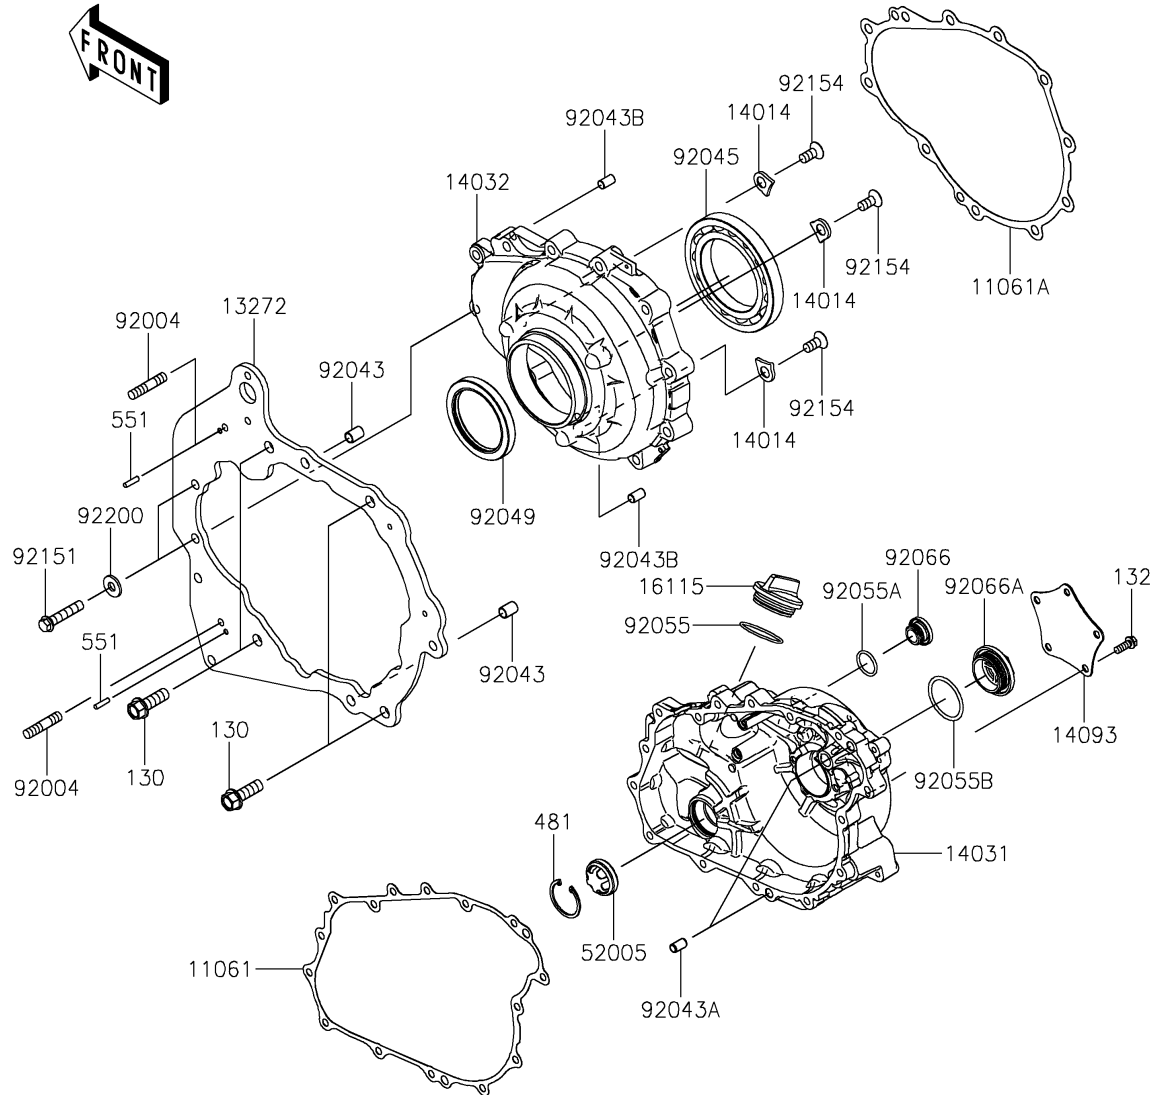

2023 Teryx KRX® 4 1000 eS Special Edition PARTS DIAGRAM

Engine Cover(s)

E1431

2023 Teryx KRX® 4 1000 eS Special Edition PARTS LIST

Engine Cover(s)

ITEM NAME	PART NUMBER	QUANTITY
GASKET,GENERATOR COVER (Ref # 11061)	11061-1304	1
GASKET,CLUTCH COVER (Ref # 11061A)	11061-1305	1
PLATE,CLUTCH COVER,BACK (Ref # 13272)	13272-2799	1
PLATE-POSITION (Ref # 14014)	14014-0556	3
COVER-GENERATOR (Ref # 14031)	14031-0639	1
COVER-CLUTCH (Ref # 14032)	14032-0646	1
COVER,GENERATOR,OUTER (Ref # 14093)	14093-0794	1
CAP-OIL FILLER (Ref # 16115)	16115-1064	1
GAUGE,OIL (Ref # 52005)	52005-0766	1
STUD,8X30 (Ref # 92004)	92004-0790	2
PIN,DOWEL,10X14 (Ref # 92043)	92043-1037	2
PIN,6.2X8X14 (Ref # 92043A)	92043-1263	2
PIN,8X14 (Ref # 92043B)	92043-1567	2
BEARING-BALL,16014CS45 (Ref # 92045)	92045-0709	1
SEAL-OIL,HTC 59X77X9 (Ref # 92049)	92049-0820	1
RING-O,37.2X1.9 (Ref # 92055)	92055-0959	1
RING-O,20X2 (Ref # 92055A)	92055-1146	1
RING-O,35.8MM (Ref # 92055B)	92055-1281	1
PLUG,COVER (Ref # 92066)	92066-0011	1
PLUG,36X7.5 (Ref # 92066A)	92066-0744	1
BOLT,8X40 (Ref # 92151)	92151-1621	11
BOLT,FLAT,8X13.6 (Ref # 92154)	92154-0978	3
WASHER,8.5X18X2.3 (Ref # 92200)	92200-1213	2
BOLT-FLANGED,10X30 (Ref # 130)	130BA1030	4
BOLT-FLANGED-SMALL,6X16 (Ref # 132)	132BA0616	5
BOLT-FLANGED-SMALL,6X30 (Ref # 132A)	132BA0630	15
CIRCLIP (Ref # 481)	481J3400	1
PIN-DOWEL,4X16 (Ref # 551)	551A0416	2