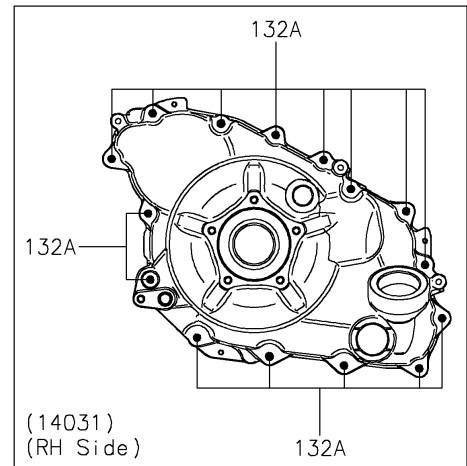

2023 Teryx KRX® 4 1000 eS Special Edition PARTS DIAGRAM

Engine Cover(s)

E1431

2023 Teryx KRX® 4 1000 eS Special Edition PARTS LIST

Engine Cover(s)

ITEM NAME	PART NUMBER	QUANTITY
GASKET,GENERATOR COVER (Ref # 11061)	11061-1304	1
GASKET,CLUTCH COVER (Ref # 11061A)	11061-1305	1
PLATE,CLUTCH COVER,BACK (Ref # 13272)	13272-2799	1
PLATE-POSITION (Ref # 14014)	14014-0556	3
COVER-GENERATOR (Ref # 14031)	14031-0639	1
COVER-CLUTCH (Ref # 14032)	14032-0646	1
COVER,GENERATOR,OUTER (Ref # 14093)	14093-0794	1
CAP-OIL FILLER (Ref # 16115)	16115-1064	1
GAUGE,OIL (Ref # 52005)	52005-0766	1
STUD,8X30 (Ref # 92004)	92004-0790	2
PIN,DOWEL,10X14 (Ref # 92043)	92043-1037	2
PIN,6.2X8X14 (Ref # 92043A)	92043-1263	2
PIN,8X14 (Ref # 92043B)	92043-1567	2
BEARING-BALL,16014CS45 (Ref # 92045)	92045-0709	1
SEAL-OIL,HTC 59X77X9 (Ref # 92049)	92049-0820	1
RING-O,37.2X1.9 (Ref # 92055)	92055-0959	1
RING-O,20X2 (Ref # 92055A)	92055-1146	1
RING-O,35.8MM (Ref # 92055B)	92055-1281	1
PLUG,COVER (Ref # 92066)	92066-0011	1
PLUG,36X7.5 (Ref # 92066A)	92066-0744	1
BOLT,8X40 (Ref # 92151)	92151-1621	11
BOLT,FLAT,8X13.6 (Ref # 92154)	92154-0978	3
WASHER,8.5X18X2.3 (Ref # 92200)	92200-1213	2
BOLT-FLANGED,10X30 (Ref # 130)	130BA1030	4
BOLT-FLANGED-SMALL,6X16 (Ref # 132)	132BA0616	5
BOLT-FLANGED-SMALL,6X30 (Ref # 132A)	132BA0630	15
CIRCLIP (Ref # 481)	481J3400	1
PIN-DOWEL,4X16 (Ref # 551)	551A0416	2