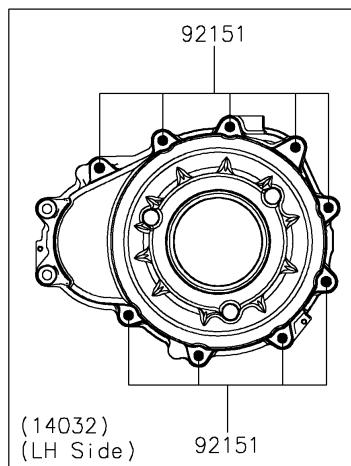

2023 TERYX® KRX4™ 1000 eS SPECIAL EDITION PARTS DIAGRAM

Engine Cover(s)

E1431

2023 TERYX® KRX4™ 1000 eS SPECIAL EDITION PARTS LIST

Engine Cover(s)

ITEM NAME	PART NUMBER	QUANTITY
GASKET,GENERATOR COVER (Ref # 11061)	11061-1304	1
GASKET,CLUTCH COVER (Ref # 11061A)	11061-1305	1
PLATE,CLUTCH COVER,BACK (Ref # 13272)	13272-2799	1
PLATE-POSITION (Ref # 14014)	14014-0556	3
COVER-GENERATOR (Ref # 14031)	14031-0639	1
COVER-CLUTCH (Ref # 14032)	14032-0646	1
COVER,GENERATOR,OUTER (Ref # 14093)	14093-0794	1
CAP-OIL FILLER (Ref # 16115)	16115-1064	1
GAUGE,OIL (Ref # 52005)	52005-0766	1
STUD,8X30 (Ref # 92004)	92004-0790	2
PIN,DOWEL,10X14 (Ref # 92043)	92043-1037	2
PIN,6.2X8X14 (Ref # 92043A)	92043-1263	2
PIN,8X14 (Ref # 92043B)	92043-1567	2
BEARING-BALL,16014CS45 (Ref # 92045)	92045-0709	1
SEAL-OIL,HTC 59X77X9 (Ref # 92049)	92049-0820	1
RING-O,37.2X1.9 (Ref # 92055)	92055-0959	1
RING-O,20X2 (Ref # 92055A)	92055-1146	1
RING-O,35.8MM (Ref # 92055B)	92055-1281	1
PLUG,COVER (Ref # 92066)	92066-0011	1
PLUG,36X7.5 (Ref # 92066A)	92066-0744	1
BOLT,8X40 (Ref # 92151)	92151-1621	11
BOLT,FLAT,8X13.6 (Ref # 92154)	92154-0978	3
WASHER,8.5X18X2.3 (Ref # 92200)	92200-1213	2
BOLT-FLANGED,10X30 (Ref # 130)	130BA1030	4
BOLT-FLANGED-SMALL,6X16 (Ref # 132)	132BA0616	5
BOLT-FLANGED-SMALL,6X30 (Ref # 132A)	132BA0630	15
CIRCLIP (Ref # 481)	481J3400	1
PIN-DOWEL,4X16 (Ref # 551)	551A0416	2