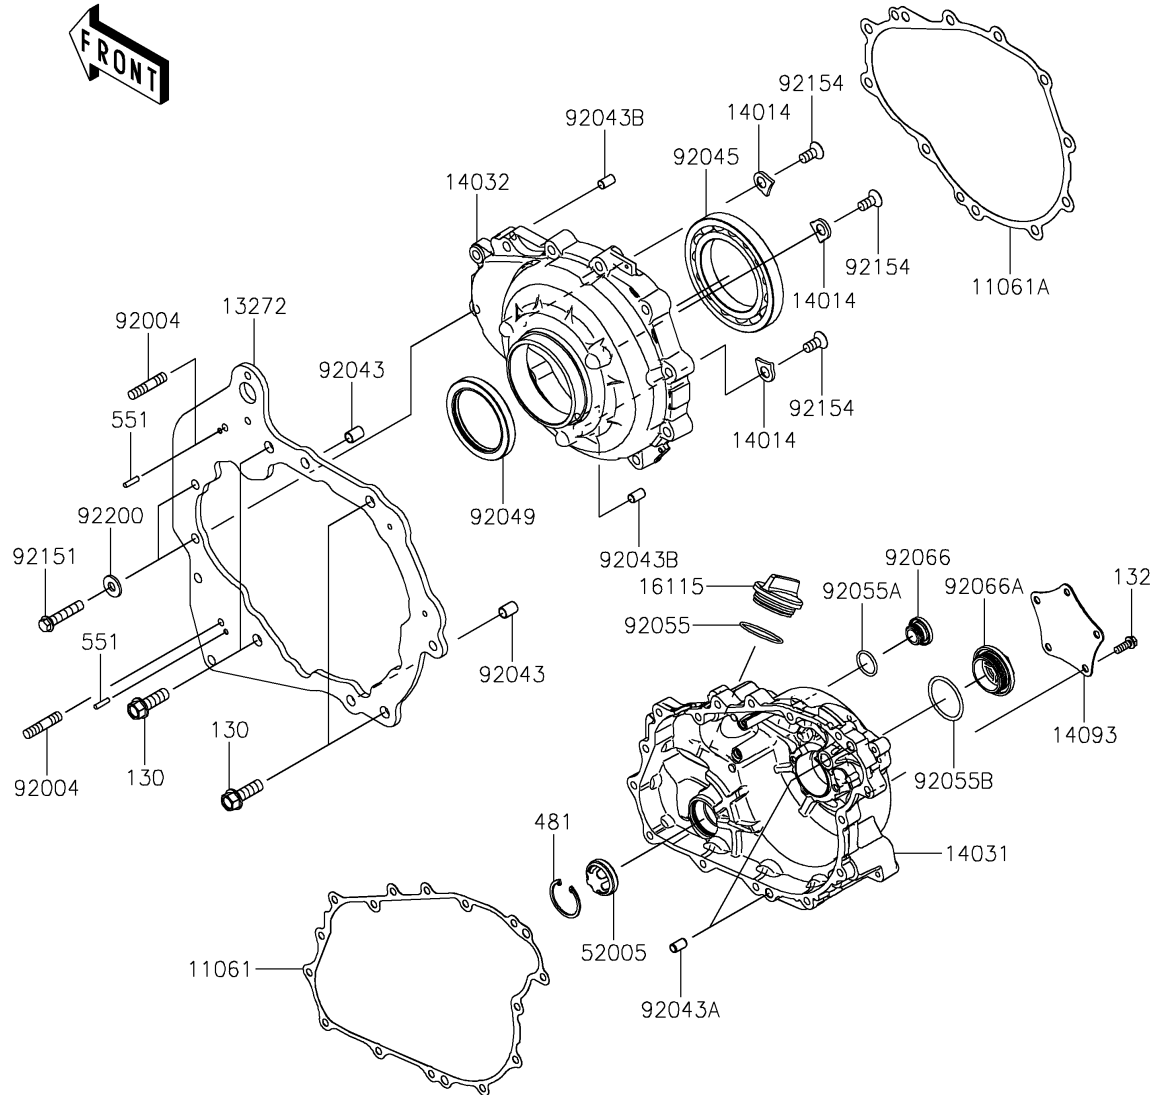

2023 TERYX® KRX4™ 1000 eS SPECIAL EDITION PARTS DIAGRAM

Engine Cover(s)

E1431

2023 TERYX® KRX4™ 1000 eS SPECIAL EDITION PARTS LIST

Engine Cover(s)

ITEM NAME	PART NUMBER	QUANTITY
GASKET,GENERATOR COVER (Ref # 11061)	11061-1304	1
GASKET,CLUTCH COVER (Ref # 11061A)	11061-1305	1
PLATE,CLUTCH COVER,BACK (Ref # 13272)	13272-2799	1
PLATE-POSITION (Ref # 14014)	14014-0556	3
COVER-GENERATOR (Ref # 14031)	14031-0639	1
COVER-CLUTCH (Ref # 14032)	14032-0646	1
COVER,GENERATOR,OUTER (Ref # 14093)	14093-0794	1
CAP-OIL FILLER (Ref # 16115)	16115-1064	1
GAUGE,OIL (Ref # 52005)	52005-0766	1
STUD,8X30 (Ref # 92004)	92004-0790	2
PIN,DOWEL,10X14 (Ref # 92043)	92043-1037	2
PIN,6.2X8X14 (Ref # 92043A)	92043-1263	2
PIN,8X14 (Ref # 92043B)	92043-1567	2
BEARING-BALL,16014CS45 (Ref # 92045)	92045-0709	1
SEAL-OIL,HTC 59X77X9 (Ref # 92049)	92049-0820	1
RING-O,37.2X1.9 (Ref # 92055)	92055-0959	1
RING-O,20X2 (Ref # 92055A)	92055-1146	1
RING-O,35.8MM (Ref # 92055B)	92055-1281	1
PLUG,COVER (Ref # 92066)	92066-0011	1
PLUG,36X7.5 (Ref # 92066A)	92066-0744	1
BOLT,8X40 (Ref # 92151)	92151-1621	11
BOLT,FLAT,8X13.6 (Ref # 92154)	92154-0978	3
WASHER,8.5X18X2.3 (Ref # 92200)	92200-1213	2
BOLT-FLANGED,10X30 (Ref # 130)	130BA1030	4
BOLT-FLANGED-SMALL,6X16 (Ref # 132)	132BA0616	5
BOLT-FLANGED-SMALL,6X30 (Ref # 132A)	132BA0630	15
CIRCLIP (Ref # 481)	481J3400	1
PIN-DOWEL,4X16 (Ref # 551)	551A0416	2