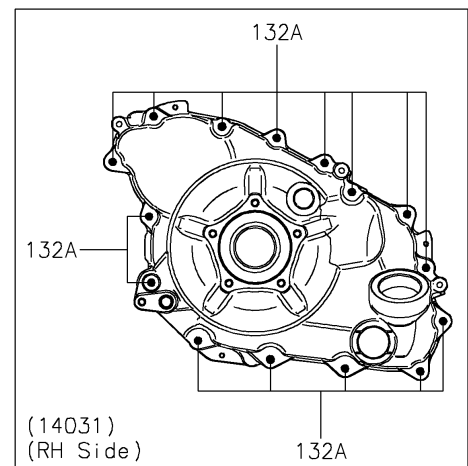

2023 TERYX® KRX4™ 1000 eS SPECIAL EDITION PARTS DIAGRAM

Engine Cover(s)

E1431

2023 TERYX® KRX4™ 1000 eS SPECIAL EDITION PARTS LIST

Engine Cover(s)

ITEM NAME	PART NUMBER	QUANTITY
GASKET,GENERATOR COVER (Ref # 11061)	11061-1304	1
GASKET,CLUTCH COVER (Ref # 11061A)	11061-1305	1
PLATE,CLUTCH COVER,BACK (Ref # 13272)	13272-2799	1
PLATE-POSITION (Ref # 14014)	14014-0556	3
COVER-GENERATOR (Ref # 14031)	14031-0639	1
COVER-CLUTCH (Ref # 14032)	14032-0646	1
COVER,GENERATOR,OUTER (Ref # 14093)	14093-0794	1
CAP-OIL FILLER (Ref # 16115)	16115-1064	1
GAUGE,OIL (Ref # 52005)	52005-0766	1
STUD,8X30 (Ref # 92004)	92004-0790	2
PIN,DOWEL,10X14 (Ref # 92043)	92043-1037	2
PIN,6.2X8X14 (Ref # 92043A)	92043-1263	2
PIN,8X14 (Ref # 92043B)	92043-1567	2
BEARING-BALL,16014CS45 (Ref # 92045)	92045-0709	1
SEAL-OIL,HTC 59X77X9 (Ref # 92049)	92049-0820	1
RING-O,37.2X1.9 (Ref # 92055)	92055-0959	1
RING-O,20X2 (Ref # 92055A)	92055-1146	1
RING-O,35.8MM (Ref # 92055B)	92055-1281	1
PLUG,COVER (Ref # 92066)	92066-0011	1
PLUG,36X7.5 (Ref # 92066A)	92066-0744	1
BOLT,8X40 (Ref # 92151)	92151-1621	11
BOLT,FLAT,8X13.6 (Ref # 92154)	92154-0978	3
WASHER,8.5X18X2.3 (Ref # 92200)	92200-1213	2
BOLT-FLANGED,10X30 (Ref # 130)	130BA1030	4
BOLT-FLANGED-SMALL,6X16 (Ref # 132)	132BA0616	5
BOLT-FLANGED-SMALL,6X30 (Ref # 132A)	132BA0630	15
CIRCLIP (Ref # 481)	481J3400	1
PIN-DOWEL,4X16 (Ref # 551)	551A0416	2