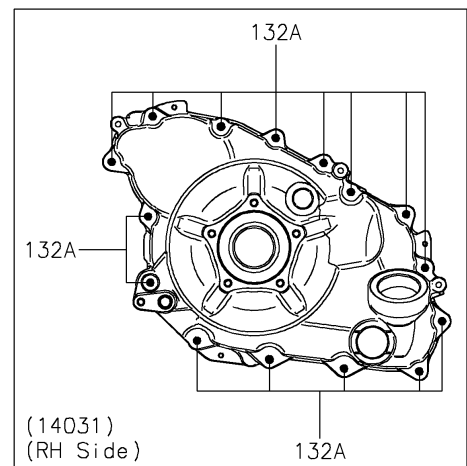

2024 Teryx KRX® 4 1000 eS Special Edition PARTS DIAGRAM

Engine Cover(s)

E1431

2024 Teryx KRX® 4 1000 eS Special Edition PARTS LIST

Engine Cover(s)

ITEM NAME	PART NUMBER	QUANTITY
GASKET,GENERATOR COVER (Ref # 11061)	11061-1304	1
GASKET,CLUTCH COVER (Ref # 11061A)	11061-1305	1
PLATE,CLUTCH COVER,BACK (Ref # 13272)	13272-2799	1
PLATE-POSITION (Ref # 14014)	14014-0556	3
COVER-GENERATOR (Ref # 14031)	14031-0639	1
COVER-CLUTCH (Ref # 14032)	14032-0646	1
COVER,GENERATOR,OUTER (Ref # 14093)	14093-0794	1
CAP-OIL FILLER (Ref # 16115)	16115-1064	1
GAUGE,OIL (Ref # 52005)	52005-0766	1
STUD,8X30 (Ref # 92004)	92004-0790	2
PIN,DOWEL,10X14 (Ref # 92043)	92043-1037	2
PIN,6.2X8X14 (Ref # 92043A)	92043-1263	2
PIN,8X14 (Ref # 92043B)	92043-1567	2
BEARING-BALL,16014CS45 (Ref # 92045)	92045-0709	1
SEAL-OIL,HTC 59X77X9 (Ref # 92049)	92049-0820	1
RING-O,37.2X1.9 (Ref # 92055)	92055-0959	1
RING-O,20X2 (Ref # 92055A)	92055-1146	1
RING-O,35.8MM (Ref # 92055B)	92055-1281	1
PLUG,COVER (Ref # 92066)	92066-0011	1
PLUG,36X7.5 (Ref # 92066A)	92066-0744	1
BOLT,8X40 (Ref # 92151)	92151-1621	11
BOLT,FLAT,8X13.6 (Ref # 92154)	92154-0978	3
WASHER,8.5X18X2.3 (Ref # 92200)	92200-1213	2
BOLT-FLANGED,10X30 (Ref # 130)	130BA1030	4
BOLT-FLANGED-SMALL,6X16 (Ref # 132)	132BA0616	5
BOLT-FLANGED-SMALL,6X30 (Ref # 132A)	132BA0630	15
CIRCLIP (Ref # 481)	481J3400	1
PIN-DOWEL,4X16 (Ref # 551)	551A0416	2