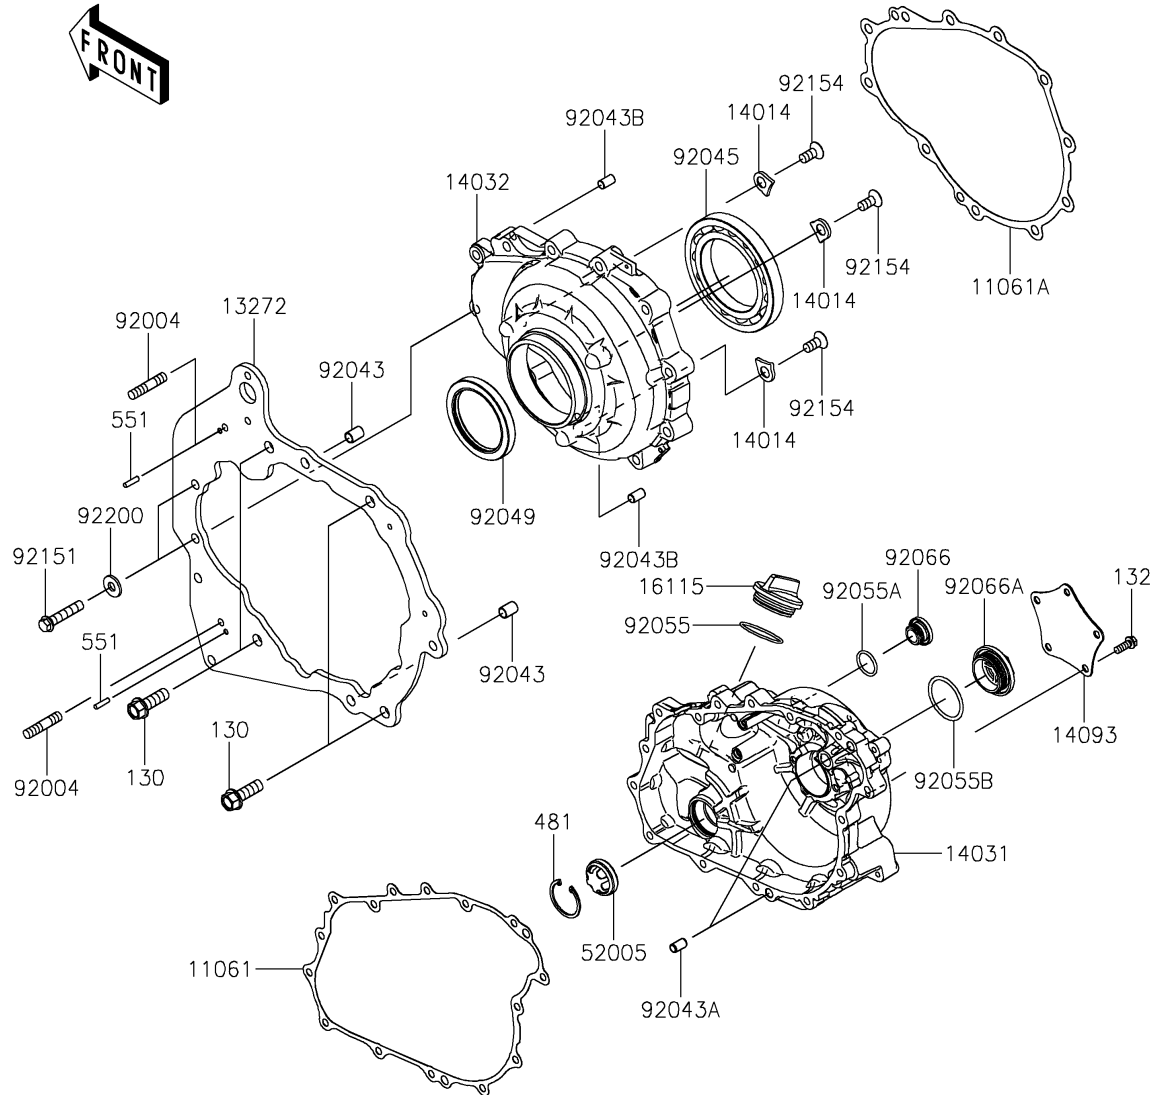

2024 Teryx KRX® 4 1000 eS Special Edition PARTS DIAGRAM

Engine Cover(s)

E1431

2024 Teryx KRX® 4 1000 eS Special Edition PARTS LIST

Engine Cover(s)

ITEM NAME	PART NUMBER	QUANTITY
GASKET,GENERATOR COVER (Ref # 11061)	11061-1304	1
GASKET,CLUTCH COVER (Ref # 11061A)	11061-1305	1
PLATE,CLUTCH COVER,BACK (Ref # 13272)	13272-2799	1
PLATE-POSITION (Ref # 14014)	14014-0556	3
COVER-GENERATOR (Ref # 14031)	14031-0639	1
COVER-CLUTCH (Ref # 14032)	14032-0646	1
COVER,GENERATOR,OUTER (Ref # 14093)	14093-0794	1
CAP-OIL FILLER (Ref # 16115)	16115-1064	1
GAUGE,OIL (Ref # 52005)	52005-0766	1
STUD,8X30 (Ref # 92004)	92004-0790	2
PIN,DOWEL,10X14 (Ref # 92043)	92043-1037	2
PIN,6.2X8X14 (Ref # 92043A)	92043-1263	2
PIN,8X14 (Ref # 92043B)	92043-1567	2
BEARING-BALL,16014CS45 (Ref # 92045)	92045-0709	1
SEAL-OIL,HTC 59X77X9 (Ref # 92049)	92049-0820	1
RING-O,37.2X1.9 (Ref # 92055)	92055-0959	1
RING-O,20X2 (Ref # 92055A)	92055-1146	1
RING-O,35.8MM (Ref # 92055B)	92055-1281	1
PLUG,COVER (Ref # 92066)	92066-0011	1
PLUG,36X7.5 (Ref # 92066A)	92066-0744	1
BOLT,8X40 (Ref # 92151)	92151-1621	11
BOLT,FLAT,8X13.6 (Ref # 92154)	92154-0978	3
WASHER,8.5X18X2.3 (Ref # 92200)	92200-1213	2
BOLT-FLANGED,10X30 (Ref # 130)	130BA1030	4
BOLT-FLANGED-SMALL,6X16 (Ref # 132)	132BA0616	5
BOLT-FLANGED-SMALL,6X30 (Ref # 132A)	132BA0630	15
CIRCLIP (Ref # 481)	481J3400	1
PIN-DOWEL,4X16 (Ref # 551)	551A0416	2