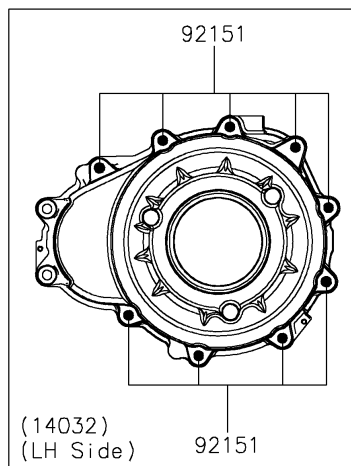

2024 Teryx KRX® 4 1000 eS Special Edition PARTS DIAGRAM

Engine Cover(s)

E1431

2024 Teryx KRX® 4 1000 eS Special Edition PARTS LIST

Engine Cover(s)

ITEM NAME	PART NUMBER	QUANTITY
GASKET,GENERATOR COVER (Ref # 11061)	11061-1304	1
GASKET,CLUTCH COVER (Ref # 11061A)	11061-1305	1
PLATE,CLUTCH COVER,BACK (Ref # 13272)	13272-2799	1
PLATE-POSITION (Ref # 14014)	14014-0556	3
COVER-GENERATOR (Ref # 14031)	14031-0639	1
COVER-CLUTCH (Ref # 14032)	14032-0646	1
COVER,GENERATOR,OUTER (Ref # 14093)	14093-0794	1
CAP-OIL FILLER (Ref # 16115)	16115-1064	1
GAUGE,OIL (Ref # 52005)	52005-0766	1
STUD,8X30 (Ref # 92004)	92004-0790	2
PIN,DOWEL,10X14 (Ref # 92043)	92043-1037	2
PIN,6.2X8X14 (Ref # 92043A)	92043-1263	2
PIN,8X14 (Ref # 92043B)	92043-1567	2
BEARING-BALL,16014CS45 (Ref # 92045)	92045-0709	1
SEAL-OIL,HTC 59X77X9 (Ref # 92049)	92049-0820	1
RING-O,37.2X1.9 (Ref # 92055)	92055-0959	1
RING-O,20X2 (Ref # 92055A)	92055-1146	1
RING-O,35.8MM (Ref # 92055B)	92055-1281	1
PLUG,COVER (Ref # 92066)	92066-0011	1
PLUG,36X7.5 (Ref # 92066A)	92066-0744	1
BOLT,8X40 (Ref # 92151)	92151-1621	11
BOLT,FLAT,8X13.6 (Ref # 92154)	92154-0978	3
WASHER,8.5X18X2.3 (Ref # 92200)	92200-1213	2
BOLT-FLANGED,10X30 (Ref # 130)	130BA1030	4
BOLT-FLANGED-SMALL,6X16 (Ref # 132)	132BA0616	5
BOLT-FLANGED-SMALL,6X30 (Ref # 132A)	132BA0630	15
CIRCLIP (Ref # 481)	481J3400	1
PIN-DOWEL,4X16 (Ref # 551)	551A0416	2