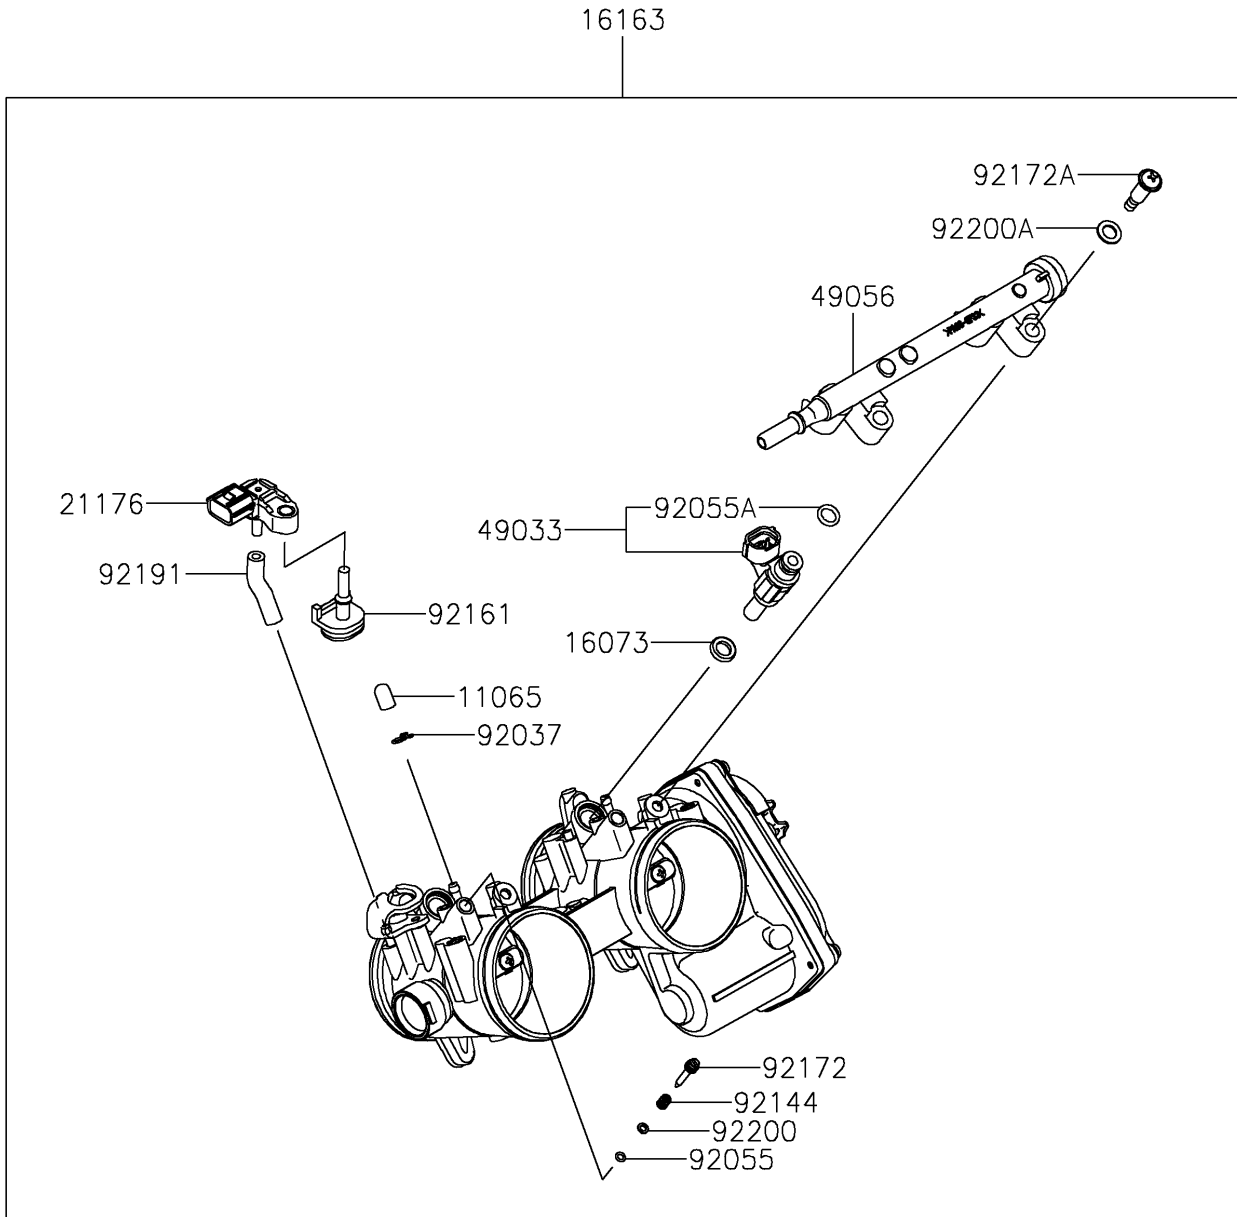

2024 TERYX[®] KRX4[™] 1000 SE eS PARTS DIAGRAM

Throttle

E1510

2024 TERYX® KRX4™ 1000 SE eS PARTS LIST

Throttle

ITEM NAME	PART NUMBER	QUANTITY
CAP (Ref # 11065)	11065-0072	2
INSULATOR (Ref # 16073)	16073-0848	2
THROTTLE-ASSY (Ref # 16163)	16163-0991	1
SENSOR,PRESSURE (Ref # 21176)	21176-0906	1
NOZZLE-INJECTION (Ref # 49033)	49033-0040	2
PIPE-INJECTION (Ref # 49056)	49056-0564	1
CLAMP,TUBE (Ref # 92037)	92037-1124	2
RING-O (Ref # 92055)	92055-0840	2
RING-O,INJECTION NOZZLE (Ref # 92055A)	92055-0937	2
SPRING,THROTTLE STOP SCREW (Ref # 92144)	92144-1674	2
DAMPER (Ref # 92161)	92161-0673	1
SCREW (Ref # 92172)	92172-0156	2
SCREW,PIPE INJECTION (Ref # 92172A)	92172-0828	2
TUBE,3.2X7.4X40 (Ref # 92191)	92191-1551	1
WASHER,PILOT AIR SCREW (Ref # 92200)	92200-1564	2
WASHER (Ref # 92200A)	92200-3807	2