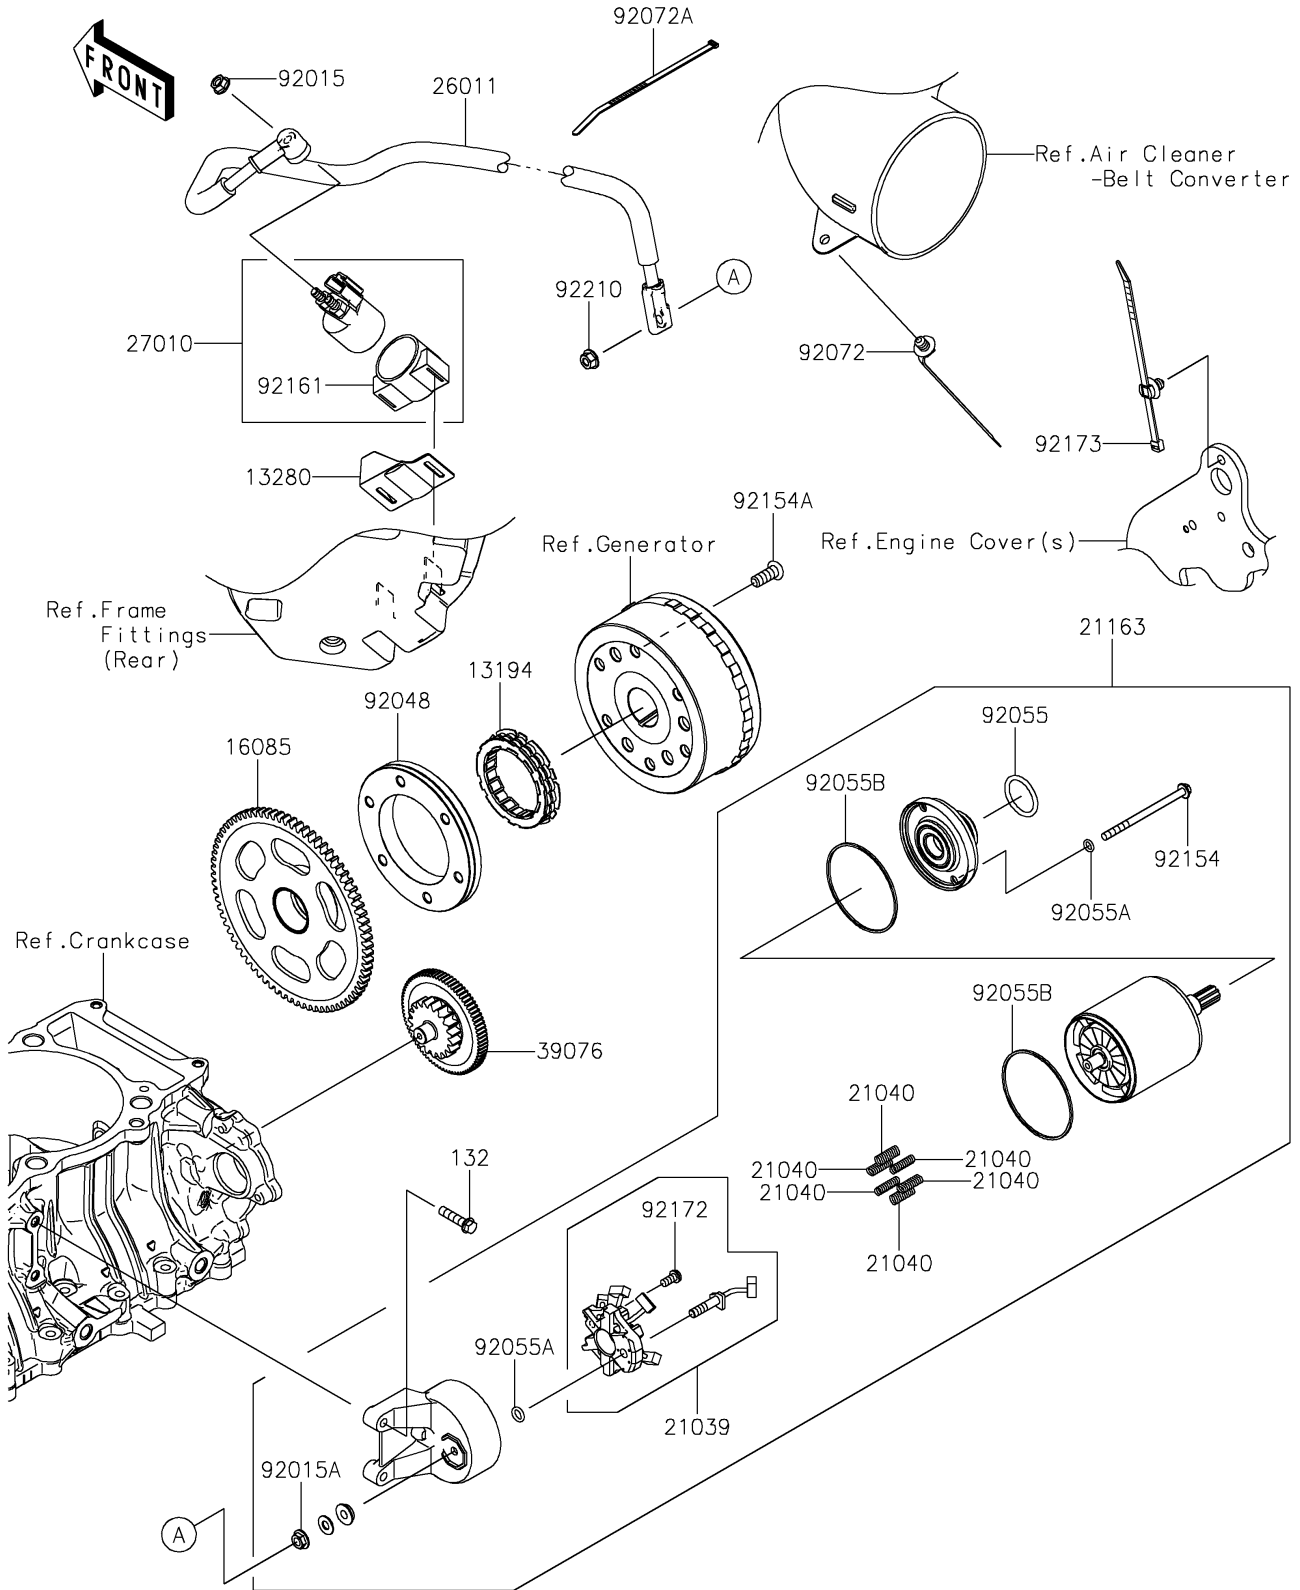

2023 Teryx KRX® 4 1000 eS Special Edition PARTS DIAGRAM

Starter Motor

E1840

2023 Teryx KRX® 4 1000 eS Special Edition PARTS LIST

Starter Motor

ITEM NAME	PART NUMBER	QUANTITY
CLUTCH-ONEWAY (Ref # 13194)	13194-0021	1
HOLDER,MAGNETIC SWITCH (Ref # 13280)	13280-0973	1
GEAR,76T (Ref # 16085)	16085-0691	1
BRUSH (Ref # 21039)	21039-0009	1
SPRING-BRUSH (Ref # 21040)	21040-0003	6
STARTER-ELECTRIC (Ref # 21163)	21163-0786	1
WIRE-LEAD (Ref # 26011)	26011-1914	1
SWITCH,MAGNETIC (Ref # 27010)	27010-0766	1
LIMITER (Ref # 39076)	39076-0039	1
NUT,FLANGED,6MM (Ref # 92015)	92015-1367	1
NUT,STARTER MOTOR (Ref # 92015A)	92015-1476	1
RACE (Ref # 92048)	92048-0041	1
RING-O (Ref # 92055)	92055-1276	1
RING-O,4.5X2.0 (Ref # 92055A)	92055-1370	3
RING-O,STARTER MOTOR (Ref # 92055B)	92055-1381	2
BAND,OS170-FT7(BLACK) (Ref # 92072)	92072-1414	1
BAND,L=292.1 (Ref # 92072A)	92072-3509	1
BOLT (Ref # 92154)	92154-0265	2
BOLT,TORX,8X20 (Ref # 92154A)	92154-0421	6
DAMPER,MAGNETIC SWITCH (Ref # 92161)	92161-1722	1
SCREW (Ref # 92172)	92172-0334	1
CLAMP (Ref # 92173)	92173-2188	1
NUT,6MM (Ref # 92210)	92210-0188	1
BOLT-FLANGED-SMALL,6X25 (Ref # 132)	132BA0625	2