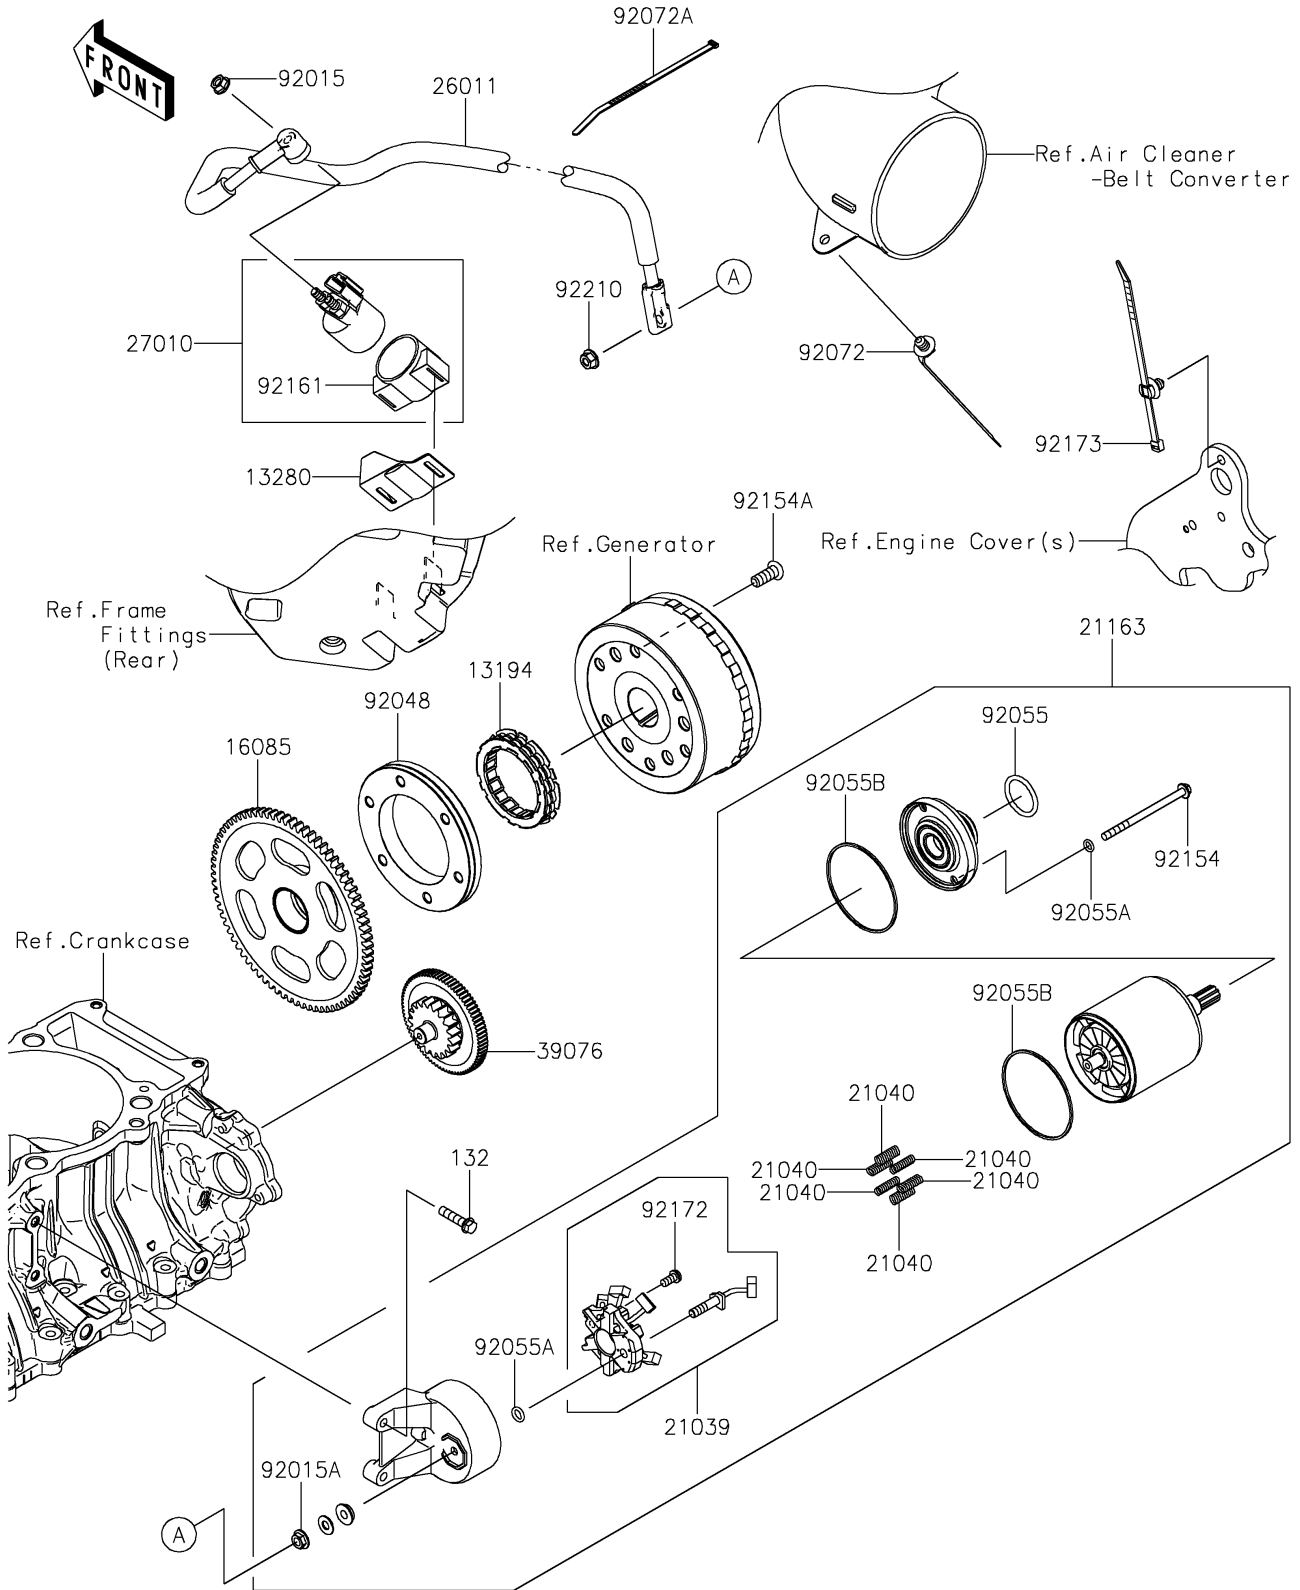

2024 Teryx KRX® 4 1000 eS Special Edition PARTS DIAGRAM

Starter Motor

E1840

2024 Teryx KRX® 4 1000 eS Special Edition PARTS LIST

Starter Motor

ITEM NAME	PART NUMBER	QUANTITY
CLUTCH-ONEWAY (Ref # 13194)	13194-0021	1
HOLDER,MAGNETIC SWITCH (Ref # 13280)	13280-0973	1
GEAR,76T (Ref # 16085)	16085-0691	1
BRUSH (Ref # 21039)	21039-0009	1
SPRING-BRUSH (Ref # 21040)	21040-0003	6
STARTER-ELECTRIC (Ref # 21163)	21163-0786	1
WIRE-LEAD (Ref # 26011)	26011-1914	1
SWITCH,MAGNETIC (Ref # 27010)	27010-0766	1
LIMITER (Ref # 39076)	39076-0039	1
NUT,FLANGED,6MM (Ref # 92015)	92015-1367	1
NUT,STARTER MOTOR (Ref # 92015A)	92015-1476	1
RACE (Ref # 92048)	92048-0041	1
RING-O (Ref # 92055)	92055-1276	1
RING-O,4.5X2.0 (Ref # 92055A)	92055-1370	3
RING-O,STARTER MOTOR (Ref # 92055B)	92055-1381	2
BAND,OS170-FT7(BLACK) (Ref # 92072)	92072-1414	1
BAND,L=292.1 (Ref # 92072A)	92072-3509	1
BOLT (Ref # 92154)	92154-0265	2
BOLT,TORX,8X20 (Ref # 92154A)	92154-0421	6
DAMPER,MAGNETIC SWITCH (Ref # 92161)	92161-1722	1
SCREW (Ref # 92172)	92172-0334	1
CLAMP (Ref # 92173)	92173-2188	1
NUT,6MM (Ref # 92210)	92210-0188	1
BOLT-FLANGED-SMALL,6X25 (Ref # 132)	132BA0625	2