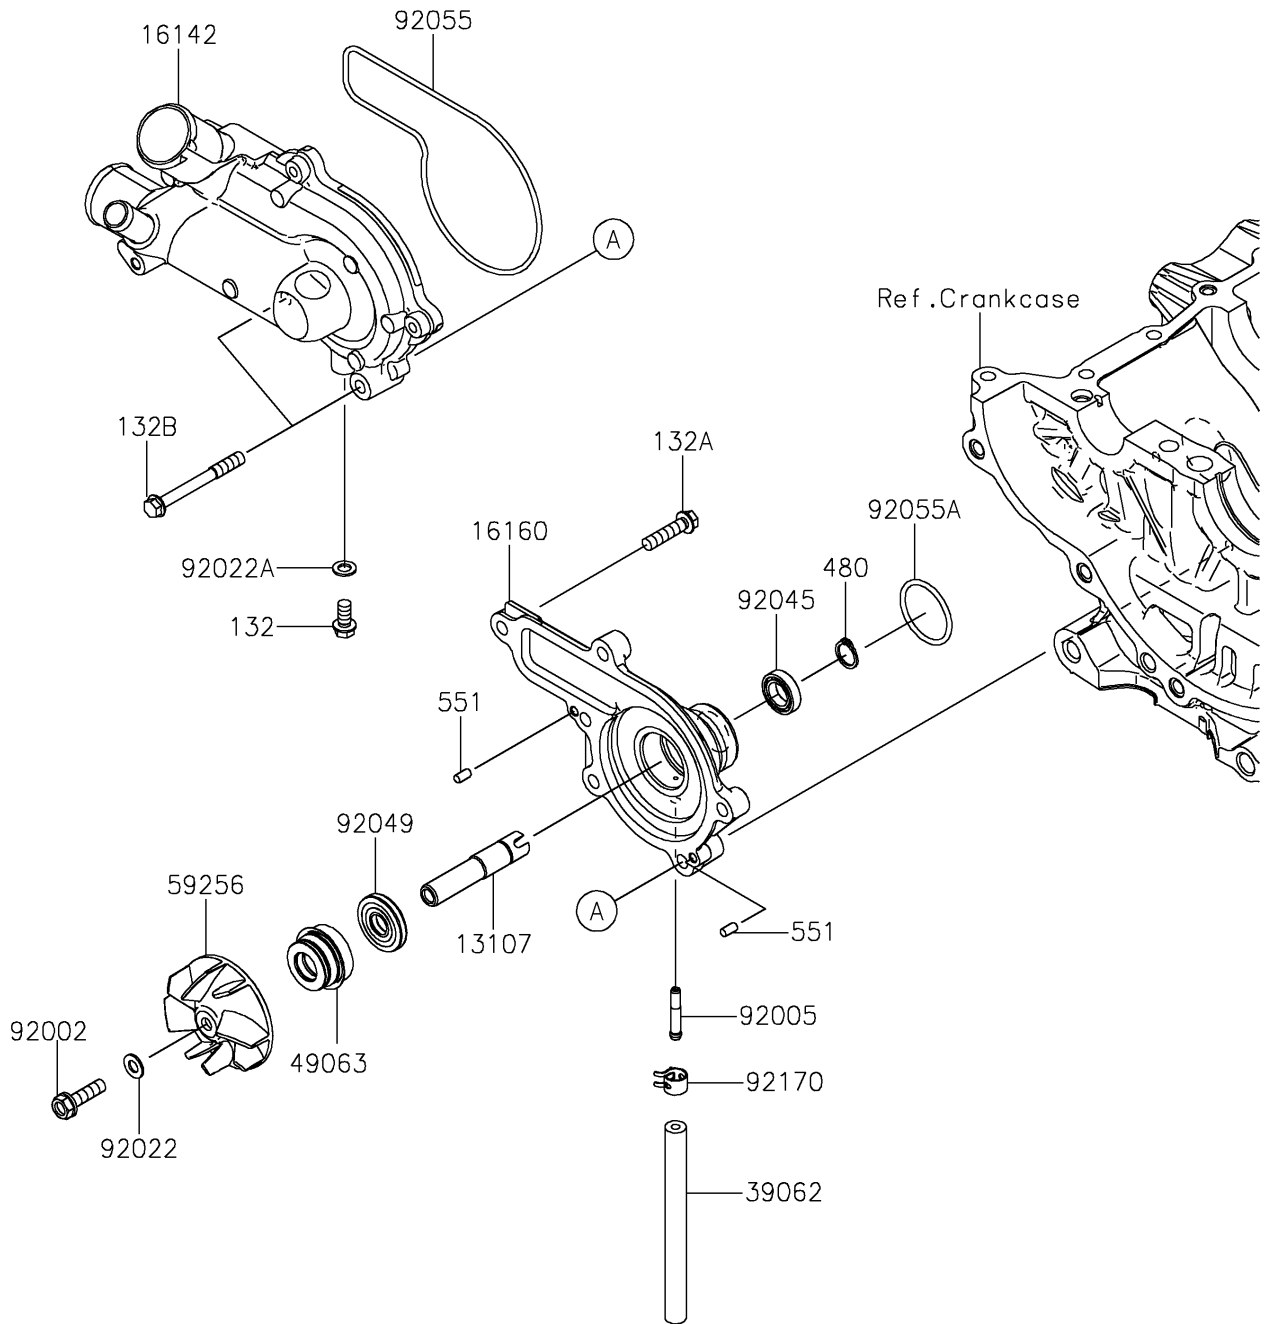

2024 TERYX® KRX4™ 1000 SE eS PARTS DIAGRAM

Water Pump

E3031

2024 TERYX® KRX4™ 1000 SE eS PARTS LIST

Water Pump

ITEM NAME	PART NUMBER	QUANTITY
SHAFT,WATER PUMP BODY (Ref # 13107)	13107-0894	1
COVER-PUMP,WATER (Ref # 16142)	16142-0756	1
BODY,WATER PUMP (Ref # 16160)	16160-0833	1
HOSE-COOLING,4X10X110 (Ref # 39062)	39062-0847	1
SEAL-MECHANICAL (Ref # 49063)	49063-1055	1
IMPELLER (Ref # 59256)	59256-0017	1
BOLT,6X22 (Ref # 92002)	92002-1154	1
FITTING (Ref # 92005)	92005-1264	1
WASHER,6.1X12X1 (Ref # 92022)	92022-077	1
WASHER,6.2X11X1 (Ref # 92022A)	92022-304	1
BEARING-BALL,6801P (Ref # 92045)	92045-0918	1
SEAL-OIL (Ref # 92049)	92049-0778	1
RING-O,WATER PUMP COVER (Ref # 92055)	92055-0921	1
RING-O,28.7X2.4 (Ref # 92055A)	92055-0922	1
CLAMP (Ref # 92170)	92170-1493	1
BOLT-FLANGED-SMALL,6X12 (Ref # 132)	132BA0612	1
BOLT-FLANGED-SMALL,6X25 (Ref # 132A)	132BA0625	4
BOLT-FLANGED-SMALL,6X55 (Ref # 132B)	132BA0655	2
CIRCLIP-TYPE-C,12MM (Ref # 480)	480J1200	1
PIN-DOWEL,4X8 (Ref # 551)	551A0408	2