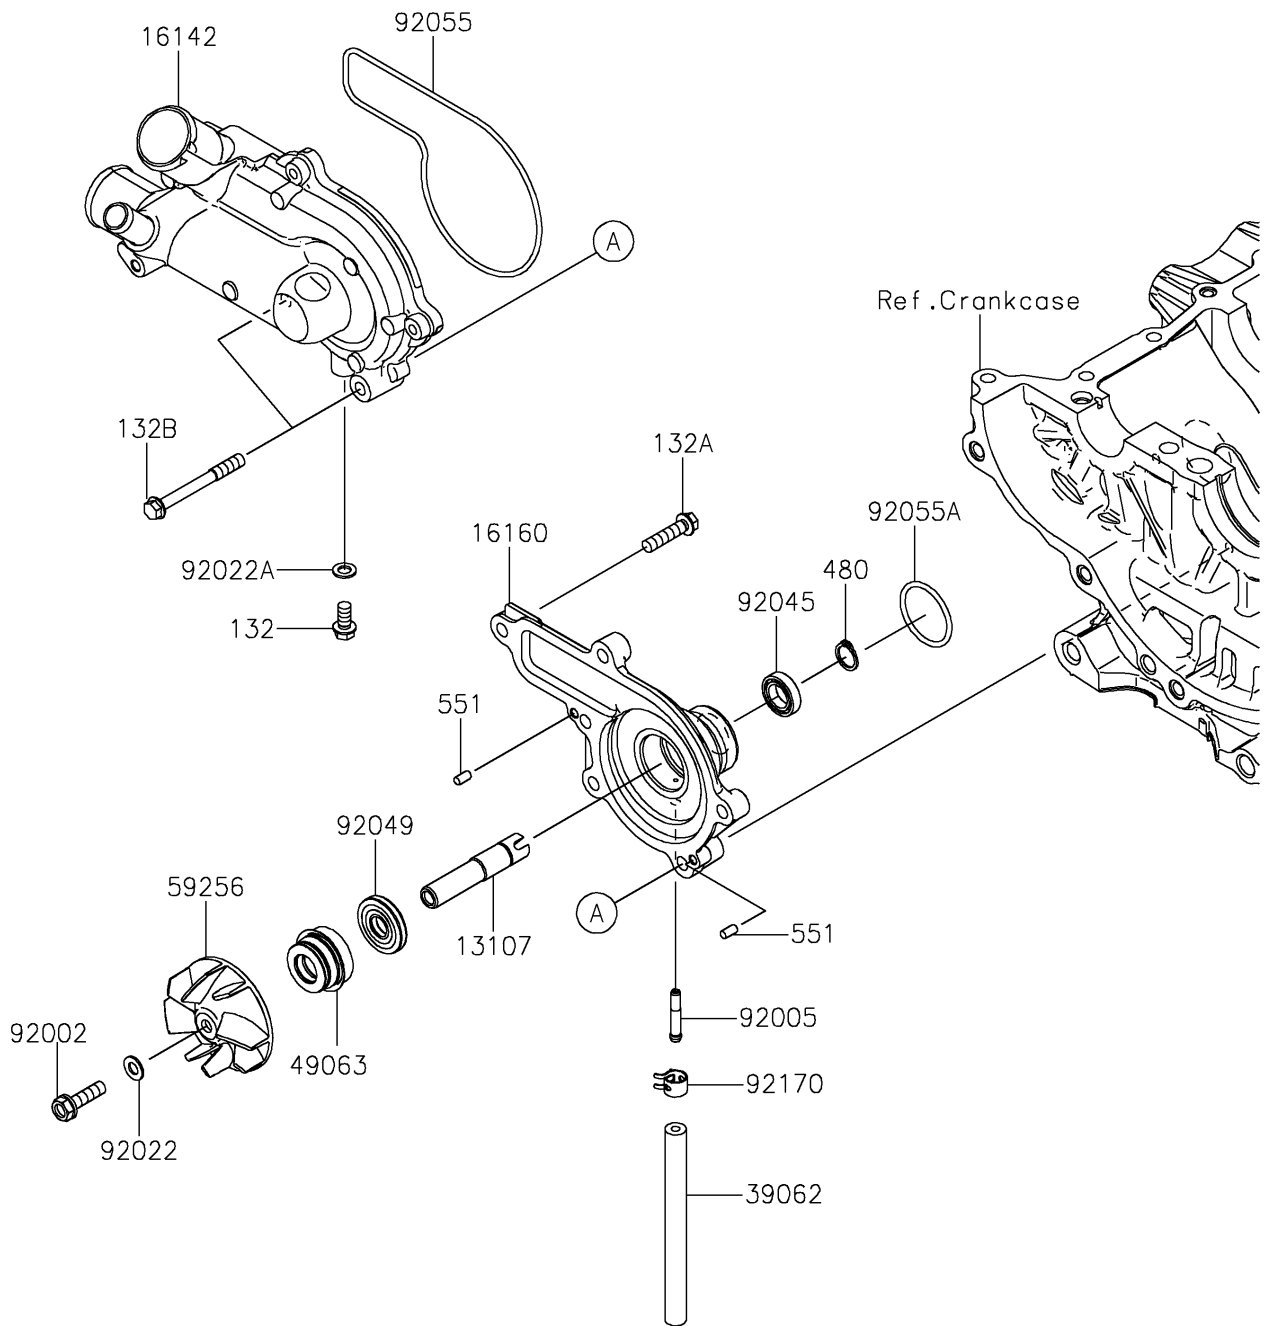

2024 Teryx KRX® 4 1000 eS Special Edition PARTS DIAGRAM

Water Pump

E3031

2024 Teryx KRX® 4 1000 eS Special Edition PARTS LIST

Water Pump

ITEM NAME	PART NUMBER	QUANTITY
SHAFT,WATER PUMP BODY (Ref # 13107)	13107-0894	1
COVER-PUMP,WATER (Ref # 16142)	16142-0756	1
BODY,WATER PUMP (Ref # 16160)	16160-0833	1
HOSE-COOLING,4X10X110 (Ref # 39062)	39062-0847	1
SEAL-MECHANICAL (Ref # 49063)	49063-1055	1
IMPELLER (Ref # 59256)	59256-0017	1
BOLT,6X22 (Ref # 92002)	92002-1154	1
FITTING (Ref # 92005)	92005-1264	1
WASHER,6.1X12X1 (Ref # 92022)	92022-077	1
WASHER,6.2X11X1 (Ref # 92022A)	92022-304	1
BEARING-BALL,6801P (Ref # 92045)	92045-0918	1
SEAL-OIL (Ref # 92049)	92049-0778	1
RING-O,WATER PUMP COVER (Ref # 92055)	92055-0921	1
RING-O,28.7X2.4 (Ref # 92055A)	92055-0922	1
CLAMP (Ref # 92170)	92170-1493	1
BOLT-FLANGED-SMALL,6X12 (Ref # 132)	132BA0612	1
BOLT-FLANGED-SMALL,6X25 (Ref # 132A)	132BA0625	4
BOLT-FLANGED-SMALL,6X55 (Ref # 132B)	132BA0655	2
CIRCLIP-TYPE-C,12MM (Ref # 480)	480J1200	1
PIN-DOWEL,4X8 (Ref # 551)	551A0408	2