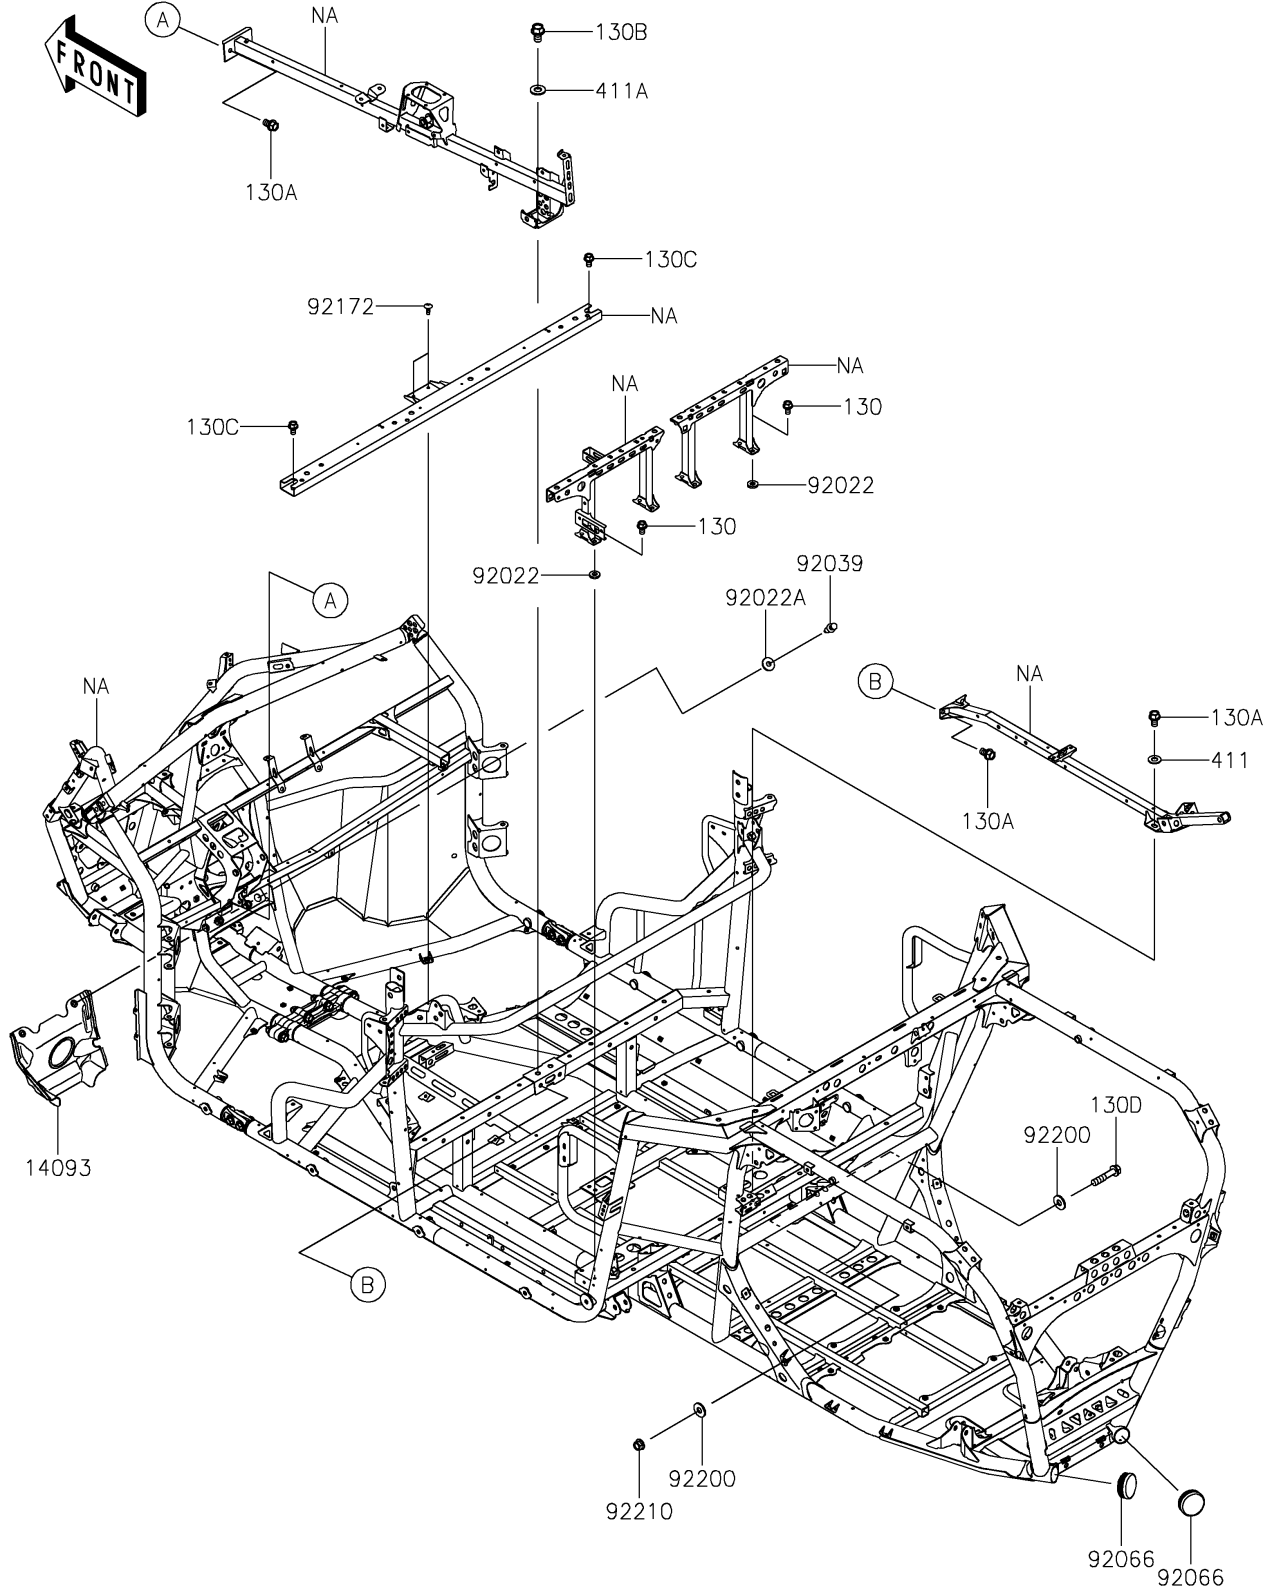

2024 TERYX® KRX4™ 1000 SE eS PARTS DIAGRAM

Frame

F2120

2024 TERYX® KRX4™ 1000 SE eS PARTS LIST

Frame

ITEM NAME	PART NUMBER	QUANTITY
COVER,PROPELLER SHAFT (Ref # 14093)	14093-1009	1
WASHER (Ref # 92022)	92022-2124	8
WASHER,8.4X23X2.5 (Ref # 92022A)	92022-3744	2
RIVET (Ref # 92039)	92039-0776	2
PLUG,RR END (Ref # 92066)	92066-0926	2
SCREW,TAPPING,6X16 (Ref # 92172)	92172-0739	2
WASHER,11X26X2.6 (Ref # 92200)	92200-0352	2
NUT,LOCK,FLANGED,10MM (Ref # 92210)	92210-0276	1
BOLT-FLANGED,8X14 (Ref # 130)	130BA0814	8
BOLT-FLANGED,10X16 (Ref # 130A)	130BA1016	6
BOLT-FLANGED,12X20 (Ref # 130B)	130BA1220	2
BOLT-FLANGED,8X14 (Ref # 130C)	130CA0814	2
BOLT-FLANGED,10X50 (Ref # 130D)	130CA1050	1
WASHER-PLAIN,10MM (Ref # 411)	411AA1000	2
WASHER-PLAIN,12MM (Ref # 411A)	411AA1200	2