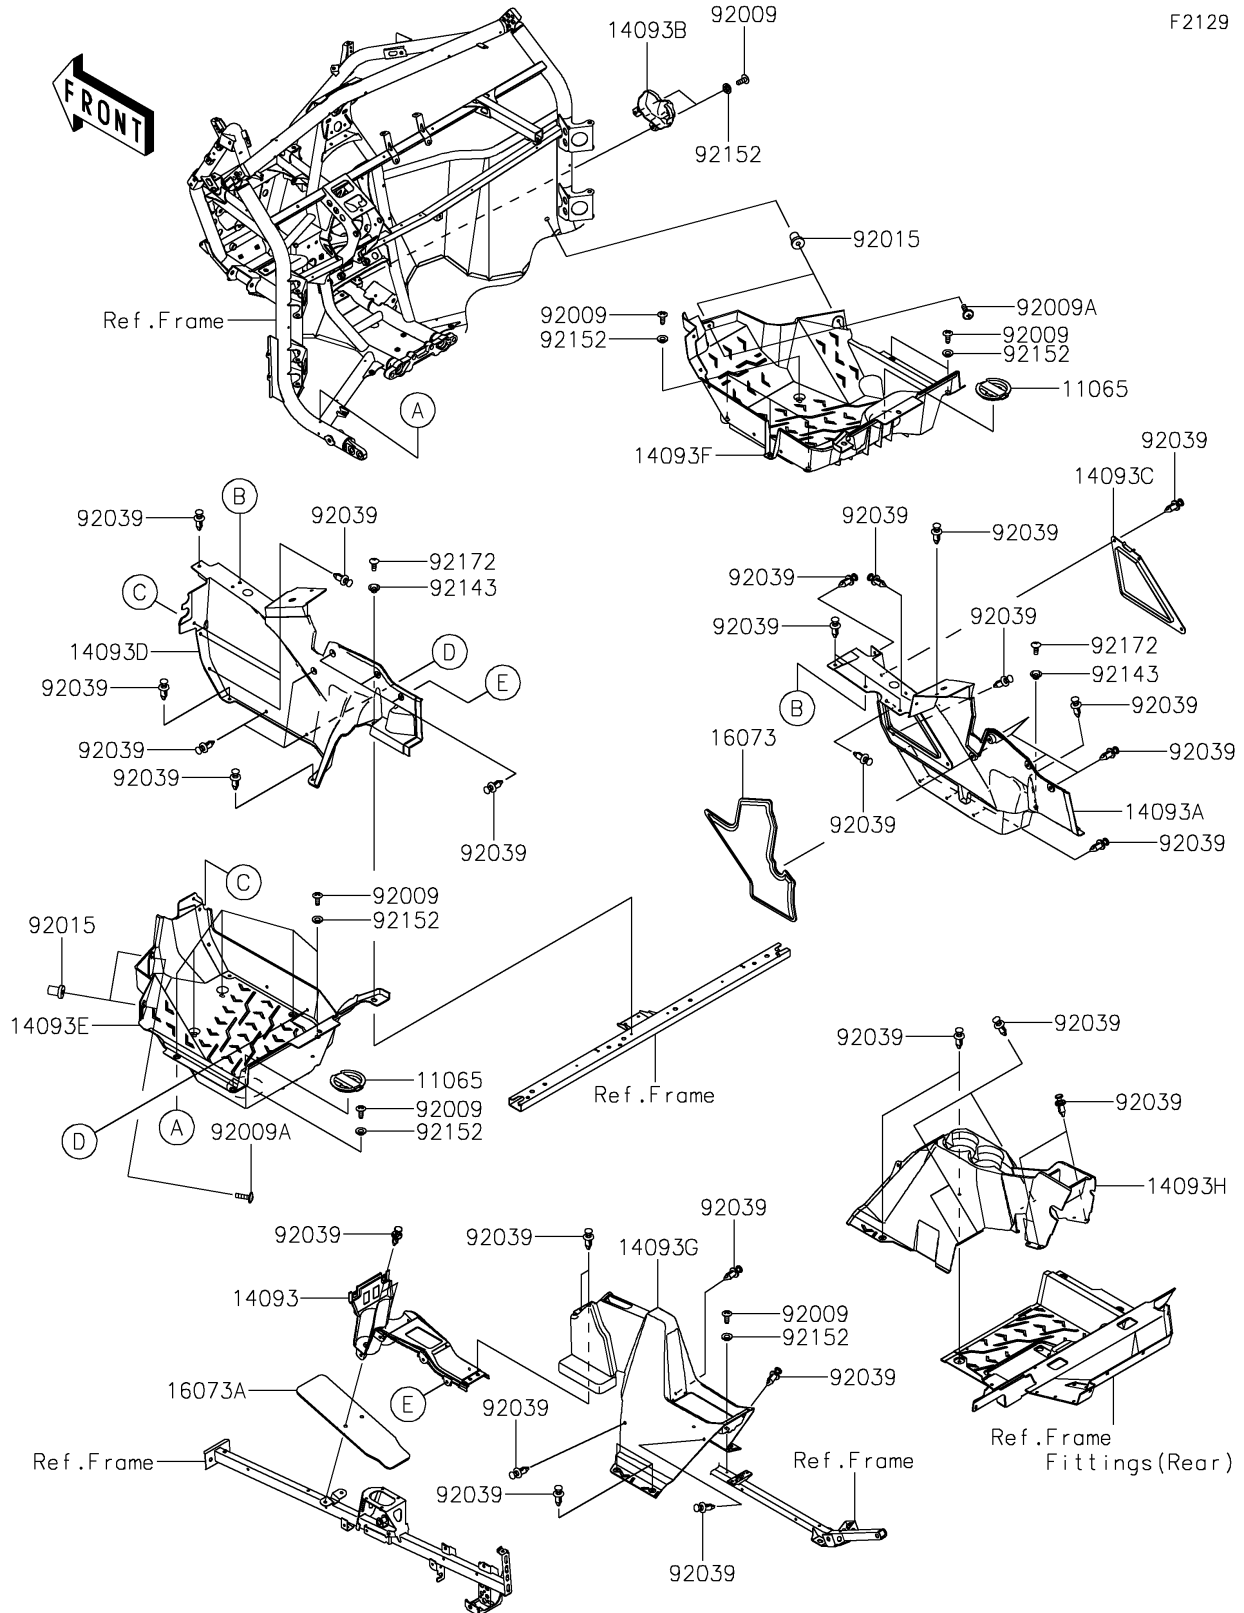

2023 Teryx KRX® 4 1000 eS Special Edition PARTS DIAGRAM

Frame Fittings(Front)

F2129

2023 Teryx KRX® 4 1000 eS Special Edition PARTS LIST

Frame Fittings(Front)

ITEM NAME	PART NUMBER	QUANTITY
CAP,FLOOR (Ref # 11065)	11065-1423	2
COVER,CENTER CONSOLE,FR (Ref # 14093)	14093-0833	1
COVER,FLOOR,CNT,RH (Ref # 14093A)	14093-0838	1
COVER,FR GEAR,SIDE (Ref # 14093B)	14093-0839	1
COVER,MAINTENANCE (Ref # 14093C)	14093-0850	1
COVER,FLOOR,CNT,LH (Ref # 14093D)	14093-1161	1
COVER,FLOOR,LH (Ref # 14093E)	14093-1208	1
COVER,FLOOR,RH (Ref # 14093F)	14093-1209	1
COVER,CENTER CONSOLE,CNT (Ref # 14093G)	14093-1225	1
COVER,CENTER CONSOLE,RR (Ref # 14093H)	14093-1226	1
INSULATOR (Ref # 16073)	16073-0898	1
INSULATOR (Ref # 16073A)	16073-0940	1
SCREW,TAPPING,6X16 (Ref # 92009)	92009-1166	15
SCREW,6X22,BLACK (Ref # 92009A)	92009-1256	4
NUT,RUBBER,6MM (Ref # 92015)	92015-1692	4
RIVET (Ref # 92039)	92039-0776	55
COLLAR (Ref # 92143)	92143-1057	2
COLLAR,6.3X9.5X4.1 (Ref # 92152)	92152-1571	15
SCREW,TAPPING,6X16 (Ref # 92172)	92172-0739	2