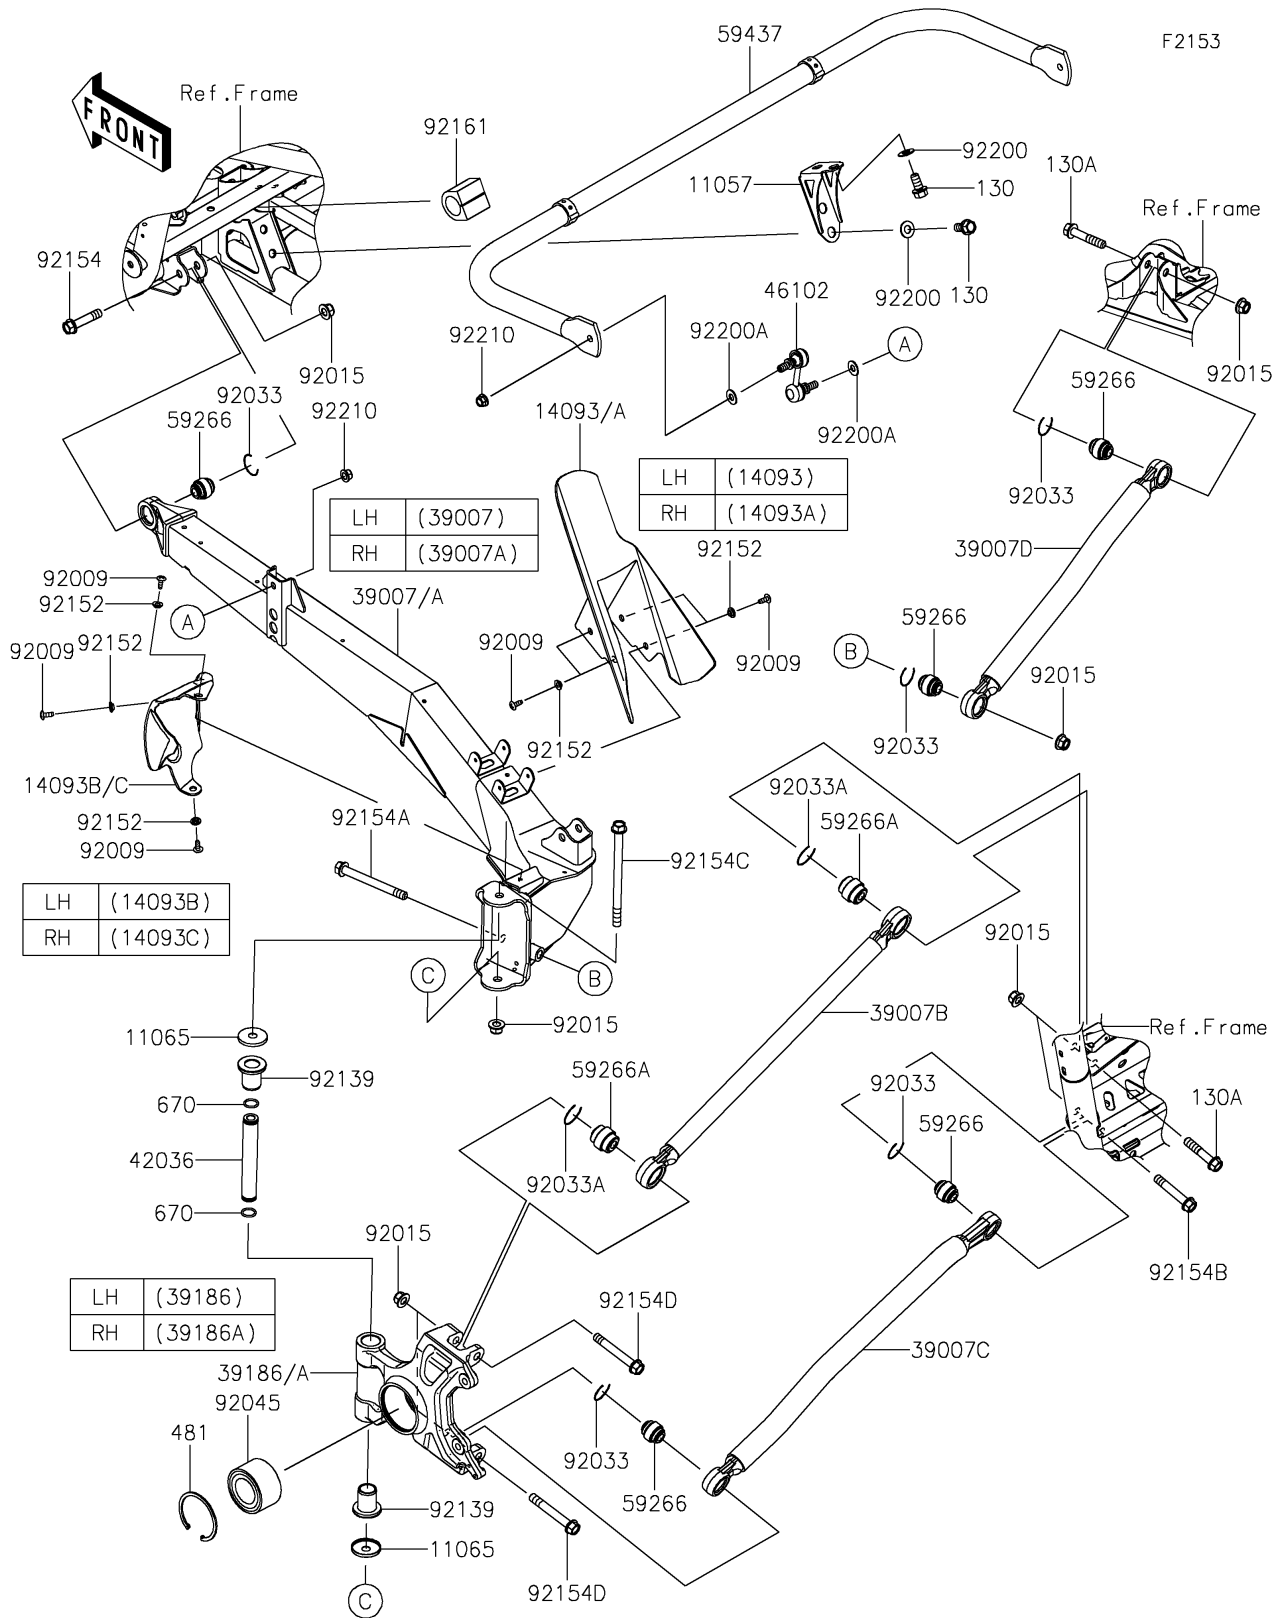

2024 TERYX® KRX4™ 1000 SE eS PARTS DIAGRAM

Rear Suspension

2024 TERYX® KRX4™ 1000 SE eS PARTS LIST

Rear Suspension

ITEM NAME	PART NUMBER	QUANTITY
BRACKET (Ref # 11057)	11057-7670	2
CAP (Ref # 11065)	11065-1305	4
COVER,RR SHOCK,LH (Ref # 14093)	14093-0955	1
COVER,RR SHOCK,RH (Ref # 14093A)	14093-0956	1
COVER,TRAILING ARM,LH (Ref # 14093B)	14093-0994	1
COVER,TRAILING ARM,RH (Ref # 14093C)	14093-0995	1
ARM-SUSP,TRAILING,LH,BLACK (Ref # 39007)	39007-0468-10	1
ARM-SUSP,TRAILING,RH,BLACK (Ref # 39007A)	39007-0469-10	1
ARM-SUSP,CONTROL,RR,UPP,P.GOLD (Ref # 39007B)	39007-0470-66X	2
ARM-SUSP,CONTROL,RR,LWR,P.GOLD (Ref # 39007C)	39007-0471-66X	2
ARM-SUSP,CONTROL,FR,P.GOLD (Ref # 39007D)	39007-0472-66X	2
KNUCKLE,RR,LH (Ref # 39186)	39186-0325	1
KNUCKLE,RR,RH (Ref # 39186A)	39186-0326	1
SLEEVE,12.1X22X147 (Ref # 42036)	42036-0837	2
ROD,STABILIZER (Ref # 46102)	46102-0638	2
JOINT-BALL (Ref # 59266)	59266-0747	10
JOINT-BALL (Ref # 59266A)	59266-0748	4
STABILIZER,RR (Ref # 59437)	59437-0028	1
SCREW,TAPPING,6X16 (Ref # 92009)	92009-1166	14
NUT,LOCK,FLANGED,12MM (Ref # 92015)	92015-1433	16
RING-SNAP (Ref # 92033)	92033-0802	10
RING-SNAP (Ref # 92033A)	92033-0803	4
BEARING-BALL,40X74X42 (Ref # 92045)	92045-0920	2
BUSHING (Ref # 92139)	92139-0938	4
COLLAR,6.3X9.5X4.1 (Ref # 92152)	92152-1571	14
BOLT,FLANGED,12X55 (Ref # 92154)	92154-0289	2
BOLT,FLANGED,12X117 (Ref # 92154A)	92154-0867	2
BOLT,FLANGED,12X68 (Ref # 92154B)	92154-3927	2
BOLT,FLANGED,12X175 (Ref # 92154C)	92154-3928	2

2024 TERYX® KRX4™ 1000 SE eS PARTS LIST

Rear Suspension

ITEM NAME	PART NUMBER	QUANTITY
BOLT,FLANGED,12X86 (Ref # 92154D)	92154-3929	4
DAMPER (Ref # 92161)	92161-2455	2
WASHER,12.1X25X1.6 (Ref # 92200)	92200-0455	8
WASHER,10.3X23X1.6 (Ref # 92200A)	92200-0724	4
NUT,LOCK,FLANGED,10MM (Ref # 92210)	92210-1080	4
BOLT-FLANGED,12X25 (Ref # 130)	130CA1225	8
BOLT-FLANGED,12X60 (Ref # 130A)	130CA1260	4
CIRCLIP-TYPE-C (Ref # 481)	481J7500	2
O RING,18MM (Ref # 670)	670B2018	4