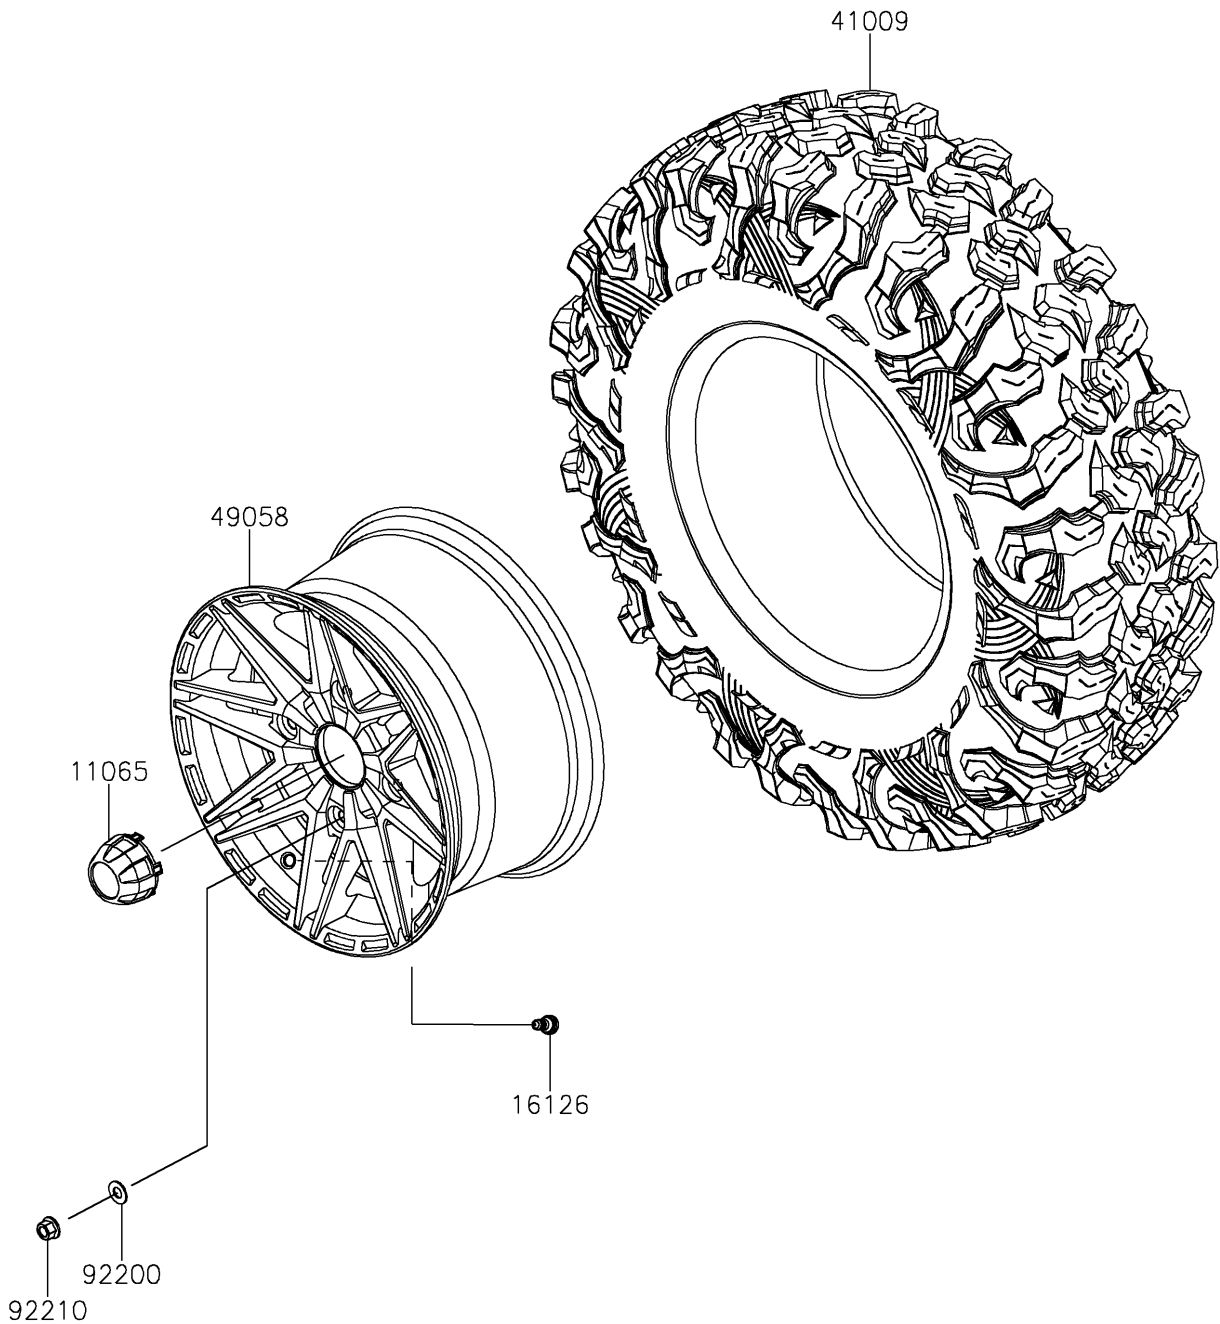

2023 Teryx KRX[®] 4 1000 eS Special Edition PARTS DIAGRAM

Wheels/Tires

F2210

2023 Teryx KRX® 4 1000 eS Special Edition PARTS LIST

Wheels/Tires

ITEM NAME	PART NUMBER	QUANTITY
CAP,WHEEL (Ref # 11065)	11065-1341	4
VALVE (Ref # 16126)	16126-4001	4
TIRE,31X10.00R15 ML1 (Ref # 41009)	41009-0817	4
WHEEL,GOLD (Ref # 49058)	49058-0715-66Y	4
WASHER,12.1X25X1.6 (Ref # 92200)	92200-0455	16
NUT,12MM (Ref # 92210)	92210-0603	16