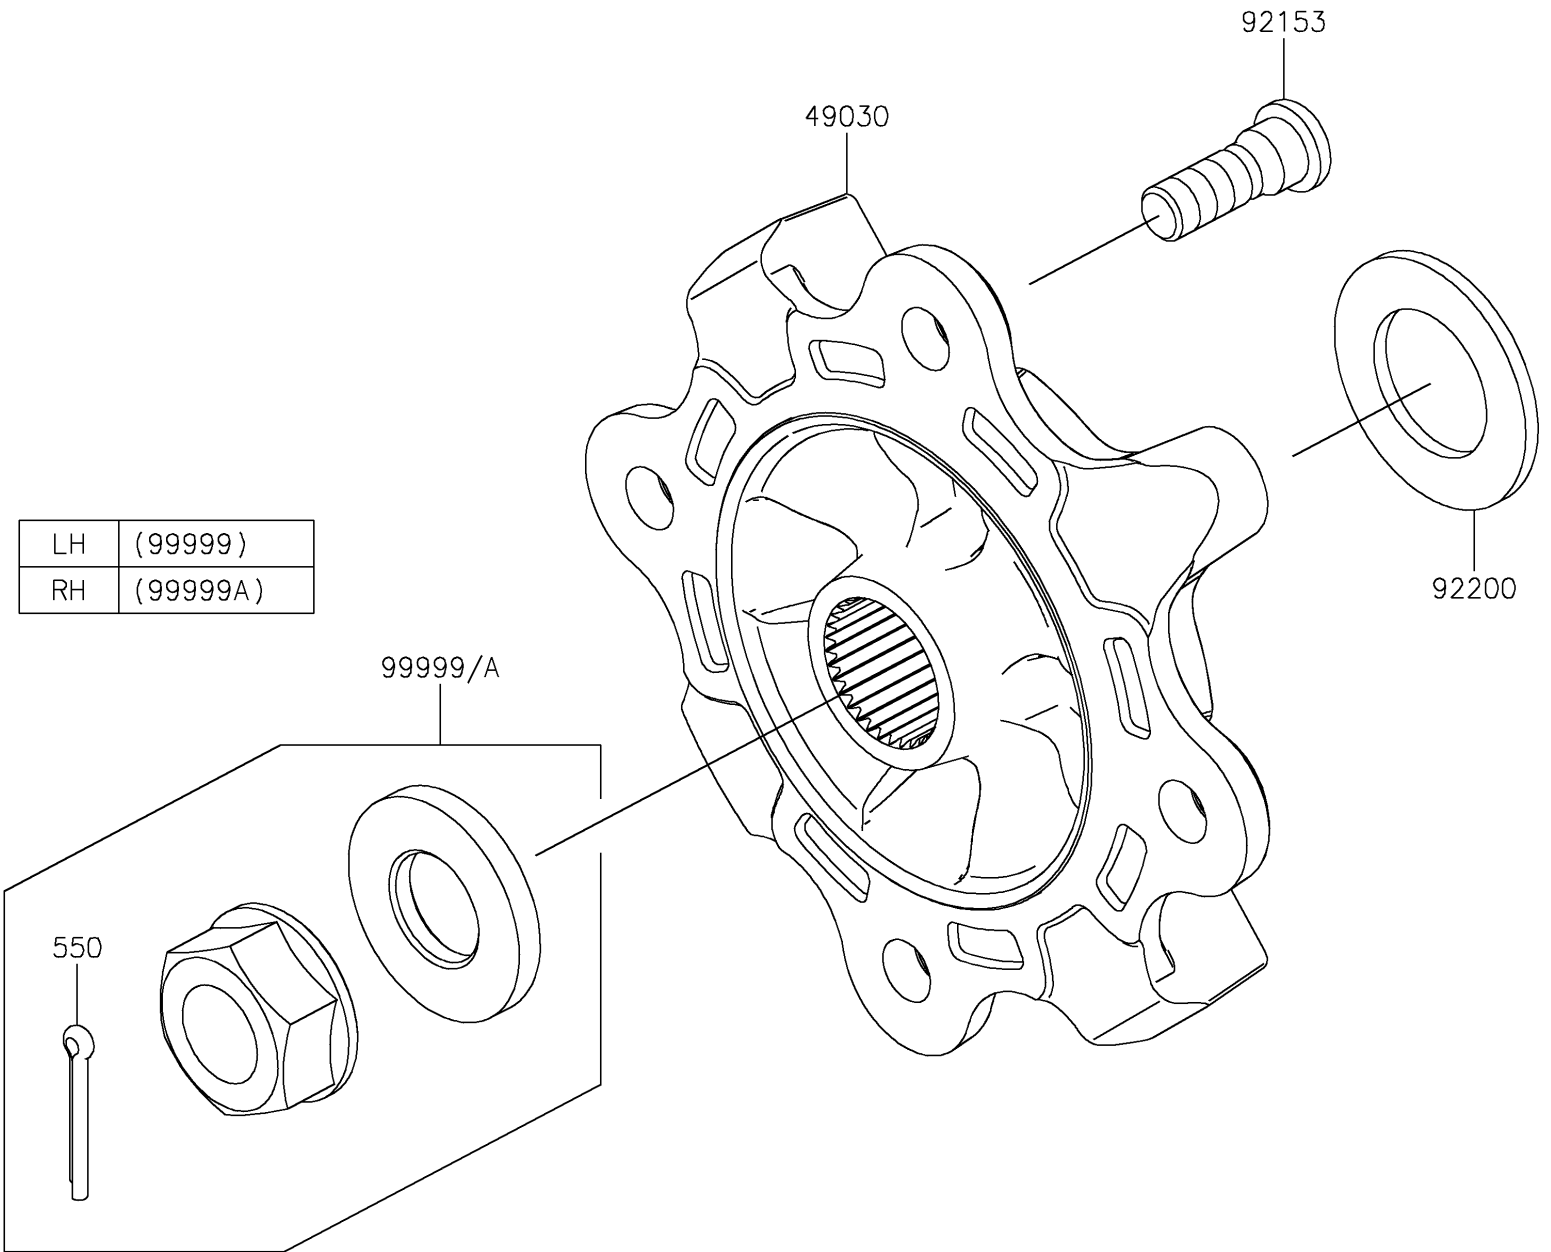

2024 TERYX® KRX4™ 1000 SE eS PARTS DIAGRAM

Front Hubs/Brakes

F2230

LH	(99999)
RH	(99999A)

2024 TERYX® KRX4™ 1000 SE eS PARTS LIST

Front Hubs/Brakes

ITEM NAME	PART NUMBER	QUANTITY
HUB (Ref # 49030)	49030-0566	2
BOLT,12MM (Ref # 92153)	92153-1915	8
WASHER,33X56X3.5 (Ref # 92200)	92200-2332	2
KIT,LH AXLE NUT (Ref # 99999)	99999-0726	1
KIT,RH AXLE NUT (Ref # 99999A)	99999-0727	1
PIN-COTTER,4.0X30 (Ref # 550)	550AA4030	1