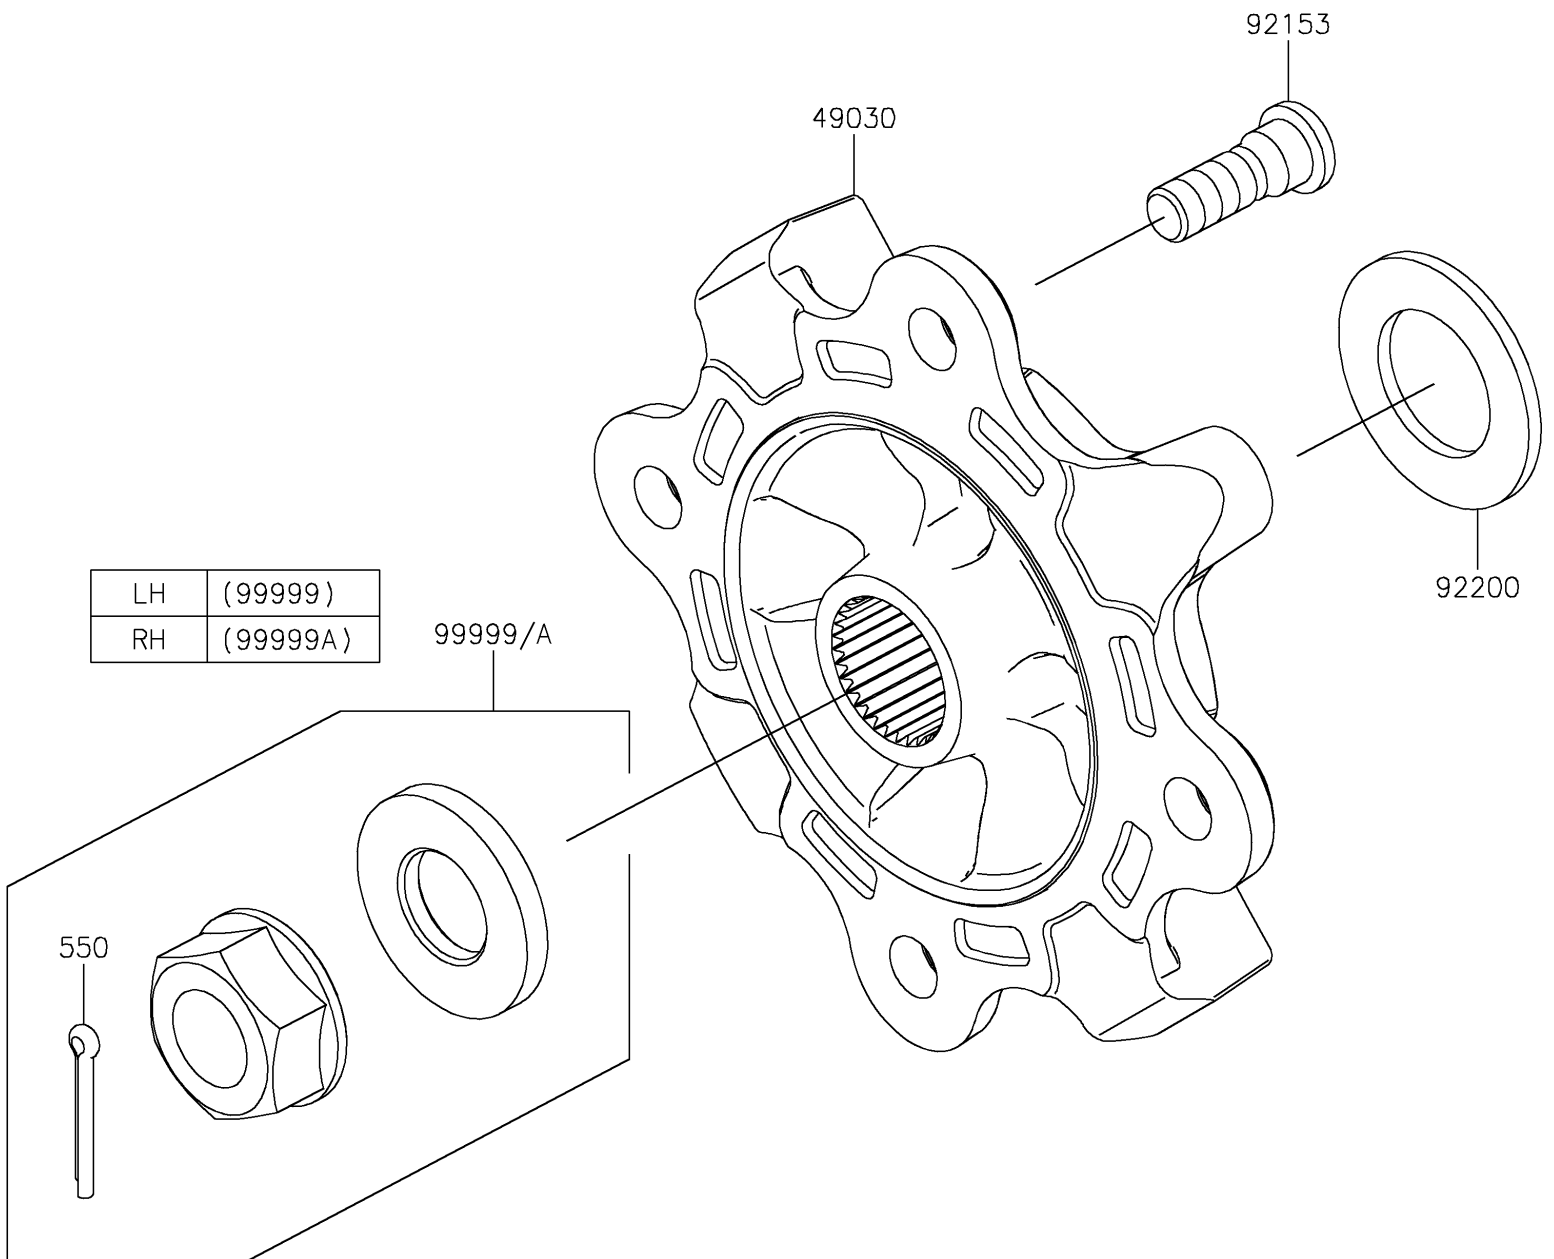

2023 TERYX® KRX4™ 1000 eS SPECIAL EDITION PARTS DIAGRAM

Rear Hubs/Brakes

F2240

2023 TERYX® KRX4™ 1000 eS SPECIAL EDITION PARTS LIST

Rear Hubs/Brakes

ITEM NAME	PART NUMBER	QUANTITY
HUB (Ref # 49030)	49030-0566	2
BOLT,12MM (Ref # 92153)	92153-1915	8
WASHER,33X56X3.5 (Ref # 92200)	92200-2332	2
KIT,LH AXLE NUT (Ref # 99999)	99999-0726	1
KIT,RH AXLE NUT (Ref # 99999A)	99999-0727	1
PIN-COTTER,4.0X30 (Ref # 550)	550AA4030	1