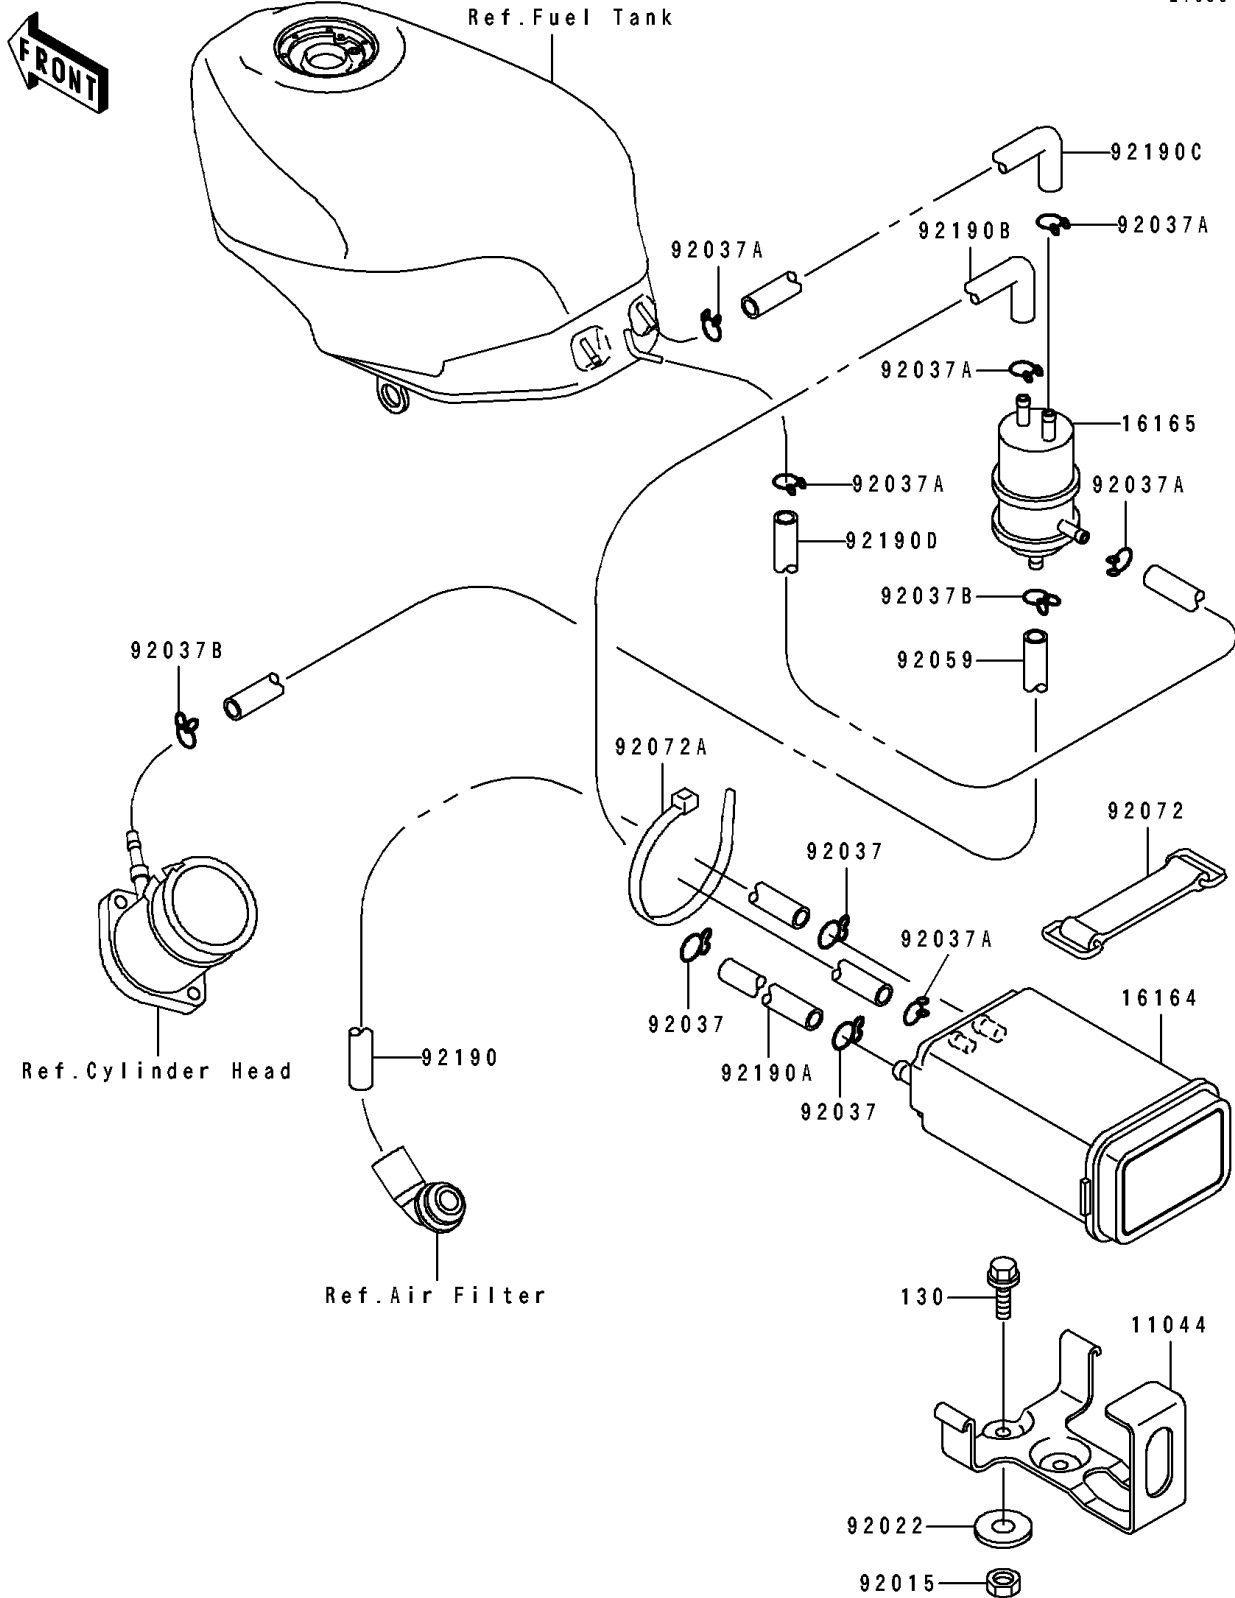

1992 Ninja® ZX™ -6 PARTS DIAGRAM

Canister

E1650

1992 Ninja® ZX™ -6 PARTS LIST

Canister

ITEM NAME	PART NUMBER	QUANTITY
BRACKET,CANISTER (Ref # 11044)	11044-1876	1
CANISTER (Ref # 16164)	16164-1052	1
SEPARATOR (Ref # 16165)	16165-1001	1
NUT,LOCK,6MM,BLACK (Ref # 92015)	92015-1191	2
WASHER,6.5X16X1.0 (Ref # 92022)	92022-1093	2
CLAMP,HOSE (Ref # 92037)	92037-1104	3
CLAMP,TUBE (Ref # 92037A)	92037-147	6
CLAMP (Ref # 92037B)	92037-1712	2
TUBE,4X9X500,WHITE (Ref # 92059)	92059-1533	1
BAND,L=100 (Ref # 92072)	92072-071	1
BAND,L=250 (Ref # 92072A)	92072-1237	2
TUBE,7X12X1180,GREEN (Ref # 92190)	92190-1108	1
TUBE,7X12X1180,YELLOW (Ref # 92190A)	92190-1109	1
TUBE,5X10X750,BLUE (Ref # 92190B)	92190-1110	1
TUBE,5X10X140,BLUE (Ref # 92190C)	92190-1111	1
TUBE,5X10X200,RED (Ref # 92190D)	92190-1112	1
BOLT-FLANGED,6X12 (Ref # 130)	130C0612	2