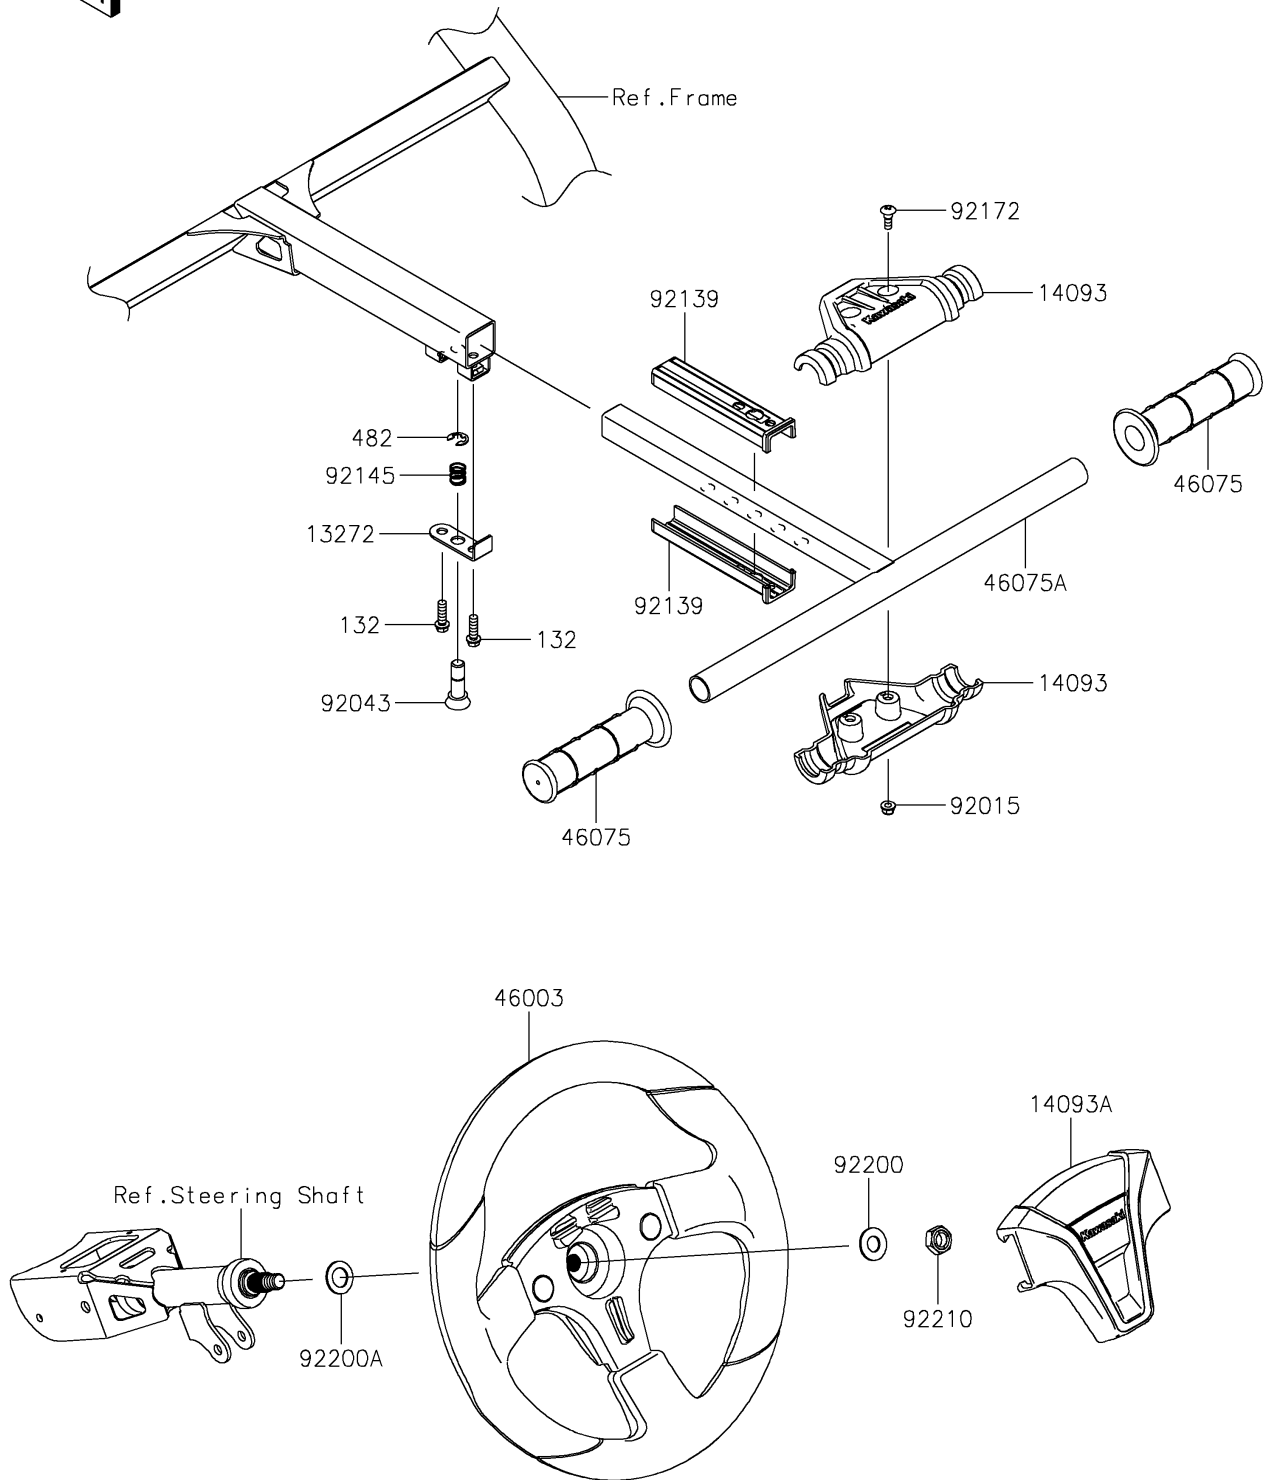

2024 Teryx KRX® 4 1000 eS Special Edition PARTS DIAGRAM

Steering Wheel

F2311

2024 Teryx KRX® 4 1000 eS Special Edition PARTS LIST

Steering Wheel

ITEM NAME	PART NUMBER	QUANTITY
PLATE (Ref # 13272)	13272-3869	1
COVER,PASSENGER GRIP (Ref # 14093)	14093-0802	2
COVER,HANDLE (Ref # 14093A)	14093-0803	1
HANDLE (Ref # 46003)	46003-0809	1
GRIP (Ref # 46075)	46075-0065	2
GRIP,PIPE (Ref # 46075A)	46075-0658	1
NUT,LOCK,FLANGED,5MM (Ref # 92015)	92015-1752	2
PIN (Ref # 92043)	92043-7503	1
BUSHING (Ref # 92139)	92139-1143	2
SPRING (Ref # 92145)	92145-7507	1
SCREW,5MM (Ref # 92172)	92172-0261	2
WASHER,12.1X25X1.6 (Ref # 92200)	92200-0455	1
WASHER,15X25X1.6 (Ref # 92200A)	92200-0460	1
NUT,LOCK,12MM (Ref # 92210)	92210-1249	1
BOLT-FLANGED-SMALL,6X20 (Ref # 132)	132BB0620	2
CIRCLIP-TYPE-E,8MM (Ref # 482)	482EA8000	1