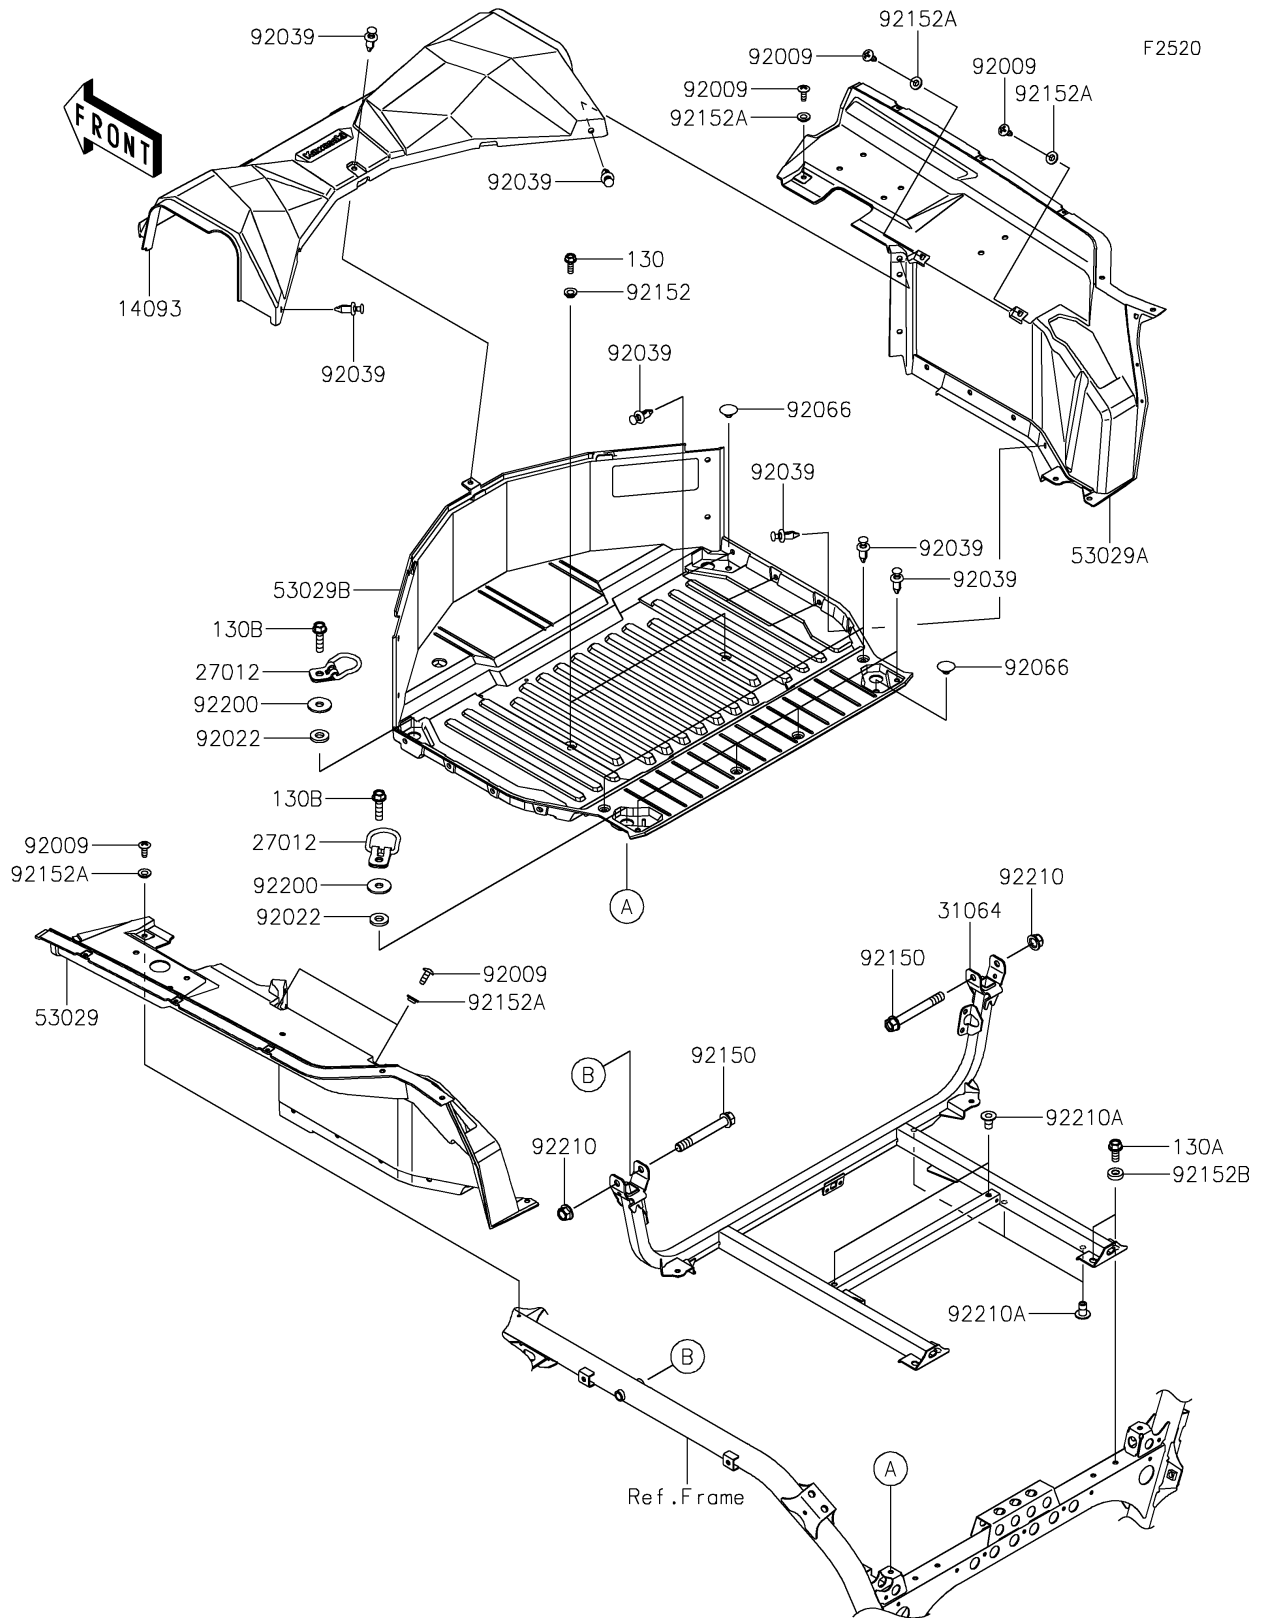

2023 Teryx KRX® 4 1000 eS Special Edition PARTS DIAGRAM

Carrier(s)

2023 Teryx KRX® 4 1000 eS Special Edition PARTS LIST

Carrier(s)

ITEM NAME	PART NUMBER	QUANTITY
COVER,MAINTENANCE (Ref # 14093)	14093-0799	1
HOOK (Ref # 27012)	27012-0863	4
PIPE-COMP,RR CARRIER FRAME (Ref # 31064)	31064-0716	1
CARRIER,LH (Ref # 53029)	53029-0360	1
CARRIER,RH (Ref # 53029A)	53029-0361	1
CARRIER,BASE (Ref # 53029B)	53029-0368	1
SCREW,TAPPING,6X16 (Ref # 92009)	92009-1166	6
WASHER,10X22X3.2 (Ref # 92022)	92022-1944	4
RIVET (Ref # 92039)	92039-0776	17
PLUG (Ref # 92066)	92066-1485	2
BOLT,10X80 (Ref # 92150)	92150-1893	2
COLLAR (Ref # 92152)	92152-0224	2
COLLAR,6.3X9.5X4.1 (Ref # 92152A)	92152-1571	6
COLLAR,8.2X18X5 (Ref # 92152B)	92152-1848	4
WASHER,9X28X2.3 (Ref # 92200)	92200-1951	4
NUT,LOCK,FLANGED,10MM (Ref # 92210)	92210-0276	2
NUT,LARGE FLANGE,6MM,L=16.5 (Ref # 92210A)	92210-1623	5
BOLT-FLANGED,6X18 (Ref # 130)	130CA0618	2
BOLT-FLANGED,8X18 (Ref # 130A)	130CA0818	4
BOLT-FLANGED,8X30 (Ref # 130B)	130CA0830	4