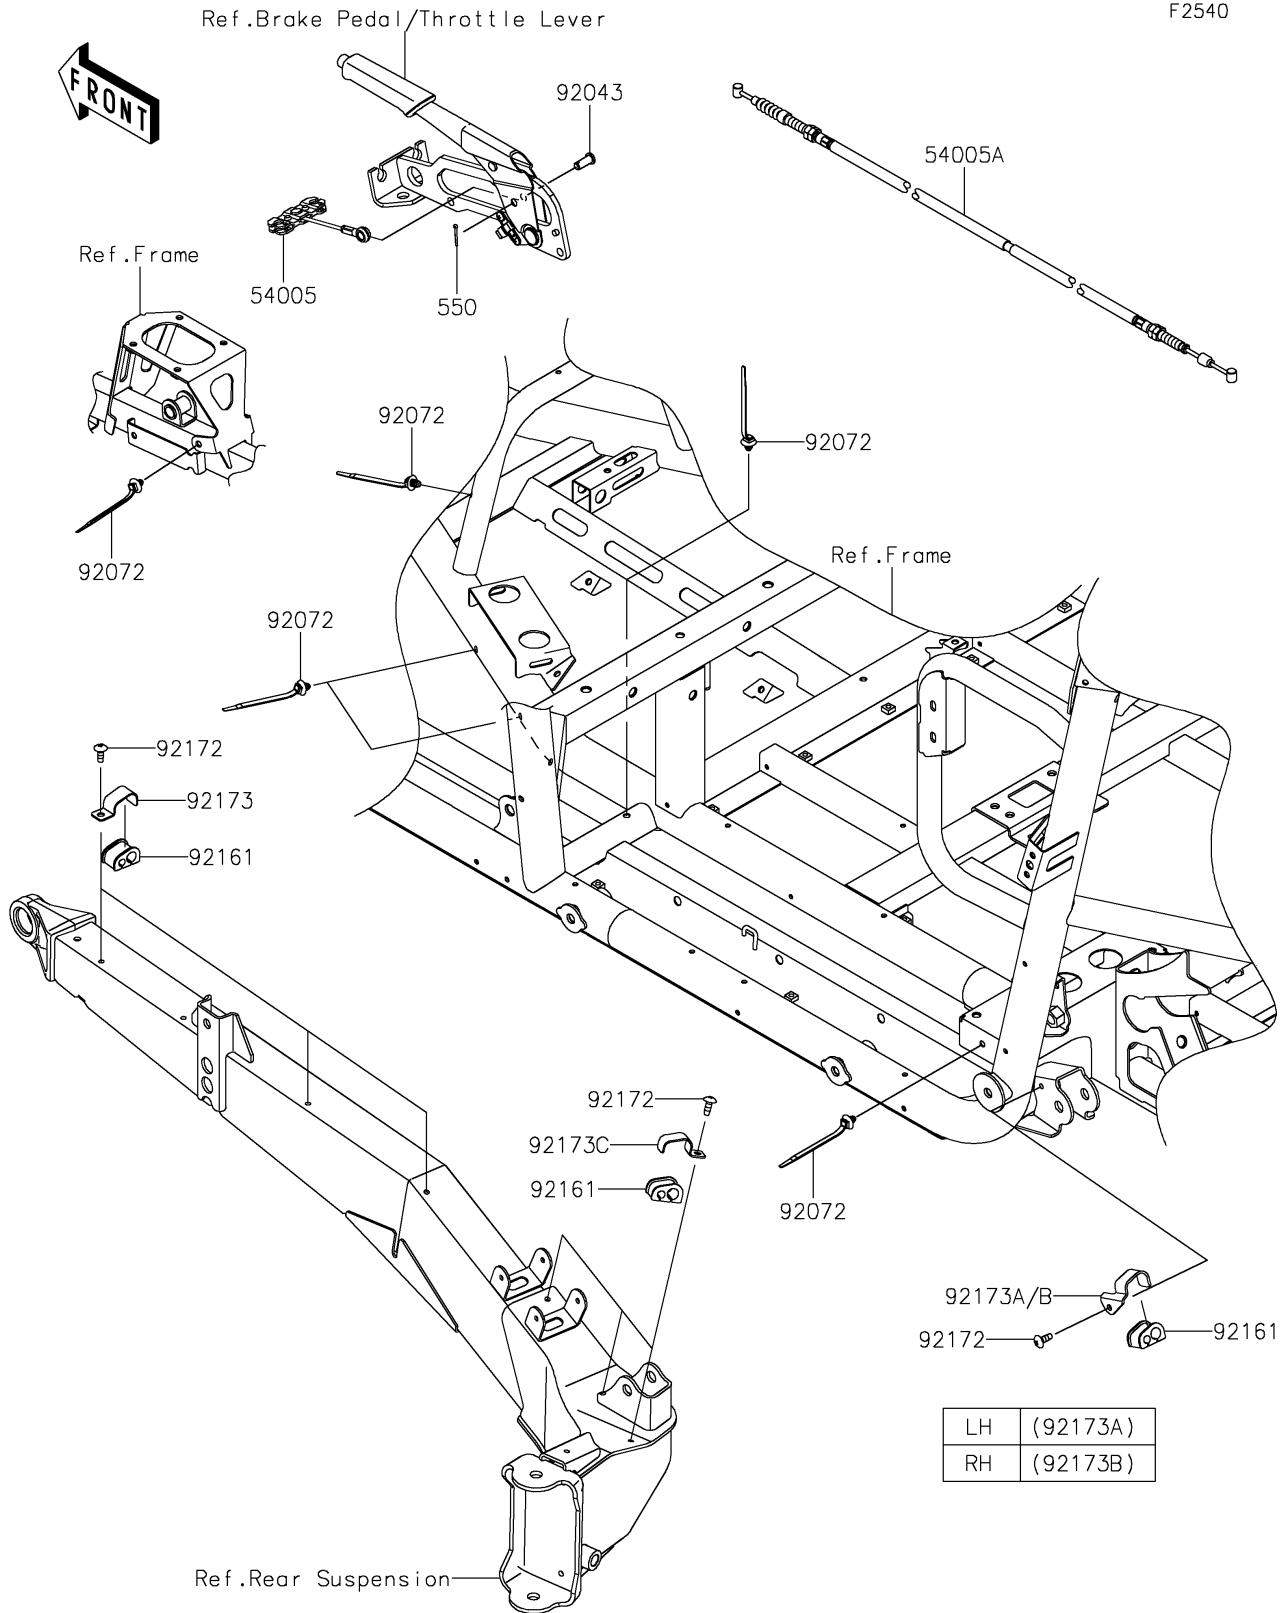

2023 Teryx KRX® 4 1000 eS Special Edition PARTS DIAGRAM

Cables

F2540

2023 Teryx KRX® 4 1000 eS Special Edition PARTS LIST

Cables

ITEM NAME	PART NUMBER	QUANTITY
CABLE-BRAKE,PARKING BRAKE (Ref # 54005)	54005-0312	1
CABLE-BRAKE,PARKING BRAKE (Ref # 54005A)	54005-0316	2
PIN (Ref # 92043)	92043-1039	1
BAND,OS170-FT7(BLACK) (Ref # 92072)	92072-1414	12
DAMPER (Ref # 92161)	92161-2174	14
SCREW,TAPPING,6X16 (Ref # 92172)	92172-0739	14
CLAMP (Ref # 92173)	92173-1991	6
CLAMP,LH (Ref # 92173A)	92173-1992	1
CLAMP,RH (Ref # 92173B)	92173-1993	1
CLAMP (Ref # 92173C)	92173-2097	6
PIN-COTTER,2.5X18 (Ref # 550)	550AA2518	1