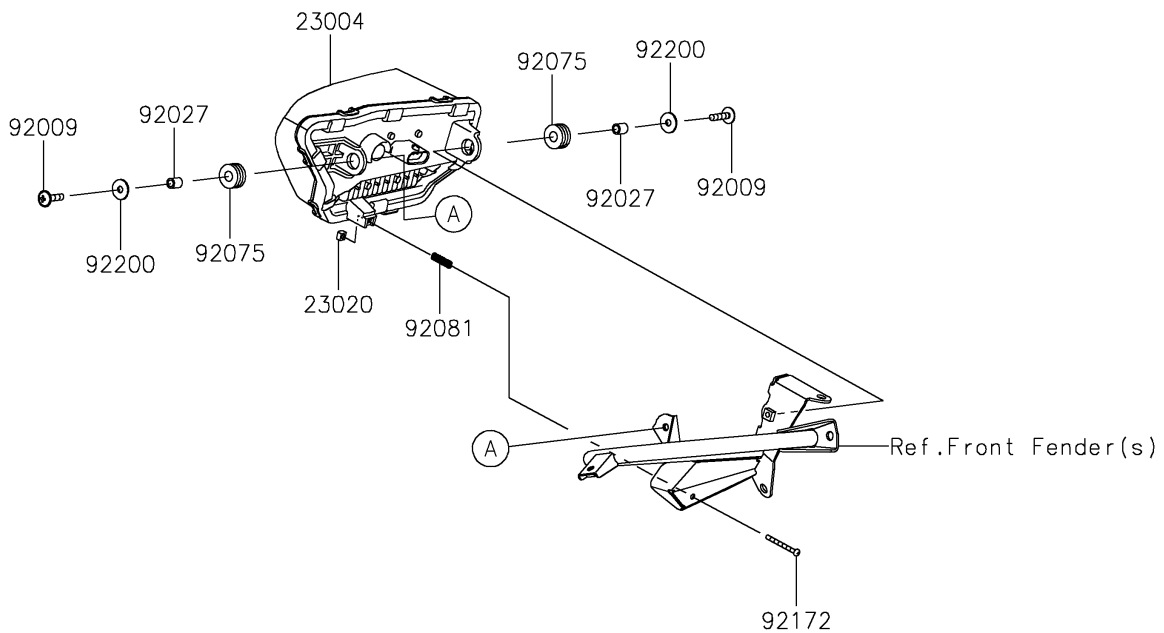

# 2023 TERYX® KRX4™ 1000 eS SPECIAL EDITION PARTS DIAGRAM

Headlight(s)

F2710

### Headlight(s)

ITEM NAME	PART NUMBER	QUANTITY
LAMP-HEAD,LH,LED (Ref # 23004)	23004-0429	1
LAMP-HEAD,RH,LED (Ref # 23004A)	23004-0430	1
NUT,4MM,FOCUS ADJUST (Ref # 23020)	23020-018	2
SCREW,6X25 (Ref # 92009)	92009-1465	4
COLLAR,6.8X10X12 (Ref # 92027)	92027-162	4
DAMPER,10X24X12 (Ref # 92075)	92075-1690	4
SPRING,FOCUS ADJUST (Ref # 92081)	92081-1896	2
SCREW,4X40 (Ref # 92172)	92172-1092	2
WASHER,6.5X20X1.6 (Ref # 92200)	92200-0283	4