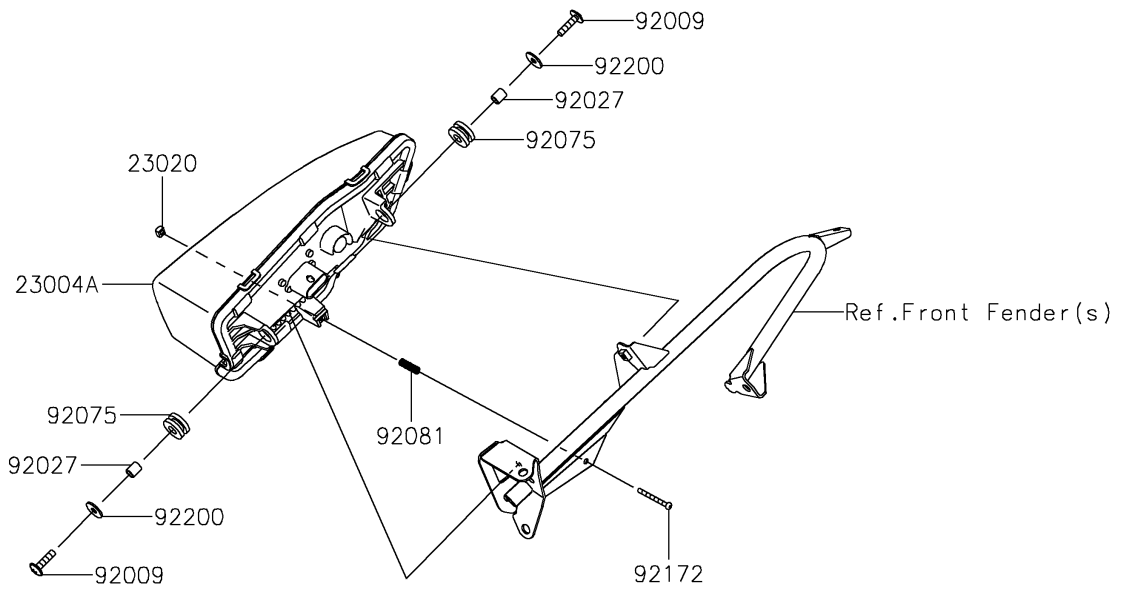

# 2023 TERYX® KRX4™ 1000 eS SPECIAL EDITION PARTS DIAGRAM

Headlight(s)

F2710

### Headlight(s)

ITEM NAME	PART NUMBER	QUANTITY
LAMP-HEAD,LH,LED (Ref # 23004)	23004-0429	1
LAMP-HEAD,RH,LED (Ref # 23004A)	23004-0430	1
NUT,4MM,FOCUS ADJUST (Ref # 23020)	23020-018	2
SCREW,6X25 (Ref # 92009)	92009-1465	4
COLLAR,6.8X10X12 (Ref # 92027)	92027-162	4
DAMPER,10X24X12 (Ref # 92075)	92075-1690	4
SPRING,FOCUS ADJUST (Ref # 92081)	92081-1896	2
SCREW,4X40 (Ref # 92172)	92172-1092	2
WASHER,6.5X20X1.6 (Ref # 92200)	92200-0283	4