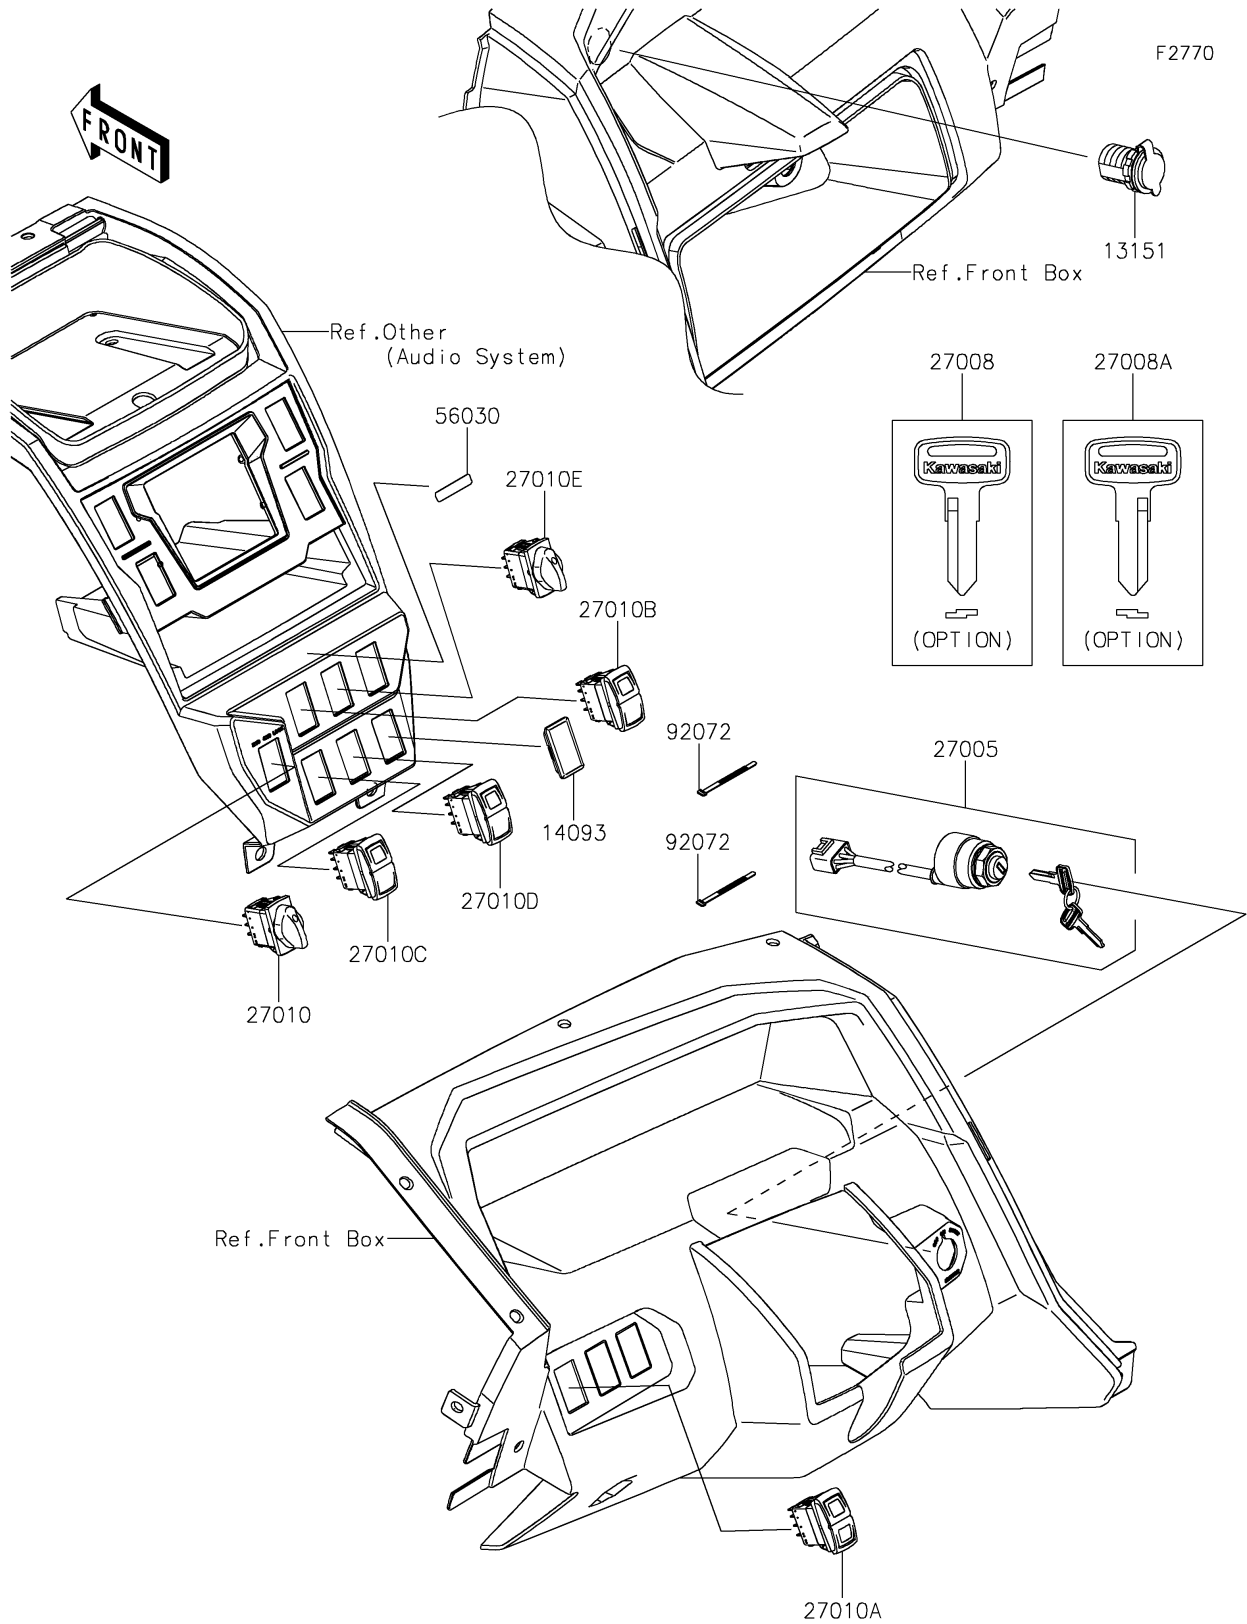

2023 Teryx KRX® 4 1000 eS Special Edition PARTS DIAGRAM

Ignition Switch

2023 Teryx KRX® 4 1000 eS Special Edition PARTS LIST

Ignition Switch

ITEM NAME	PART NUMBER	QUANTITY
SWITCH-COMP,OUTLET,12V (Ref # 13151)	13151-0556	1
COVER,SWITCH (Ref # 14093)	14093-1202	1
SWITCH-ASSY-IGNITION (Ref # 27005)	27005-0643	1
KEY-LOCK,BLANK (Ref # 27008)	27008-1153	1
KEY-LOCK,BLANK (Ref # 27008A)	27008-1157	1
SWITCH,2WD/4WD (Ref # 27010)	27010-0902	1
SWITCH,HEAD LIGHT (Ref # 27010A)	27010-0903	1
SWITCH,POWER MODE (Ref # 27010B)	27010-0904	1
SWITCH,UP/DOWN (Ref # 27010C)	27010-0954	1
SWITCH,SELECT/RETURN (Ref # 27010D)	27010-0955	1
SWITCH,KECS MODE (Ref # 27010E)	27010-0972	1
LABEL,KECS MODE (Ref # 56030)	56030-1706	1
BAND,L=123 (Ref # 92072)	92072-030	2