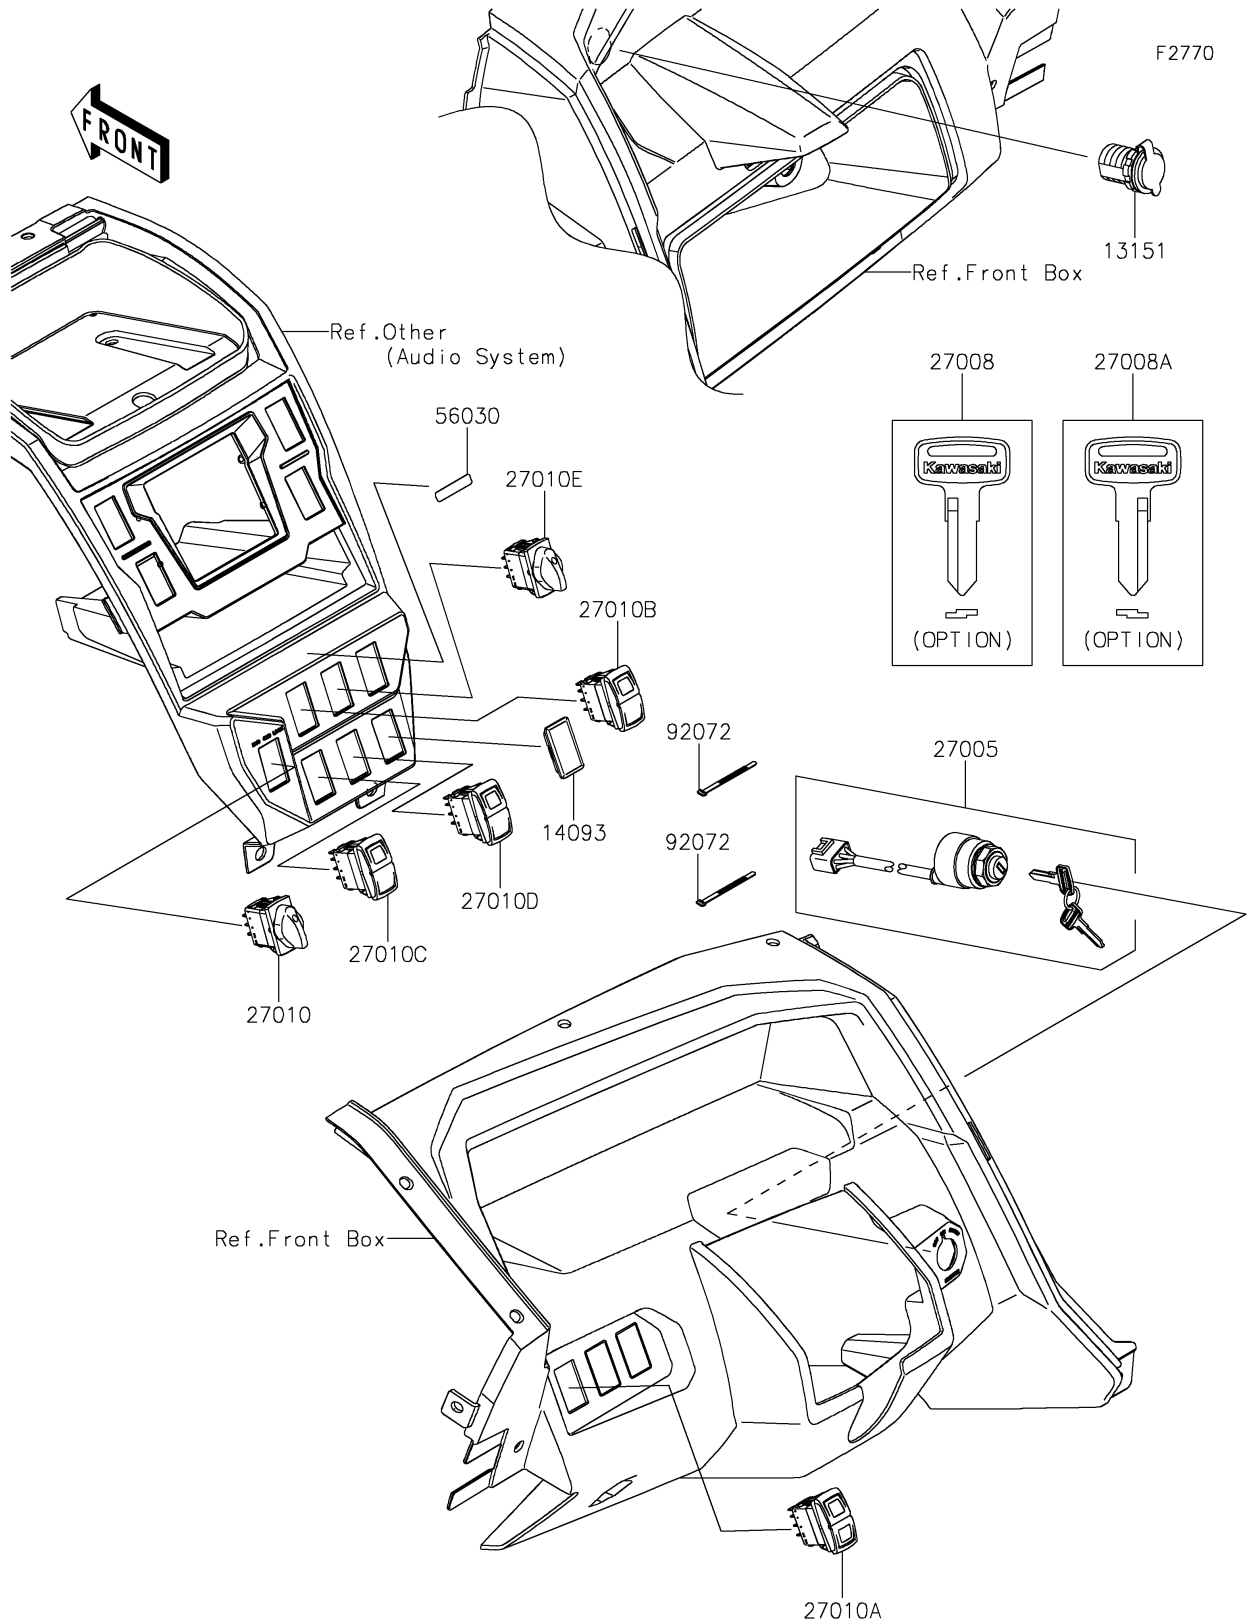

2024 Teryx KRX® 4 1000 eS Special Edition PARTS DIAGRAM

Ignition Switch

2024 Teryx KRX® 4 1000 eS Special Edition PARTS LIST

Ignition Switch

ITEM NAME	PART NUMBER	QUANTITY
SWITCH-COMP,OUTLET,12V (Ref # 13151)	13151-0556	1
COVER,SWITCH (Ref # 14093)	14093-1202	1
SWITCH-ASSY-IGNITION (Ref # 27005)	27005-0643	1
KEY-LOCK,BLANK (Ref # 27008)	27008-1153	1
KEY-LOCK,BLANK (Ref # 27008A)	27008-1157	1
SWITCH,2WD/4WD (Ref # 27010)	27010-0902	1
SWITCH,HEAD LIGHT (Ref # 27010A)	27010-0903	1
SWITCH,POWER MODE (Ref # 27010B)	27010-0904	1
SWITCH,UP/DOWN (Ref # 27010C)	27010-0954	1
SWITCH,SELECT/RETURN (Ref # 27010D)	27010-0955	1
SWITCH,KECS MODE (Ref # 27010E)	27010-0972	1
LABEL,KECS MODE (Ref # 56030)	56030-1706	1
BAND,L=123 (Ref # 92072)	92072-030	2