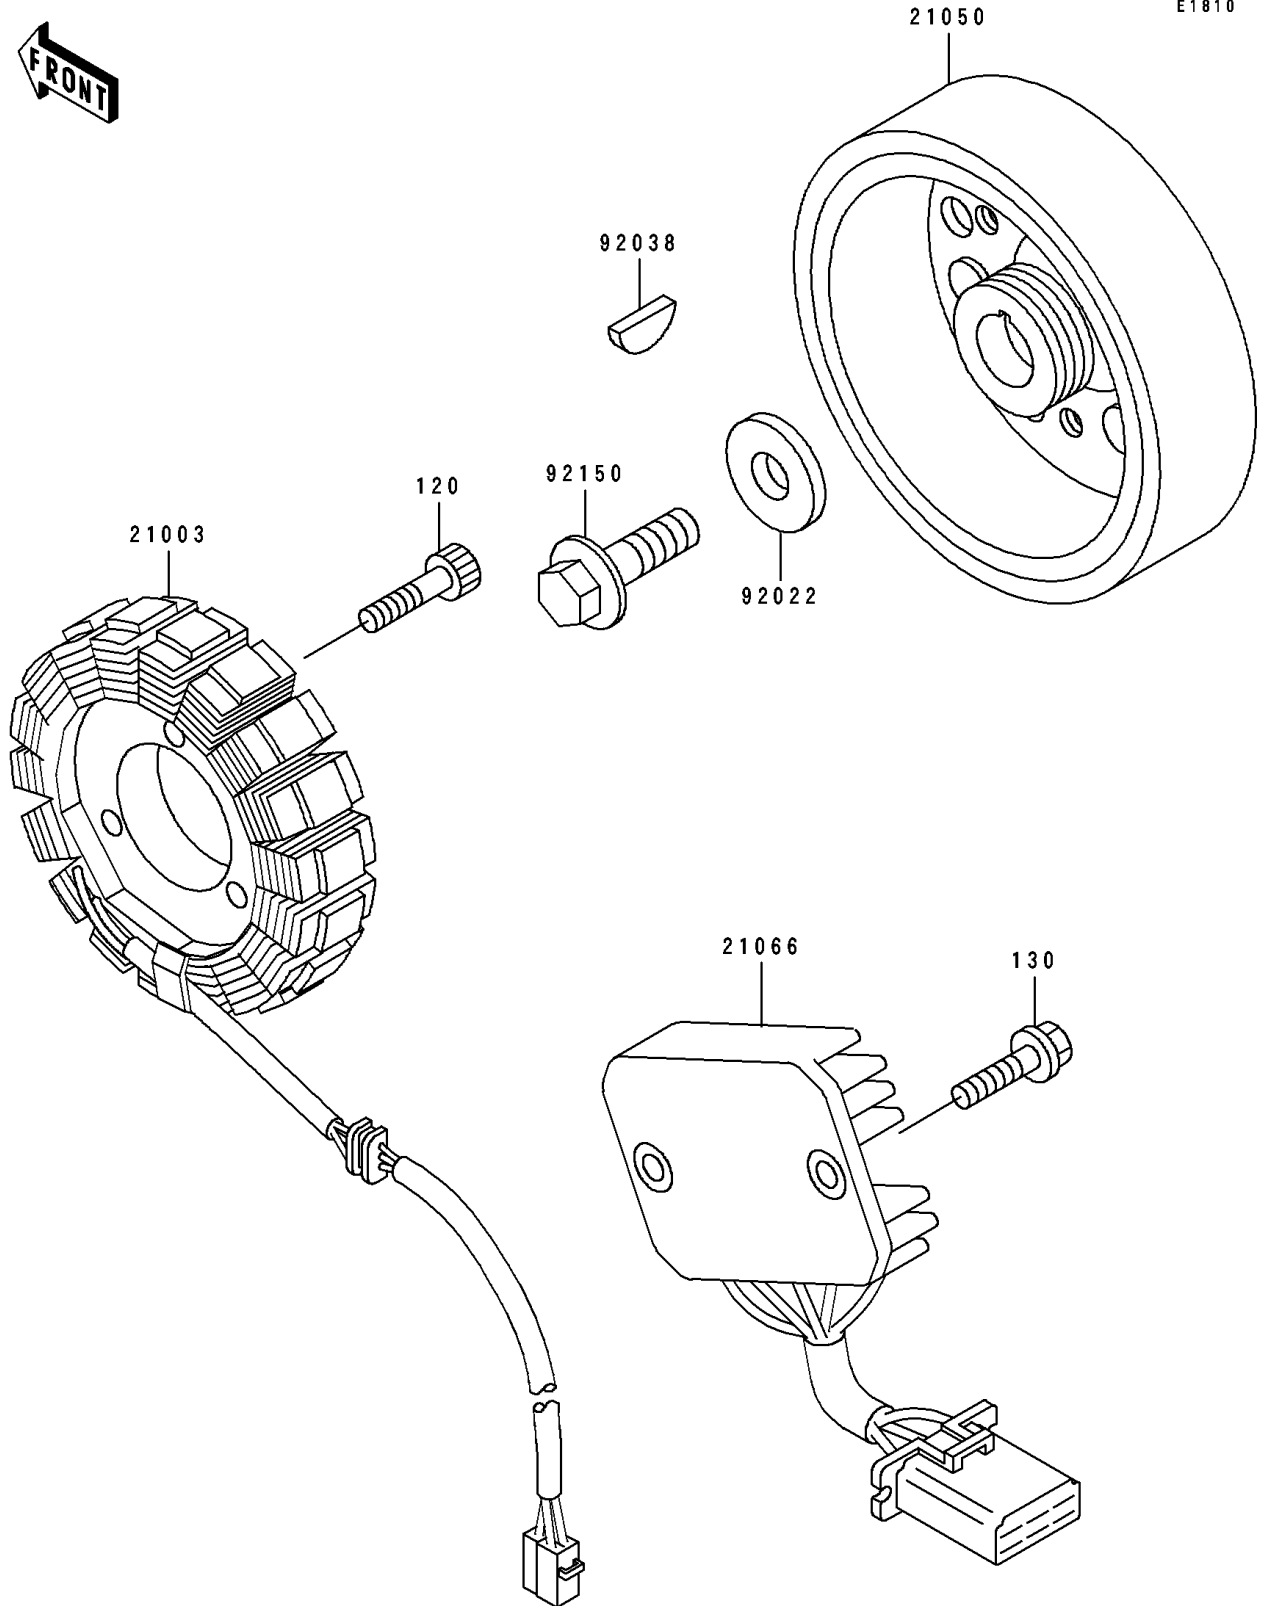

# 1991 Ninja® ZX™-6 PARTS DIAGRAM

Generator

# 1991 Ninja® ZX™ -6 PARTS LIST

## Generator

ITEM NAME	PART NUMBER	QUANTITY
STATOR (Ref # 21003)	21003-1214	1
FLYWHEEL (Ref # 21050)	21050-1146	1
REGULATOR-VOLTAGE (Ref # 21066)	21066-1083	1
WASHER,10.3X30X4 (Ref # 92022)	92022-1952	1
KEY,WOODRUFF (Ref # 92038)	92038-001	1
BOLT,10X32 (Ref # 92150)	92150-1134	1
BOLT-SOCKET,6X25 (Ref # 120)	120P0625	3
BOLT-FLANGED (Ref # 130)	130J0620	2