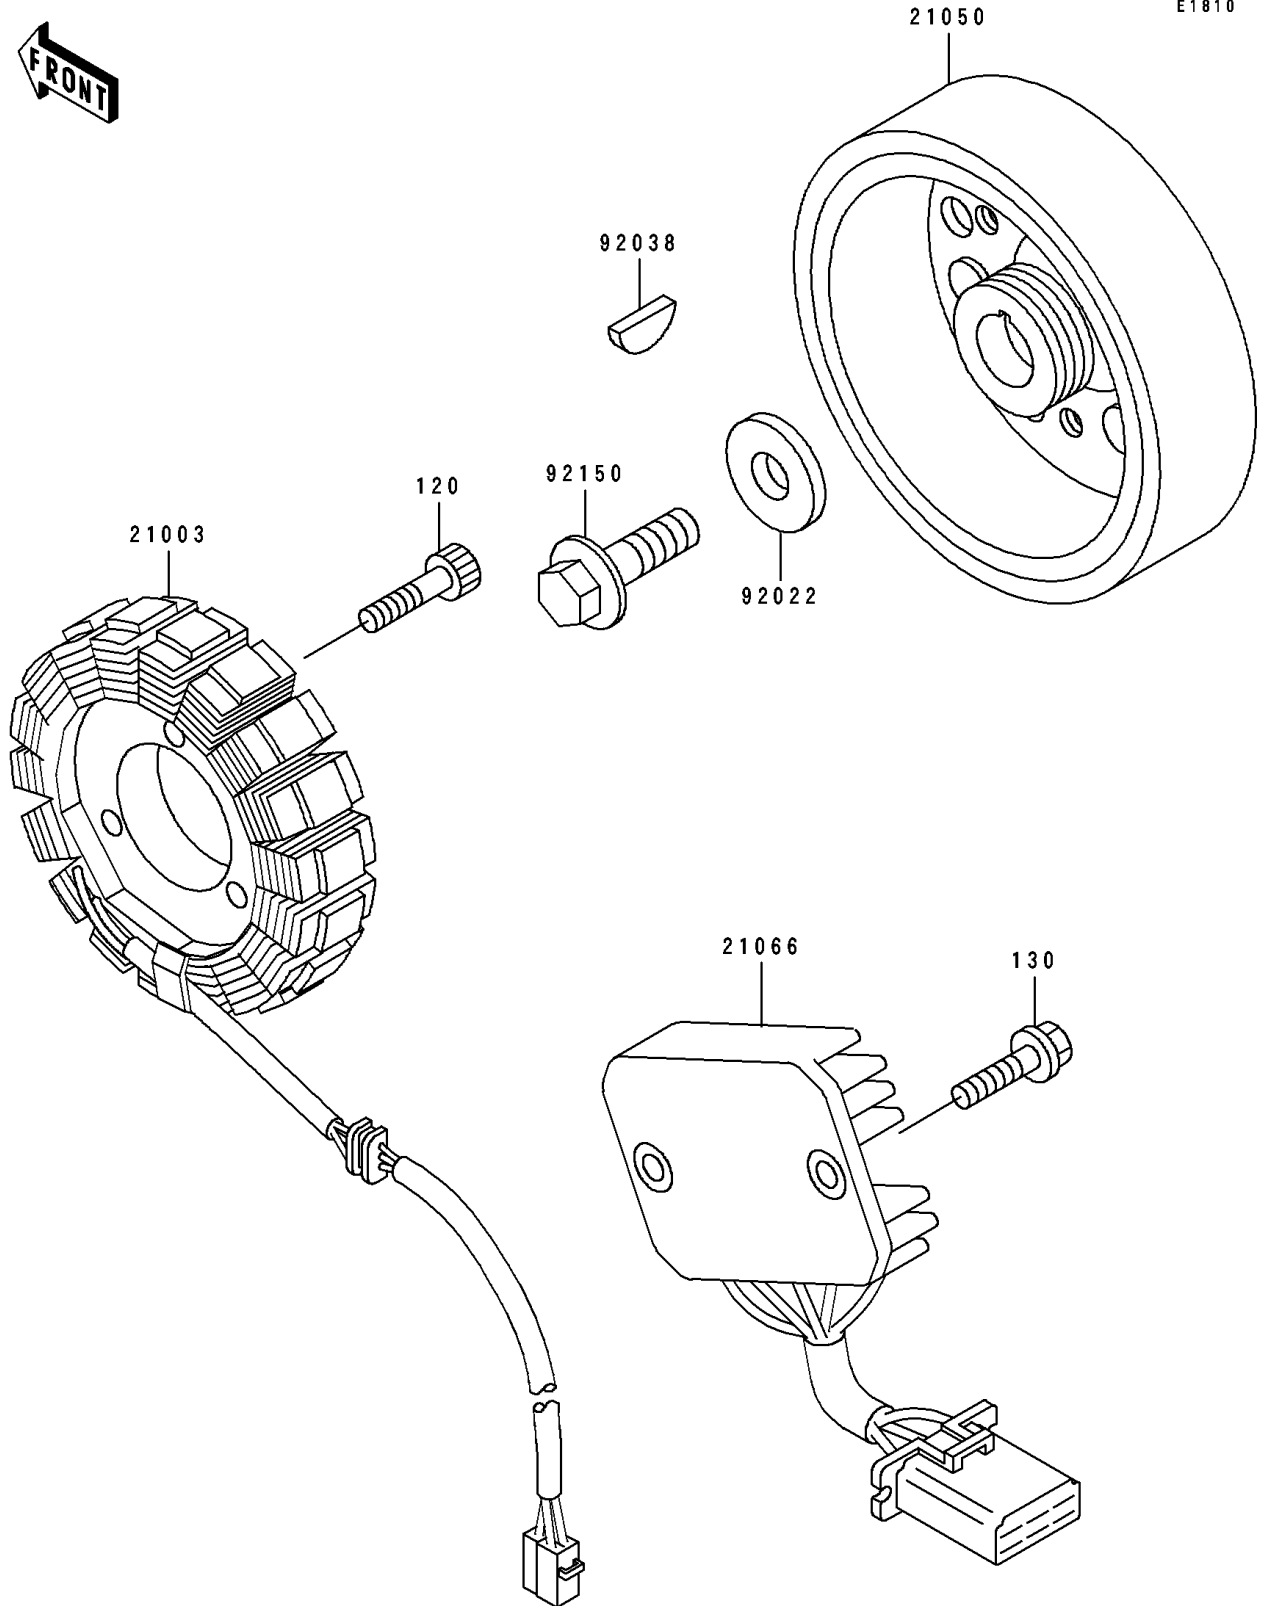

# 1992 Ninja<sup>®</sup> ZX<sup>™</sup>-6 PARTS DIAGRAM

Generator

# 1992 Ninja® ZX™ -6 PARTS LIST

## Generator

ITEM NAME	PART NUMBER	QUANTITY
STATOR (Ref # 21003)	21003-1214	1
FLYWHEEL (Ref # 21050)	21050-1146	1
REGULATOR-VOLTAGE (Ref # 21066)	21066-1083	1
WASHER,10.3X30X4 (Ref # 92022)	92022-1952	1
KEY,WOODRUFF (Ref # 92038)	92038-001	1
BOLT,10X32 (Ref # 92150)	92150-1134	1
BOLT-SOCKET,6X25 (Ref # 120)	120P0625	3
BOLT-FLANGED (Ref # 130)	130J0620	2