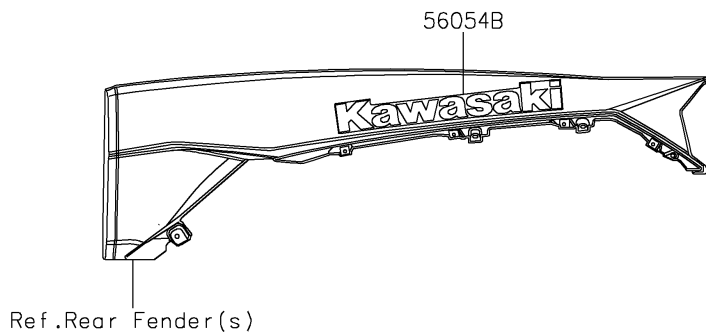

2024 TERYX® KRX4™ 1000 SE eS PARTS DIAGRAM

Decals(BPFNN/BPFNL)

F2861

2024 TERYX® KRX4™ 1000 SE eS PARTS LIST

Decals(BPFNN/BPFNL)

ITEM NAME	PART NUMBER	QUANTITY
MARK,KAWASAKI (Ref # 56054)	56054-0796	1
MARK,FR DOOR,TERYX (Ref # 56054A)	56054-3822	2
MARK,RR FENDER,KAWASAKI (Ref # 56054B)	56054-3823	2
MARK,RR DOOR,1000 (Ref # 56054C)	56054-3830	2
MARK,FR FENDER,FOX LIVEVALVE (Ref # 56054D)	56054-3881	2
PATTERN,HOOD COVER (Ref # 56076)	56076-4312	1
PATTERN,FR DOOR,RH,RR (Ref # 56076A)	56076-4315	1
PATTERN,FR DOOR,LH (Ref # 56076B)	56076-4381	1
PATTERN,FR DOOR,RH,FR (Ref # 56076C)	56076-4382	1
PATTERN,RR DOOR,LH (Ref # 56076D)	56076-4384	1
PATTERN,RR DOOR,RH (Ref # 56076E)	56076-4385	1