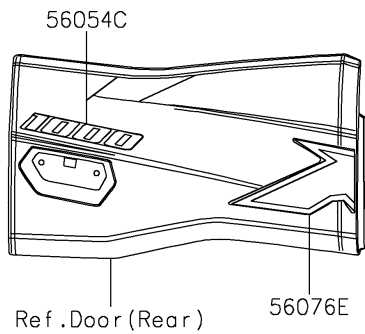

2024 TERYX® KRX4™ 1000 SE eS PARTS DIAGRAM

Decals(BPFNN/BPFNL)

F2861

2024 TERYX® KRX4™ 1000 SE eS PARTS LIST

Decals(BPFNN/BPFNL)

ITEM NAME	PART NUMBER	QUANTITY
MARK,KAWASAKI (Ref # 56054)	56054-0796	1
MARK,FR DOOR,TERYX (Ref # 56054A)	56054-3822	2
MARK,RR FENDER,KAWASAKI (Ref # 56054B)	56054-3823	2
MARK,RR DOOR,1000 (Ref # 56054C)	56054-3830	2
MARK,FR FENDER,FOX LIVEVALVE (Ref # 56054D)	56054-3881	2
PATTERN,HOOD COVER (Ref # 56076)	56076-4312	1
PATTERN,FR DOOR,RH,RR (Ref # 56076A)	56076-4315	1
PATTERN,FR DOOR,LH (Ref # 56076B)	56076-4381	1
PATTERN,FR DOOR,RH,FR (Ref # 56076C)	56076-4382	1
PATTERN,RR DOOR,LH (Ref # 56076D)	56076-4384	1
PATTERN,RR DOOR,RH (Ref # 56076E)	56076-4385	1