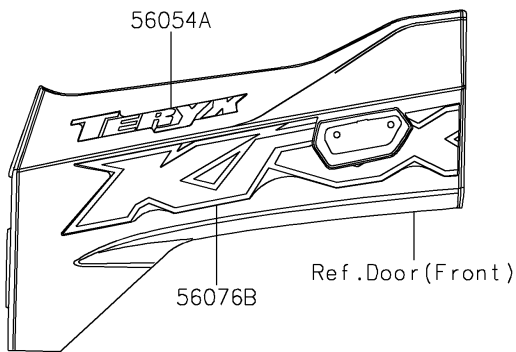

2024 TERYX® KRX4™ 1000 SE eS PARTS DIAGRAM

Decals(BPFNN/BPFNL)

F2861

2024 TERYX® KRX4™ 1000 SE eS PARTS LIST

Decals(BPFNN/BPFNL)

ITEM NAME	PART NUMBER	QUANTITY
MARK,KAWASAKI (Ref # 56054)	56054-0796	1
MARK,FR DOOR,TERYX (Ref # 56054A)	56054-3822	2
MARK,RR FENDER,KAWASAKI (Ref # 56054B)	56054-3823	2
MARK,RR DOOR,1000 (Ref # 56054C)	56054-3830	2
MARK,FR FENDER,FOX LIVEVALVE (Ref # 56054D)	56054-3881	2
PATTERN,HOOD COVER (Ref # 56076)	56076-4312	1
PATTERN,FR DOOR,RH,RR (Ref # 56076A)	56076-4315	1
PATTERN,FR DOOR,LH (Ref # 56076B)	56076-4381	1
PATTERN,FR DOOR,RH,FR (Ref # 56076C)	56076-4382	1
PATTERN,RR DOOR,LH (Ref # 56076D)	56076-4384	1
PATTERN,RR DOOR,RH (Ref # 56076E)	56076-4385	1