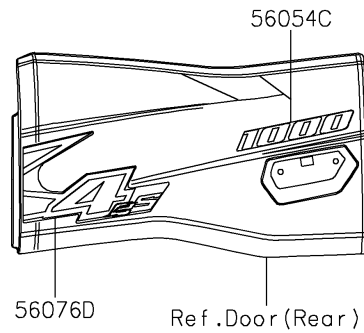

2024 TERYX® KRX4™ 1000 SE eS PARTS DIAGRAM

Decals(BPFNN/BPFNL)

F2861

2024 TERYX® KRX4™ 1000 SE eS PARTS LIST

Decals(BPFNN/BPFNL)

ITEM NAME	PART NUMBER	QUANTITY
MARK,KAWASAKI (Ref # 56054)	56054-0796	1
MARK,FR DOOR,TERYX (Ref # 56054A)	56054-3822	2
MARK,RR FENDER,KAWASAKI (Ref # 56054B)	56054-3823	2
MARK,RR DOOR,1000 (Ref # 56054C)	56054-3830	2
MARK,FR FENDER,FOX LIVEVALVE (Ref # 56054D)	56054-3881	2
PATTERN,HOOD COVER (Ref # 56076)	56076-4312	1
PATTERN,FR DOOR,RH,RR (Ref # 56076A)	56076-4315	1
PATTERN,FR DOOR,LH (Ref # 56076B)	56076-4381	1
PATTERN,FR DOOR,RH,FR (Ref # 56076C)	56076-4382	1
PATTERN,RR DOOR,LH (Ref # 56076D)	56076-4384	1
PATTERN,RR DOOR,RH (Ref # 56076E)	56076-4385	1