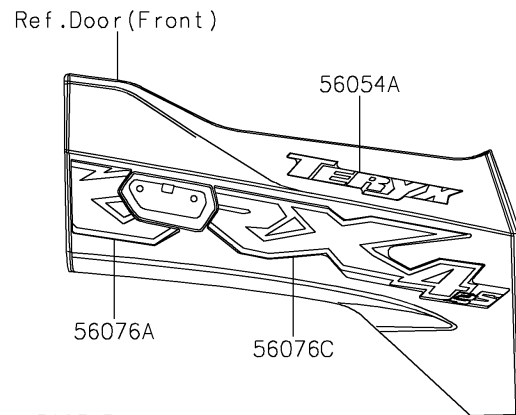

2024 TERYX® KRX4™ 1000 SE eS PARTS DIAGRAM

Decals(BPFNN/BPFNL)

F2861

2024 TERYX® KRX4™ 1000 SE eS PARTS LIST

Decals(BPFNN/BPFNL)

ITEM NAME	PART NUMBER	QUANTITY
MARK,KAWASAKI (Ref # 56054)	56054-0796	1
MARK,FR DOOR,TERYX (Ref # 56054A)	56054-3822	2
MARK,RR FENDER,KAWASAKI (Ref # 56054B)	56054-3823	2
MARK,RR DOOR,1000 (Ref # 56054C)	56054-3830	2
MARK,FR FENDER,FOX LIVEVALVE (Ref # 56054D)	56054-3881	2
PATTERN,HOOD COVER (Ref # 56076)	56076-4312	1
PATTERN,FR DOOR,RH,RR (Ref # 56076A)	56076-4315	1
PATTERN,FR DOOR,LH (Ref # 56076B)	56076-4381	1
PATTERN,FR DOOR,RH,FR (Ref # 56076C)	56076-4382	1
PATTERN,RR DOOR,LH (Ref # 56076D)	56076-4384	1
PATTERN,RR DOOR,RH (Ref # 56076E)	56076-4385	1