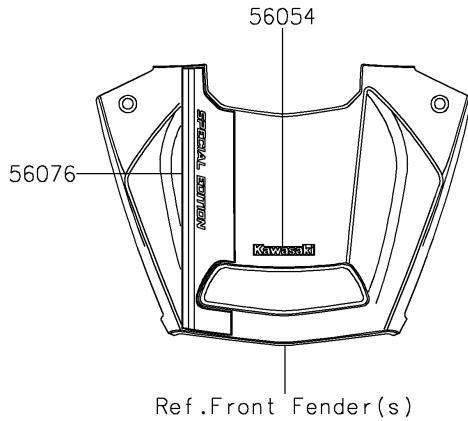

2024 TERYX® KRX4™ 1000 SE eS PARTS DIAGRAM

Decals(BPFNN/BPFNL)

F2861

2024 TERYX® KRX4™ 1000 SE eS PARTS LIST

Decals(BPFNN/BPFNL)

ITEM NAME	PART NUMBER	QUANTITY
MARK,KAWASAKI (Ref # 56054)	56054-0796	1
MARK,FR DOOR,TERYX (Ref # 56054A)	56054-3822	2
MARK,RR FENDER,KAWASAKI (Ref # 56054B)	56054-3823	2
MARK,RR DOOR,1000 (Ref # 56054C)	56054-3830	2
MARK,FR FENDER,FOX LIVEVALVE (Ref # 56054D)	56054-3881	2
PATTERN,HOOD COVER (Ref # 56076)	56076-4312	1
PATTERN,FR DOOR,RH,RR (Ref # 56076A)	56076-4315	1
PATTERN,FR DOOR,LH (Ref # 56076B)	56076-4381	1
PATTERN,FR DOOR,RH,FR (Ref # 56076C)	56076-4382	1
PATTERN,RR DOOR,LH (Ref # 56076D)	56076-4384	1
PATTERN,RR DOOR,RH (Ref # 56076E)	56076-4385	1