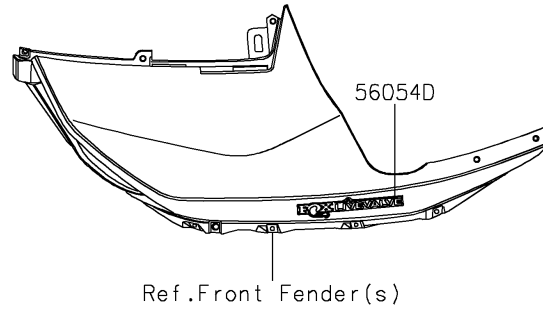

2024 TERYX® KRX4™ 1000 SE eS PARTS DIAGRAM

Decals(BPFNN/BPFNL)

F2861

2024 TERYX® KRX4™ 1000 SE eS PARTS LIST

Decals(BPFNN/BPFNL)

ITEM NAME	PART NUMBER	QUANTITY
MARK,KAWASAKI (Ref # 56054)	56054-0796	1
MARK,FR DOOR,TERYX (Ref # 56054A)	56054-3822	2
MARK,RR FENDER,KAWASAKI (Ref # 56054B)	56054-3823	2
MARK,RR DOOR,1000 (Ref # 56054C)	56054-3830	2
MARK,FR FENDER,FOX LIVEVALVE (Ref # 56054D)	56054-3881	2
PATTERN,HOOD COVER (Ref # 56076)	56076-4312	1
PATTERN,FR DOOR,RH,RR (Ref # 56076A)	56076-4315	1
PATTERN,FR DOOR,LH (Ref # 56076B)	56076-4381	1
PATTERN,FR DOOR,RH,FR (Ref # 56076C)	56076-4382	1
PATTERN,RR DOOR,LH (Ref # 56076D)	56076-4384	1
PATTERN,RR DOOR,RH (Ref # 56076E)	56076-4385	1