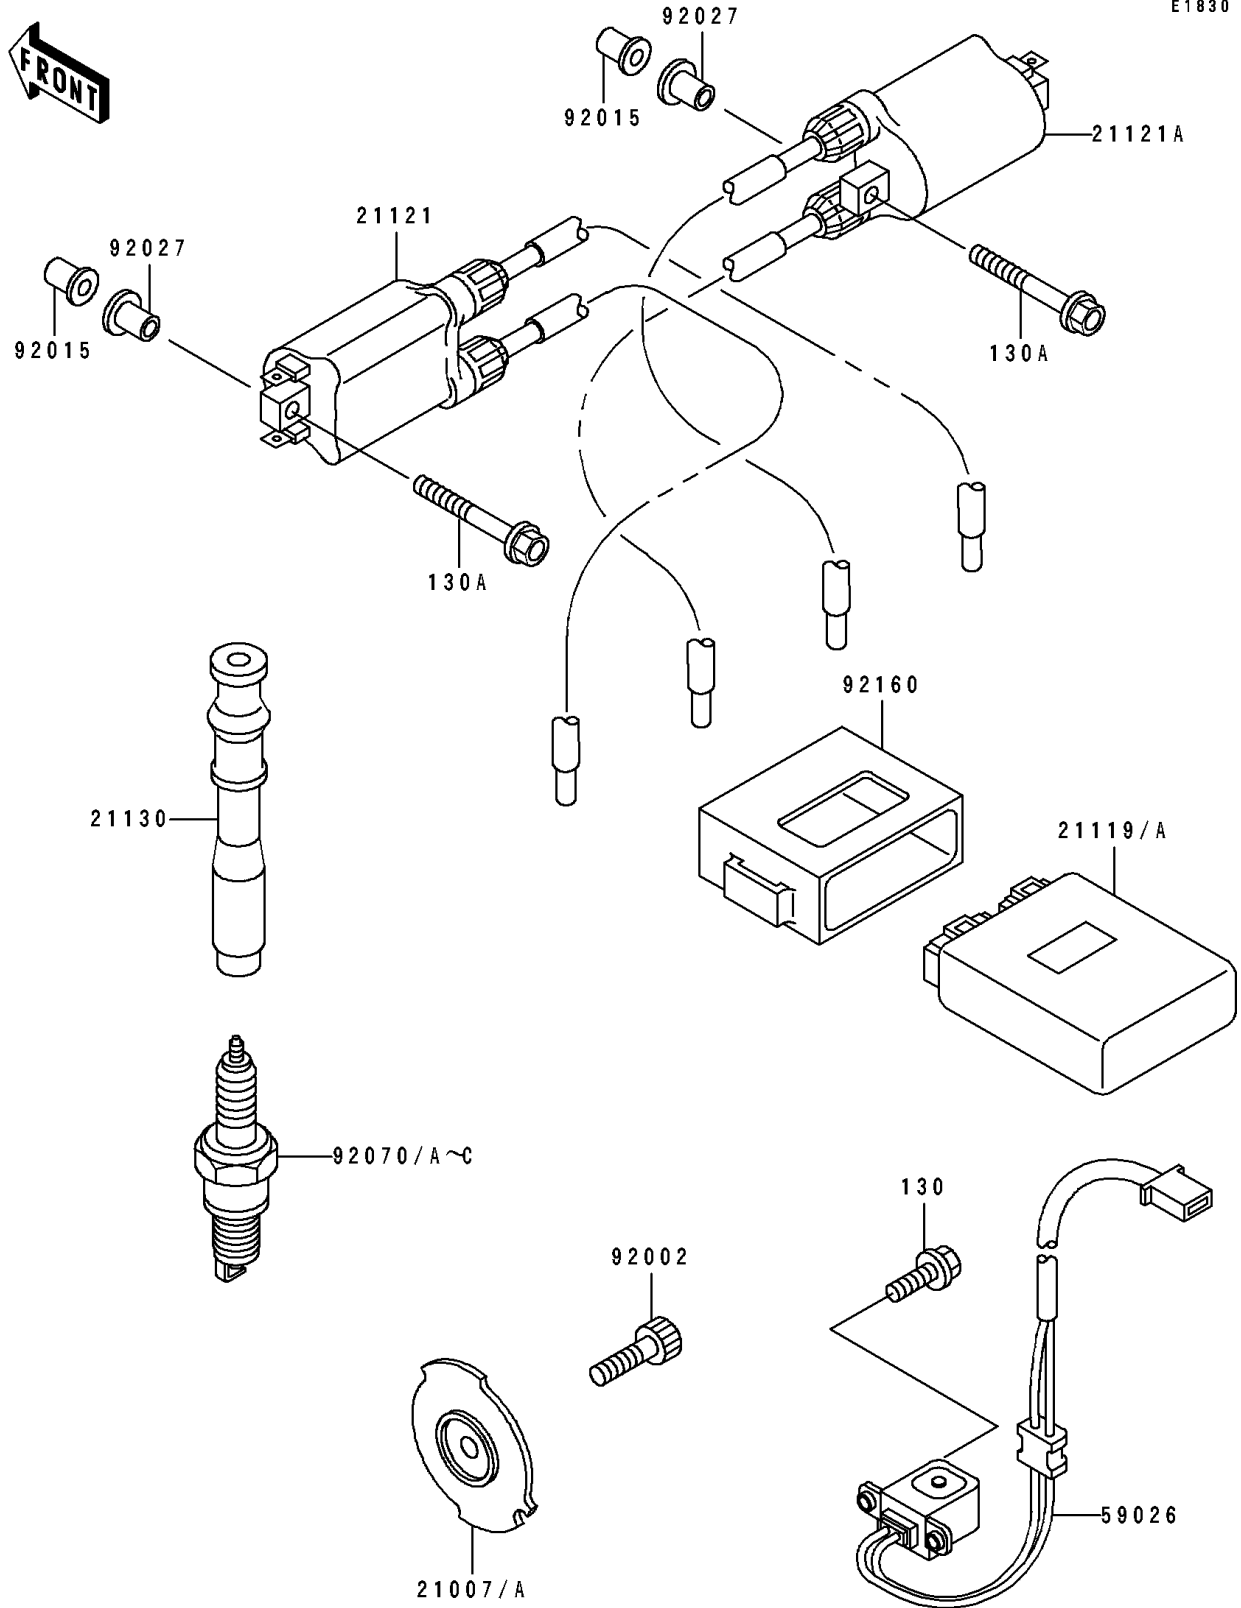

1992 Ninja® ZX™ -6 PARTS DIAGRAM

Ignition Coil

E1830

1992 Ninja® ZX™ -6 PARTS LIST

Ignition Coil

ITEM NAME	PART NUMBER	QUANTITY
ROTOR,PULSING (Ref # 21007)	21007-1205	1
ROTOR,PULSING (Ref # 21007A)	21007-1209	1
IGNITER (Ref # 21119)	21119-1285	1
IGNITER (Ref # 21119A)	21119-1288	1
COIL-IGNITION,#1 (Ref # 21121)	21121-1184	1
COIL-IGNITION,#2 (Ref # 21121A)	21121-1185	1
CAP-SPARK PLUG (Ref # 21130)	21130-1065	4
COIL-PULSING (Ref # 59026)	59026-1100	1
BOLT,SOCKET,8X25 (Ref # 92002)	92002-1442	1
NUT (Ref # 92015)	92015-1700	4
COLLAR,L=21 (Ref # 92027)	92027-195	4
PLUG-SPARK,C9E(NGK) (Ref # 92070)	92070-1142	4
PLUG-SPARK,CR9E(NGK) (Ref # 92070A)	92070-1143	4
PLUG-SPARK,U27ES-N(ND) (Ref # 92070B)		4
PLUG-SPARK,U27ESR-N(ND) (Ref # 92070C)		4
DAMPER,IGNITER (Ref # 92160)	92160-1223	1
BOLT-FLANGED (Ref # 130)	130G0512	2
BOLT-FLANGED,6X45 (Ref # 130A)	130G0645	4