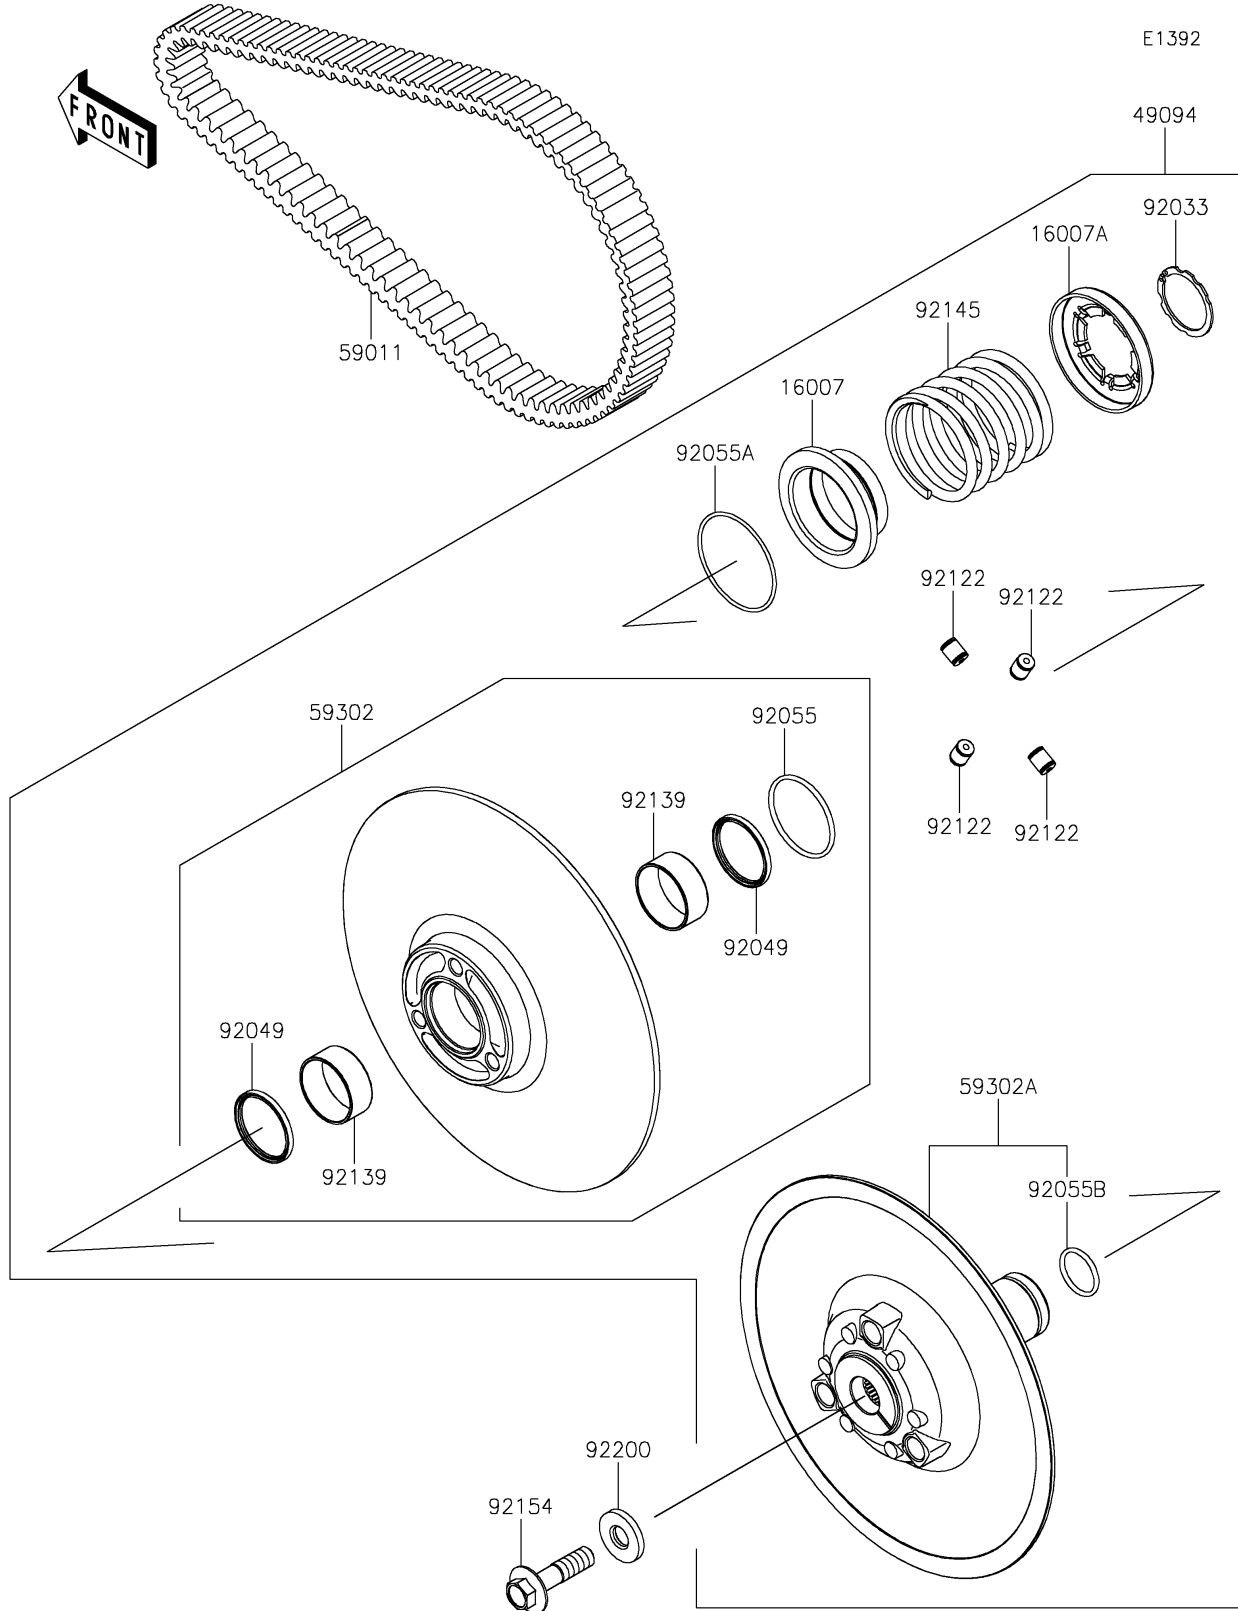

2024 TERYX KRX® 1000 eS PARTS DIAGRAM

Driven Converter/Drive Belt

2024 TERYX KRX® 1000 eS PARTS LIST

Driven Converter/Drive Belt

ITEM NAME	PART NUMBER	QUANTITY
SEAT-SPRING,MOVABLE (Ref # 16007)	16007-0754	1
SEAT-SPRING,FIXED (Ref # 16007A)	16007-0755	1
CONVERTER-ASSY-DRIVEN (Ref # 49094)	49094-0107	1
BELT,CVT (Ref # 59011)	59011-0047	1
SHEAVE-COMP,MOVABLE (Ref # 59302)	59302-0104	1
SHEAVE-COMP,FIXED (Ref # 59302A)	59302-0109	1
RING-SNAP,41.5MM (Ref # 92033)	92033-0801	1
SEAL-OIL,GD45X52X4 V1 (Ref # 92049)	92049-0821	2
RING-O,54.4X3.1 (Ref # 92055)	92055-0924	1
RING-O,68.2X2.4 (Ref # 92055A)	92055-0925	1
RING-O,29X3.1 (Ref # 92055B)	92055-0926	1
ROLLER (Ref # 92122)	92122-0560	4
BUSHING (Ref # 92139)	92139-0936	2
SPRING (Ref # 92145)	92145-1856	1
BOLT,14X55 (Ref # 92154)	92154-3920	1
WASHER (Ref # 92200)	92200-2389	1