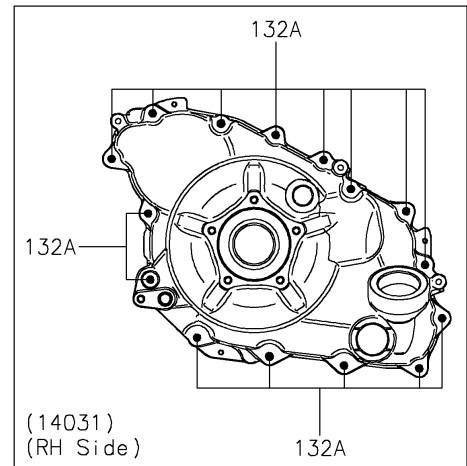

# 2023 Teryx KRX 1000 eS PARTS DIAGRAM

Engine Cover(s)

E1431

## 2023 Teryx KRX 1000 eS PARTS LIST

Engine Cover(s)

ITEM NAME	PART NUMBER	QUANTITY
GASKET,GENERATOR COVER (Ref # 11061)	11061-1304	1
GASKET,CLUTCH COVER (Ref # 11061A)	11061-1305	1
PLATE,CLUTCH COVER,BACK (Ref # 13272)	13272-2799	1
PLATE-POSITION (Ref # 14014)	14014-0556	3
COVER-GENERATOR (Ref # 14031)	14031-0639	1
COVER-CLUTCH (Ref # 14032)	14032-0646	1
COVER,GENERATOR,OUTER (Ref # 14093)	14093-0794	1
CAP-OIL FILLER (Ref # 16115)	16115-1064	1
GAUGE,OIL (Ref # 52005)	52005-0766	1
STUD,8X30 (Ref # 92004)	92004-0790	2
PIN,DOWEL,10X14 (Ref # 92043)	92043-1037	2
PIN,6.2X8X14 (Ref # 92043A)	92043-1263	2
PIN,8X14 (Ref # 92043B)	92043-1567	2
BEARING-BALL,16014CS45 (Ref # 92045)	92045-0709	1
SEAL-OIL,HTC 59X77X9 (Ref # 92049)	92049-0820	1
RING-O,37.2X1.9 (Ref # 92055)	92055-0959	1
RING-O,20X2 (Ref # 92055A)	92055-1146	1
RING-O,35.8MM (Ref # 92055B)	92055-1281	1
PLUG,COVER (Ref # 92066)	92066-0011	1
PLUG,36X7.5 (Ref # 92066A)	92066-0744	1
BOLT,8X40 (Ref # 92151)	92151-1621	11
BOLT,FLAT,8X13.6 (Ref # 92154)	92154-0978	3
WASHER,8.5X18X2.3 (Ref # 92200)	92200-1213	2
BOLT-FLANGED,10X30 (Ref # 130)	130BA1030	4
BOLT-FLANGED-SMALL,6X16 (Ref # 132)	132BA0616	5
BOLT-FLANGED-SMALL,6X30 (Ref # 132A)	132BA0630	15
CIRCLIP (Ref # 481)	481J3400	1
PIN-DOWEL,4X16 (Ref # 551)	551A0416	2