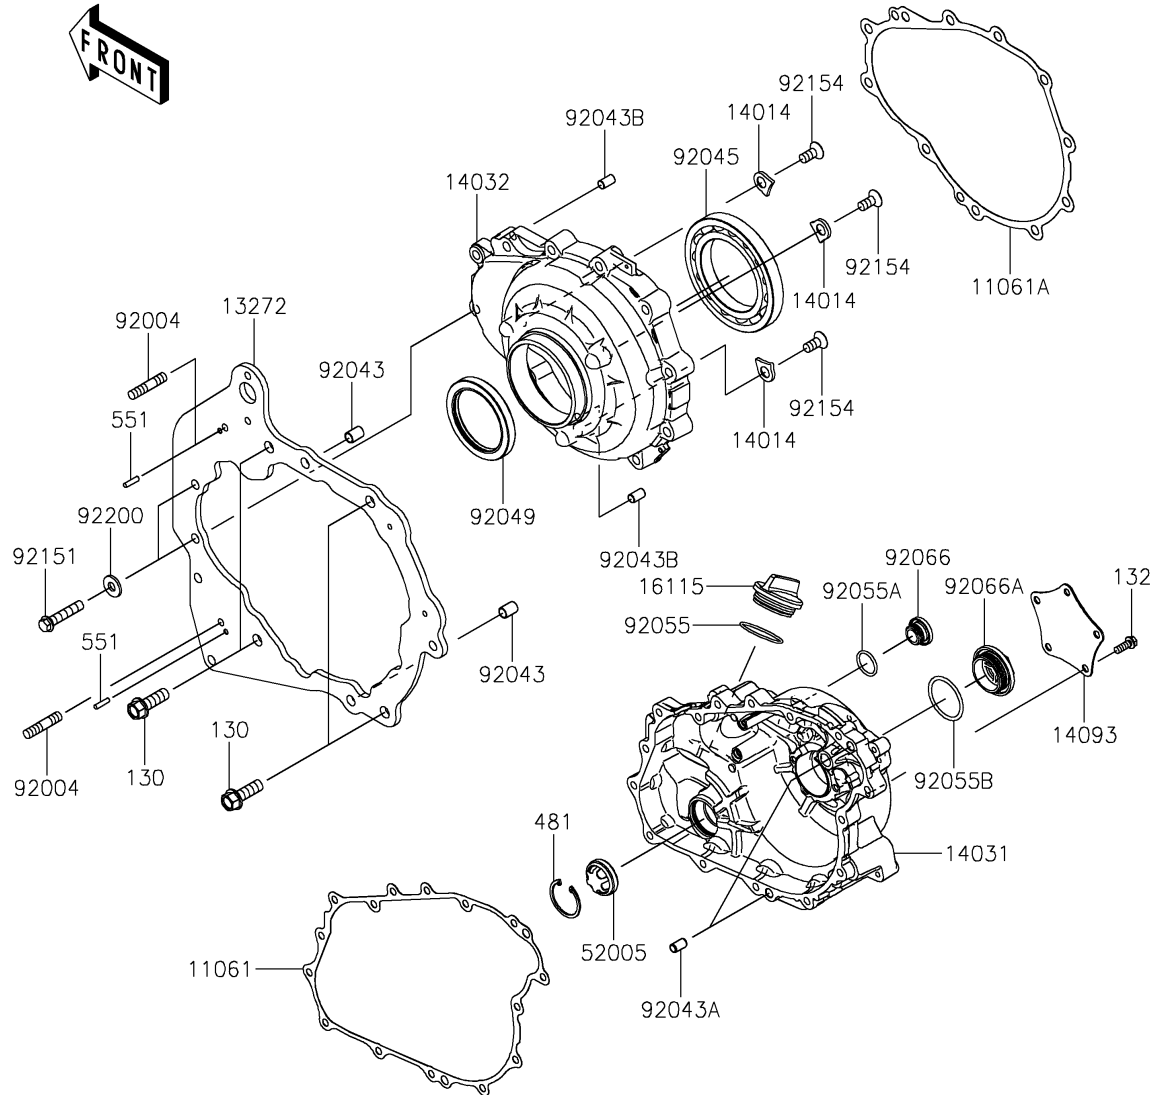

# 2023 Teryx KRX 1000 eS PARTS DIAGRAM

Engine Cover(s)

E1431

## 2023 Teryx KRX 1000 eS PARTS LIST

Engine Cover(s)

ITEM NAME	PART NUMBER	QUANTITY
GASKET,GENERATOR COVER (Ref # 11061)	11061-1304	1
GASKET,CLUTCH COVER (Ref # 11061A)	11061-1305	1
PLATE,CLUTCH COVER,BACK (Ref # 13272)	13272-2799	1
PLATE-POSITION (Ref # 14014)	14014-0556	3
COVER-GENERATOR (Ref # 14031)	14031-0639	1
COVER-CLUTCH (Ref # 14032)	14032-0646	1
COVER,GENERATOR,OUTER (Ref # 14093)	14093-0794	1
CAP-OIL FILLER (Ref # 16115)	16115-1064	1
GAUGE,OIL (Ref # 52005)	52005-0766	1
STUD,8X30 (Ref # 92004)	92004-0790	2
PIN,DOWEL,10X14 (Ref # 92043)	92043-1037	2
PIN,6.2X8X14 (Ref # 92043A)	92043-1263	2
PIN,8X14 (Ref # 92043B)	92043-1567	2
BEARING-BALL,16014CS45 (Ref # 92045)	92045-0709	1
SEAL-OIL,HTC 59X77X9 (Ref # 92049)	92049-0820	1
RING-O,37.2X1.9 (Ref # 92055)	92055-0959	1
RING-O,20X2 (Ref # 92055A)	92055-1146	1
RING-O,35.8MM (Ref # 92055B)	92055-1281	1
PLUG,COVER (Ref # 92066)	92066-0011	1
PLUG,36X7.5 (Ref # 92066A)	92066-0744	1
BOLT,8X40 (Ref # 92151)	92151-1621	11
BOLT,FLAT,8X13.6 (Ref # 92154)	92154-0978	3
WASHER,8.5X18X2.3 (Ref # 92200)	92200-1213	2
BOLT-FLANGED,10X30 (Ref # 130)	130BA1030	4
BOLT-FLANGED-SMALL,6X16 (Ref # 132)	132BA0616	5
BOLT-FLANGED-SMALL,6X30 (Ref # 132A)	132BA0630	15
CIRCLIP (Ref # 481)	481J3400	1
PIN-DOWEL,4X16 (Ref # 551)	551A0416	2