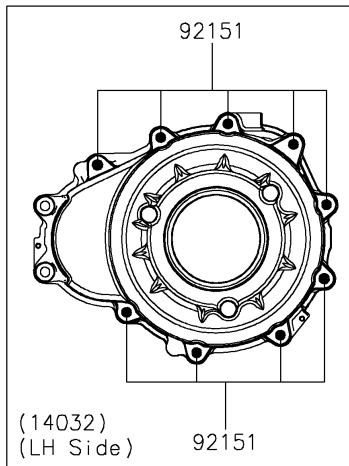

# 2023 Teryx KRX 1000 eS PARTS DIAGRAM

Engine Cover(s)

E1431

## 2023 Teryx KRX 1000 eS PARTS LIST

Engine Cover(s)

ITEM NAME	PART NUMBER	QUANTITY
GASKET,GENERATOR COVER (Ref # 11061)	11061-1304	1
GASKET,CLUTCH COVER (Ref # 11061A)	11061-1305	1
PLATE,CLUTCH COVER,BACK (Ref # 13272)	13272-2799	1
PLATE-POSITION (Ref # 14014)	14014-0556	3
COVER-GENERATOR (Ref # 14031)	14031-0639	1
COVER-CLUTCH (Ref # 14032)	14032-0646	1
COVER,GENERATOR,OUTER (Ref # 14093)	14093-0794	1
CAP-OIL FILLER (Ref # 16115)	16115-1064	1
GAUGE,OIL (Ref # 52005)	52005-0766	1
STUD,8X30 (Ref # 92004)	92004-0790	2
PIN,DOWEL,10X14 (Ref # 92043)	92043-1037	2
PIN,6.2X8X14 (Ref # 92043A)	92043-1263	2
PIN,8X14 (Ref # 92043B)	92043-1567	2
BEARING-BALL,16014CS45 (Ref # 92045)	92045-0709	1
SEAL-OIL,HTC 59X77X9 (Ref # 92049)	92049-0820	1
RING-O,37.2X1.9 (Ref # 92055)	92055-0959	1
RING-O,20X2 (Ref # 92055A)	92055-1146	1
RING-O,35.8MM (Ref # 92055B)	92055-1281	1
PLUG,COVER (Ref # 92066)	92066-0011	1
PLUG,36X7.5 (Ref # 92066A)	92066-0744	1
BOLT,8X40 (Ref # 92151)	92151-1621	11
BOLT,FLAT,8X13.6 (Ref # 92154)	92154-0978	3
WASHER,8.5X18X2.3 (Ref # 92200)	92200-1213	2
BOLT-FLANGED,10X30 (Ref # 130)	130BA1030	4
BOLT-FLANGED-SMALL,6X16 (Ref # 132)	132BA0616	5
BOLT-FLANGED-SMALL,6X30 (Ref # 132A)	132BA0630	15
CIRCLIP (Ref # 481)	481J3400	1
PIN-DOWEL,4X16 (Ref # 551)	551A0416	2