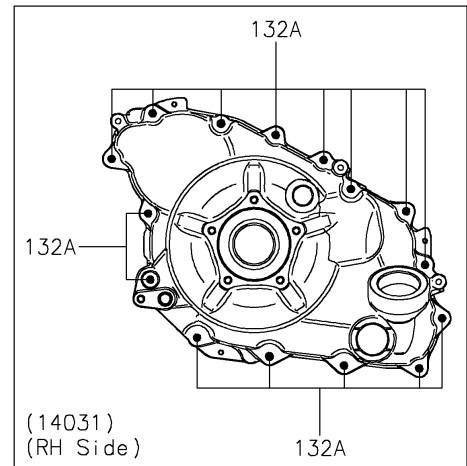

2024 TERYX KRX® 1000 eS PARTS DIAGRAM

Engine Cover(s)

E1431

2024 TERYX KRX® 1000 eS PARTS LIST

Engine Cover(s)

ITEM NAME	PART NUMBER	QUANTITY
GASKET,GENERATOR COVER (Ref # 11061)	11061-1304	1
GASKET,CLUTCH COVER (Ref # 11061A)	11061-1305	1
PLATE,CLUTCH COVER,BACK (Ref # 13272)	13272-2799	1
PLATE-POSITION (Ref # 14014)	14014-0556	3
COVER-GENERATOR (Ref # 14031)	14031-0639	1
COVER-CLUTCH (Ref # 14032)	14032-0646	1
COVER,GENERATOR,OUTER (Ref # 14093)	14093-0794	1
CAP-OIL FILLER (Ref # 16115)	16115-1064	1
GAUGE,OIL (Ref # 52005)	52005-0766	1
STUD,8X30 (Ref # 92004)	92004-0790	2
PIN,DOWEL,10X14 (Ref # 92043)	92043-1037	2
PIN,6.2X8X14 (Ref # 92043A)	92043-1263	2
PIN,8X14 (Ref # 92043B)	92043-1567	2
BEARING-BALL,16014CS45 (Ref # 92045)	92045-0709	1
SEAL-OIL,HTC 59X77X9 (Ref # 92049)	92049-0820	1
RING-O,37.2X1.9 (Ref # 92055)	92055-0959	1
RING-O,20X2 (Ref # 92055A)	92055-1146	1
RING-O,35.8MM (Ref # 92055B)	92055-1281	1
PLUG,COVER (Ref # 92066)	92066-0011	1
PLUG,36X7.5 (Ref # 92066A)	92066-0744	1
BOLT,8X40 (Ref # 92151)	92151-1621	11
BOLT,FLAT,8X13.6 (Ref # 92154)	92154-0978	3
WASHER,8.5X18X2.3 (Ref # 92200)	92200-1213	2
BOLT-FLANGED,10X30 (Ref # 130)	130BA1030	4
BOLT-FLANGED-SMALL,6X16 (Ref # 132)	132BA0616	5
BOLT-FLANGED-SMALL,6X30 (Ref # 132A)	132BA0630	15
CIRCLIP (Ref # 481)	481J3400	1
PIN-DOWEL,4X16 (Ref # 551)	551A0416	2