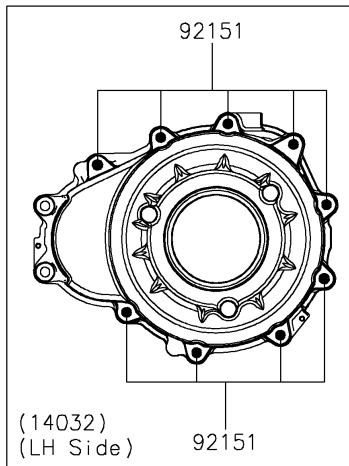

2024 TERYX KRX® 1000 eS PARTS DIAGRAM

Engine Cover(s)

E1431

2024 TERYX KRX® 1000 eS PARTS LIST

Engine Cover(s)

ITEM NAME	PART NUMBER	QUANTITY
GASKET,GENERATOR COVER (Ref # 11061)	11061-1304	1
GASKET,CLUTCH COVER (Ref # 11061A)	11061-1305	1
PLATE,CLUTCH COVER,BACK (Ref # 13272)	13272-2799	1
PLATE-POSITION (Ref # 14014)	14014-0556	3
COVER-GENERATOR (Ref # 14031)	14031-0639	1
COVER-CLUTCH (Ref # 14032)	14032-0646	1
COVER,GENERATOR,OUTER (Ref # 14093)	14093-0794	1
CAP-OIL FILLER (Ref # 16115)	16115-1064	1
GAUGE,OIL (Ref # 52005)	52005-0766	1
STUD,8X30 (Ref # 92004)	92004-0790	2
PIN,DOWEL,10X14 (Ref # 92043)	92043-1037	2
PIN,6.2X8X14 (Ref # 92043A)	92043-1263	2
PIN,8X14 (Ref # 92043B)	92043-1567	2
BEARING-BALL,16014CS45 (Ref # 92045)	92045-0709	1
SEAL-OIL,HTC 59X77X9 (Ref # 92049)	92049-0820	1
RING-O,37.2X1.9 (Ref # 92055)	92055-0959	1
RING-O,20X2 (Ref # 92055A)	92055-1146	1
RING-O,35.8MM (Ref # 92055B)	92055-1281	1
PLUG,COVER (Ref # 92066)	92066-0011	1
PLUG,36X7.5 (Ref # 92066A)	92066-0744	1
BOLT,8X40 (Ref # 92151)	92151-1621	11
BOLT,FLAT,8X13.6 (Ref # 92154)	92154-0978	3
WASHER,8.5X18X2.3 (Ref # 92200)	92200-1213	2
BOLT-FLANGED,10X30 (Ref # 130)	130BA1030	4
BOLT-FLANGED-SMALL,6X16 (Ref # 132)	132BA0616	5
BOLT-FLANGED-SMALL,6X30 (Ref # 132A)	132BA0630	15
CIRCLIP (Ref # 481)	481J3400	1
PIN-DOWEL,4X16 (Ref # 551)	551A0416	2