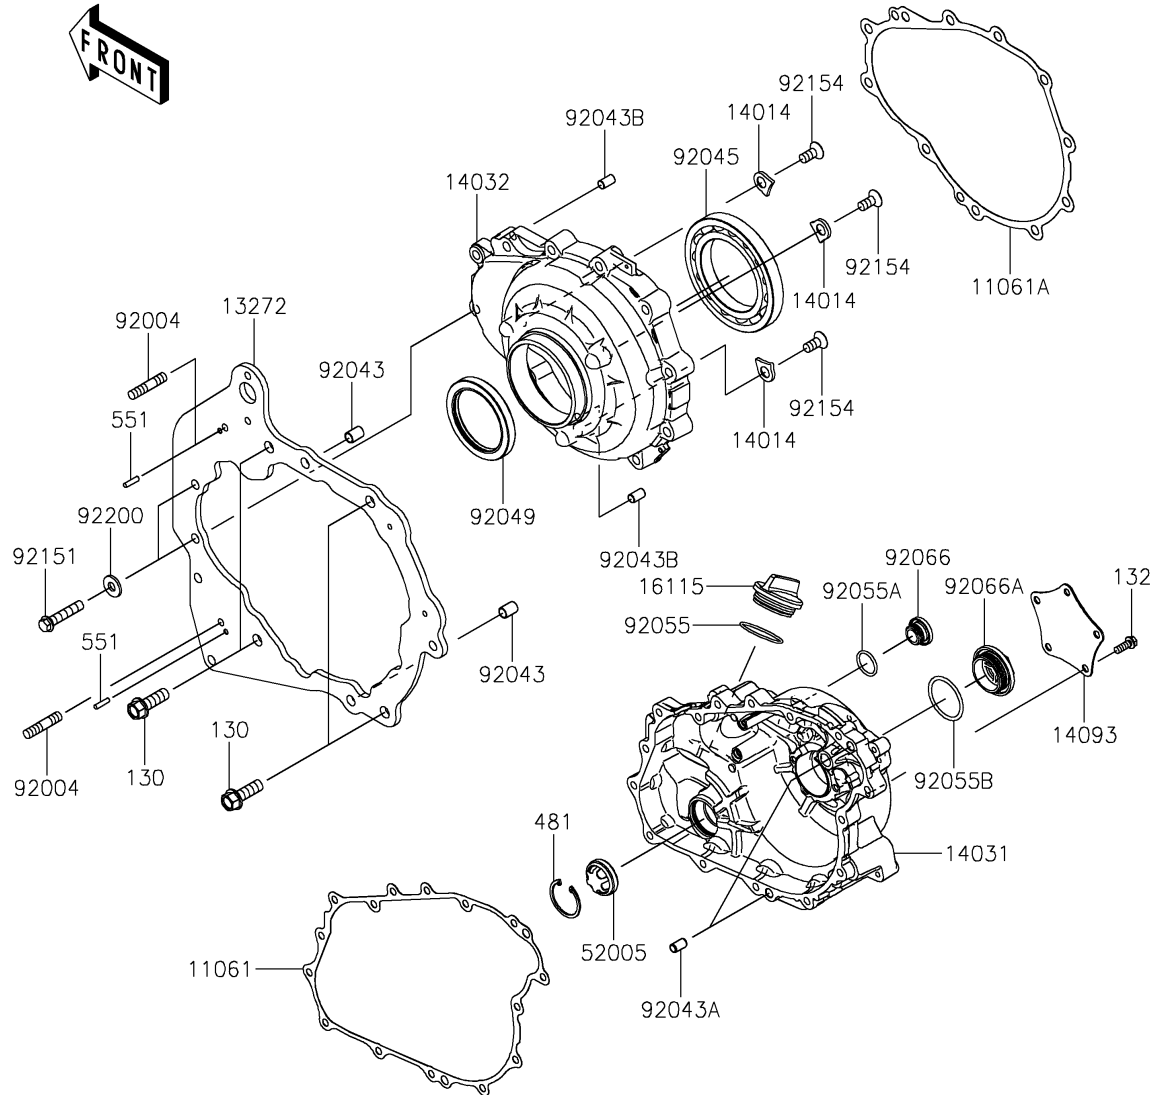

2024 TERYX KRX® 1000 eS PARTS DIAGRAM

Engine Cover(s)

E1431

2024 TERYX KRX® 1000 eS PARTS LIST

Engine Cover(s)

ITEM NAME	PART NUMBER	QUANTITY
GASKET,GENERATOR COVER (Ref # 11061)	11061-1304	1
GASKET,CLUTCH COVER (Ref # 11061A)	11061-1305	1
PLATE,CLUTCH COVER,BACK (Ref # 13272)	13272-2799	1
PLATE-POSITION (Ref # 14014)	14014-0556	3
COVER-GENERATOR (Ref # 14031)	14031-0639	1
COVER-CLUTCH (Ref # 14032)	14032-0646	1
COVER,GENERATOR,OUTER (Ref # 14093)	14093-0794	1
CAP-OIL FILLER (Ref # 16115)	16115-1064	1
GAUGE,OIL (Ref # 52005)	52005-0766	1
STUD,8X30 (Ref # 92004)	92004-0790	2
PIN,DOWEL,10X14 (Ref # 92043)	92043-1037	2
PIN,6.2X8X14 (Ref # 92043A)	92043-1263	2
PIN,8X14 (Ref # 92043B)	92043-1567	2
BEARING-BALL,16014CS45 (Ref # 92045)	92045-0709	1
SEAL-OIL,HTC 59X77X9 (Ref # 92049)	92049-0820	1
RING-O,37.2X1.9 (Ref # 92055)	92055-0959	1
RING-O,20X2 (Ref # 92055A)	92055-1146	1
RING-O,35.8MM (Ref # 92055B)	92055-1281	1
PLUG,COVER (Ref # 92066)	92066-0011	1
PLUG,36X7.5 (Ref # 92066A)	92066-0744	1
BOLT,8X40 (Ref # 92151)	92151-1621	11
BOLT,FLAT,8X13.6 (Ref # 92154)	92154-0978	3
WASHER,8.5X18X2.3 (Ref # 92200)	92200-1213	2
BOLT-FLANGED,10X30 (Ref # 130)	130BA1030	4
BOLT-FLANGED-SMALL,6X16 (Ref # 132)	132BA0616	5
BOLT-FLANGED-SMALL,6X30 (Ref # 132A)	132BA0630	15
CIRCLIP (Ref # 481)	481J3400	1
PIN-DOWEL,4X16 (Ref # 551)	551A0416	2