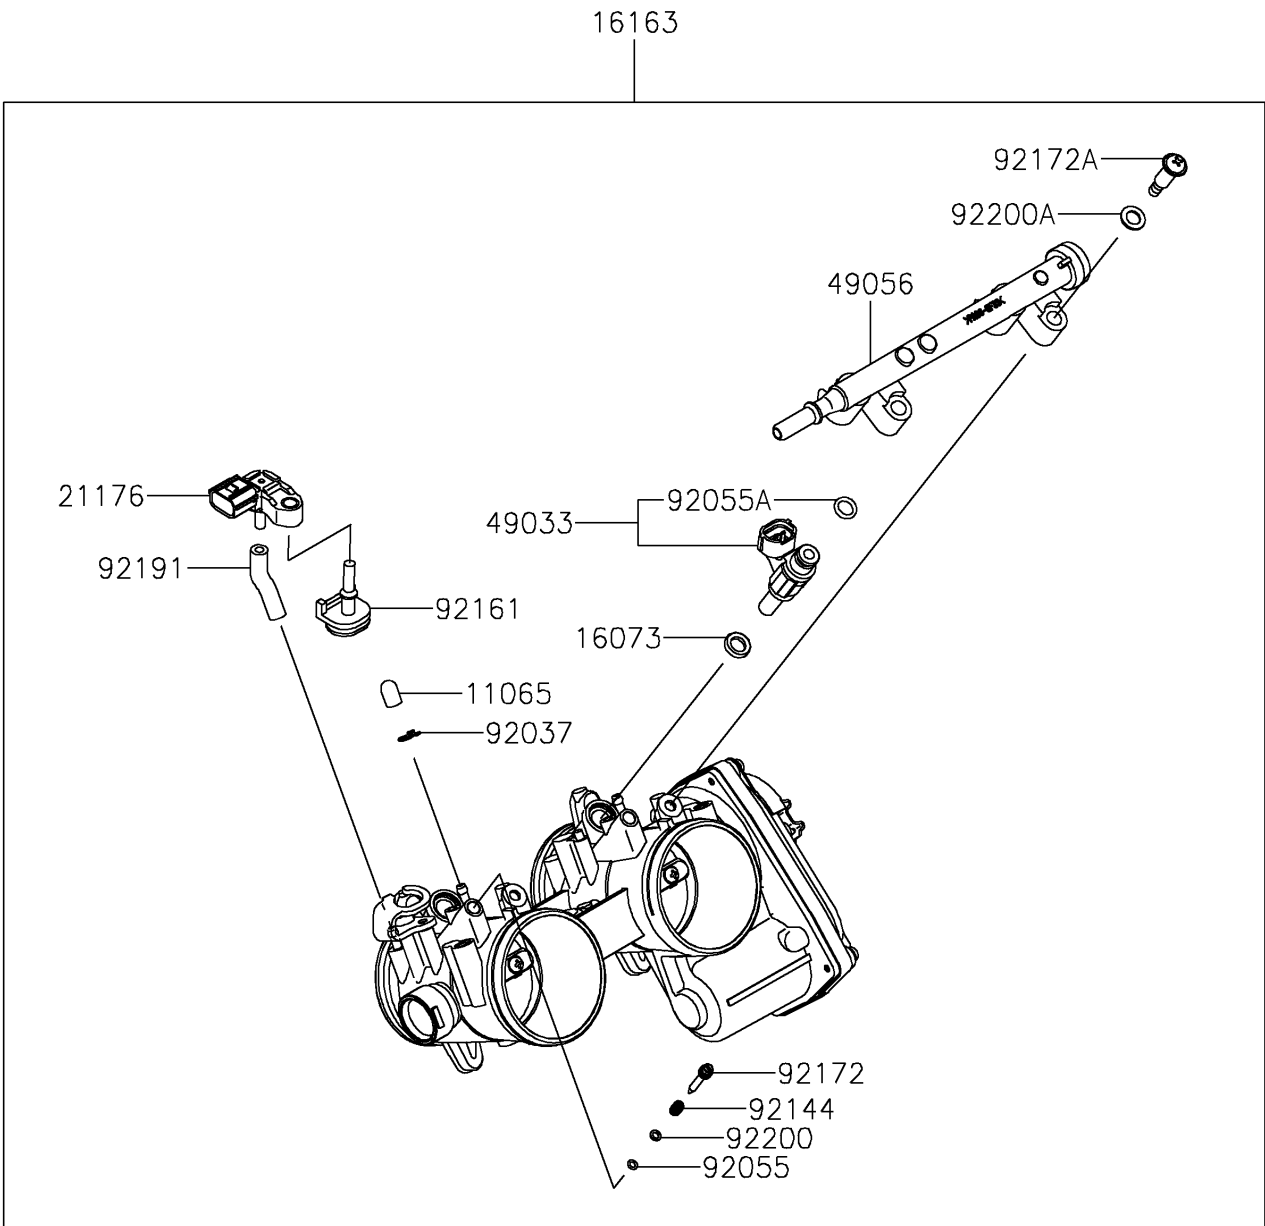

2024 TERYX KRX® 1000 eS PARTS DIAGRAM

Throttle

E1510

2024 TERYX KRX® 1000 eS PARTS LIST

Throttle

ITEM NAME	PART NUMBER	QUANTITY
CAP (Ref # 11065)	11065-0072	2
INSULATOR (Ref # 16073)	16073-0848	2
THROTTLE-ASSY (Ref # 16163)	16163-0991	1
SENSOR,PRESSURE (Ref # 21176)	21176-0906	1
NOZZLE-INJECTION (Ref # 49033)	49033-0040	2
PIPE-INJECTION (Ref # 49056)	49056-0564	1
CLAMP,TUBE (Ref # 92037)	92037-1124	2
RING-O (Ref # 92055)	92055-0840	2
RING-O,INJECTION NOZZLE (Ref # 92055A)	92055-0937	2
SPRING,THROTTLE STOP SCREW (Ref # 92144)	92144-1674	2
DAMPER (Ref # 92161)	92161-0673	1
SCREW (Ref # 92172)	92172-0156	2
SCREW,PIPE INJECTION (Ref # 92172A)	92172-0828	2
TUBE,3.2X7.4X40 (Ref # 92191)	92191-1551	1
WASHER,PILOT AIR SCREW (Ref # 92200)	92200-1564	2
WASHER (Ref # 92200A)	92200-3807	2